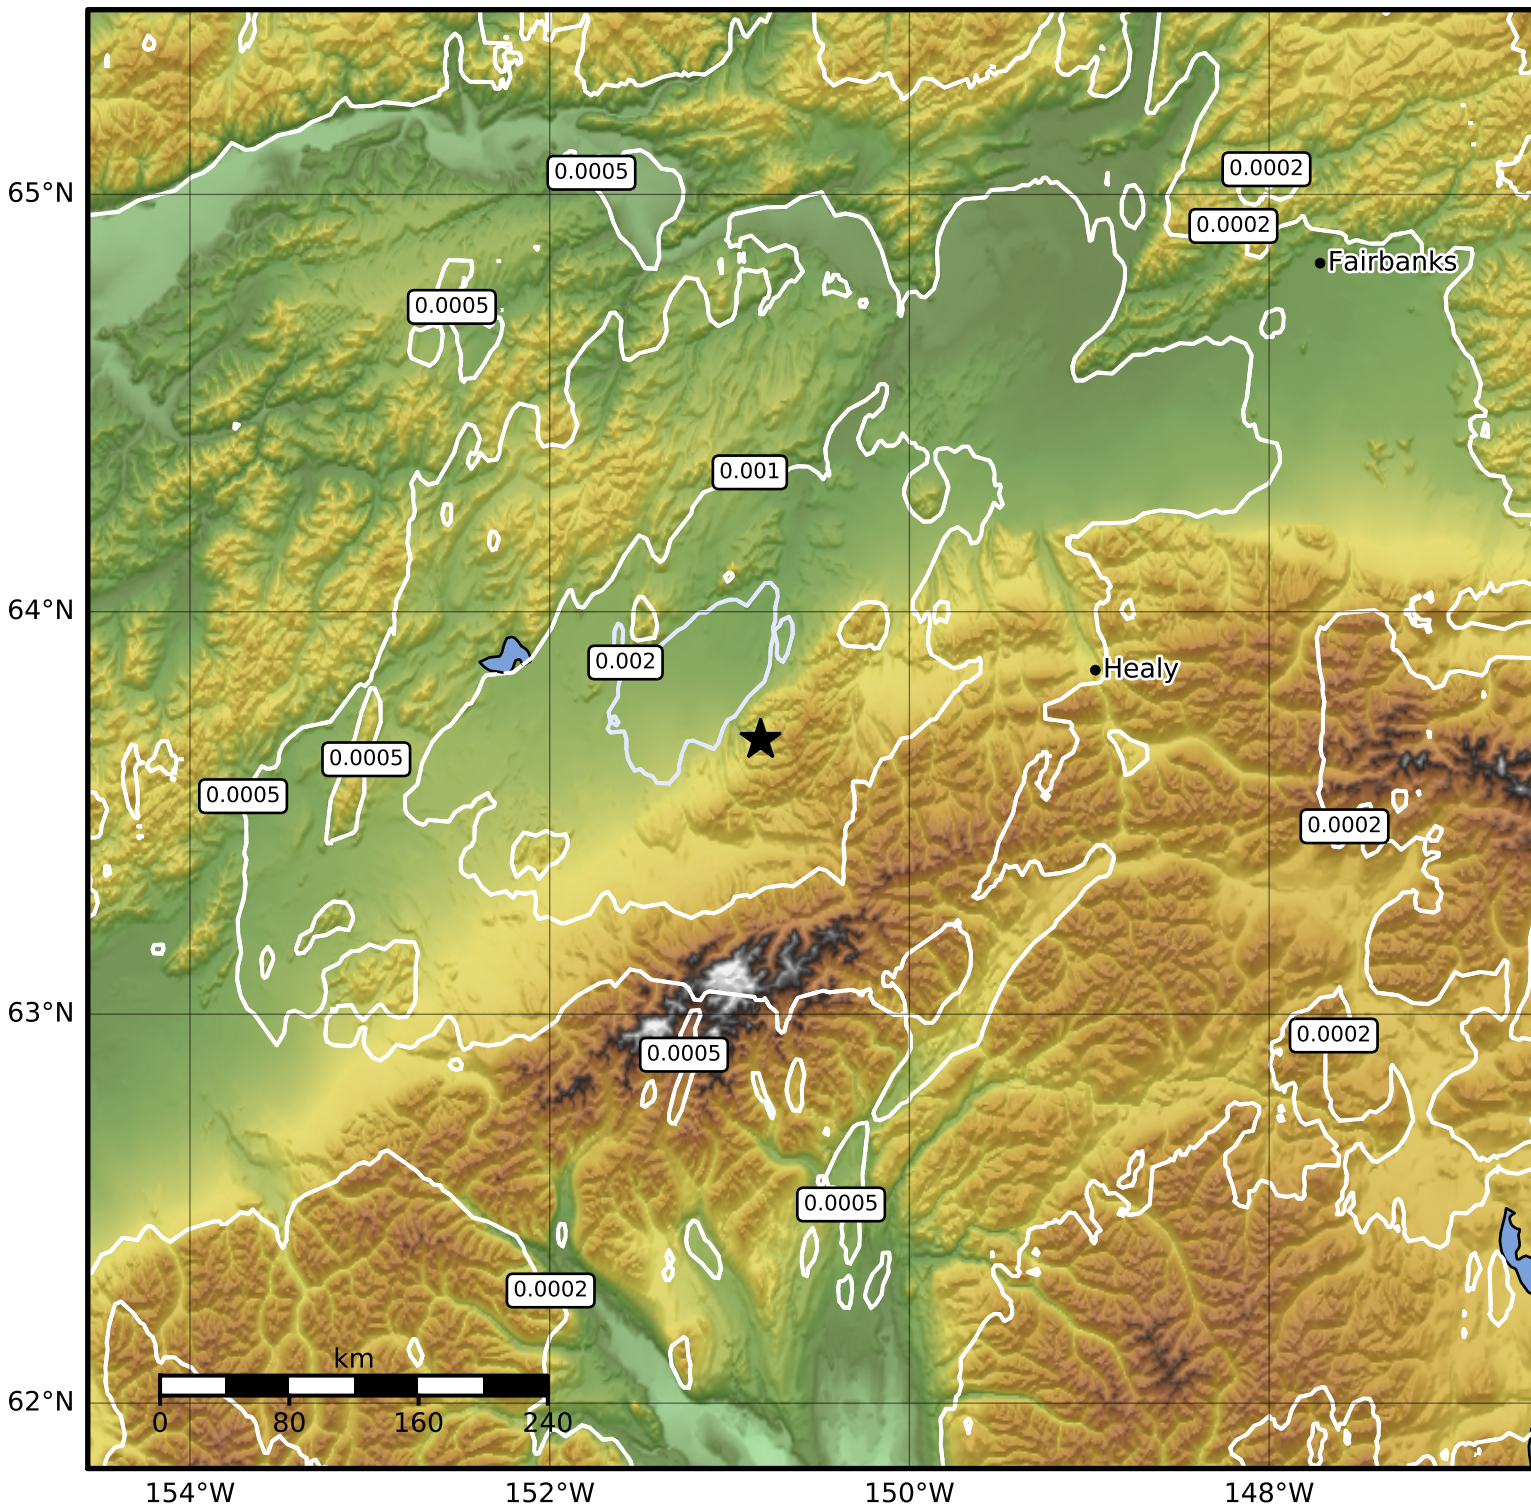

3.0 Second Peak Spectral Acceleration Map Alaska Earthquake Center  
ShakeMap: 19 km (12 miles) NNE of Kantishna  
Mar 02, 2023 06:56:28 UTC M3.8 N63.69 W150.83 Depth: 58.4km ID:ak0232szou1h

Scale based on Worden et al. (2012)

△ Seismic Instrument ○ Reported Intensity

★ Epicenter

Version 1: Processed 2023-03-02T07:11:27Z