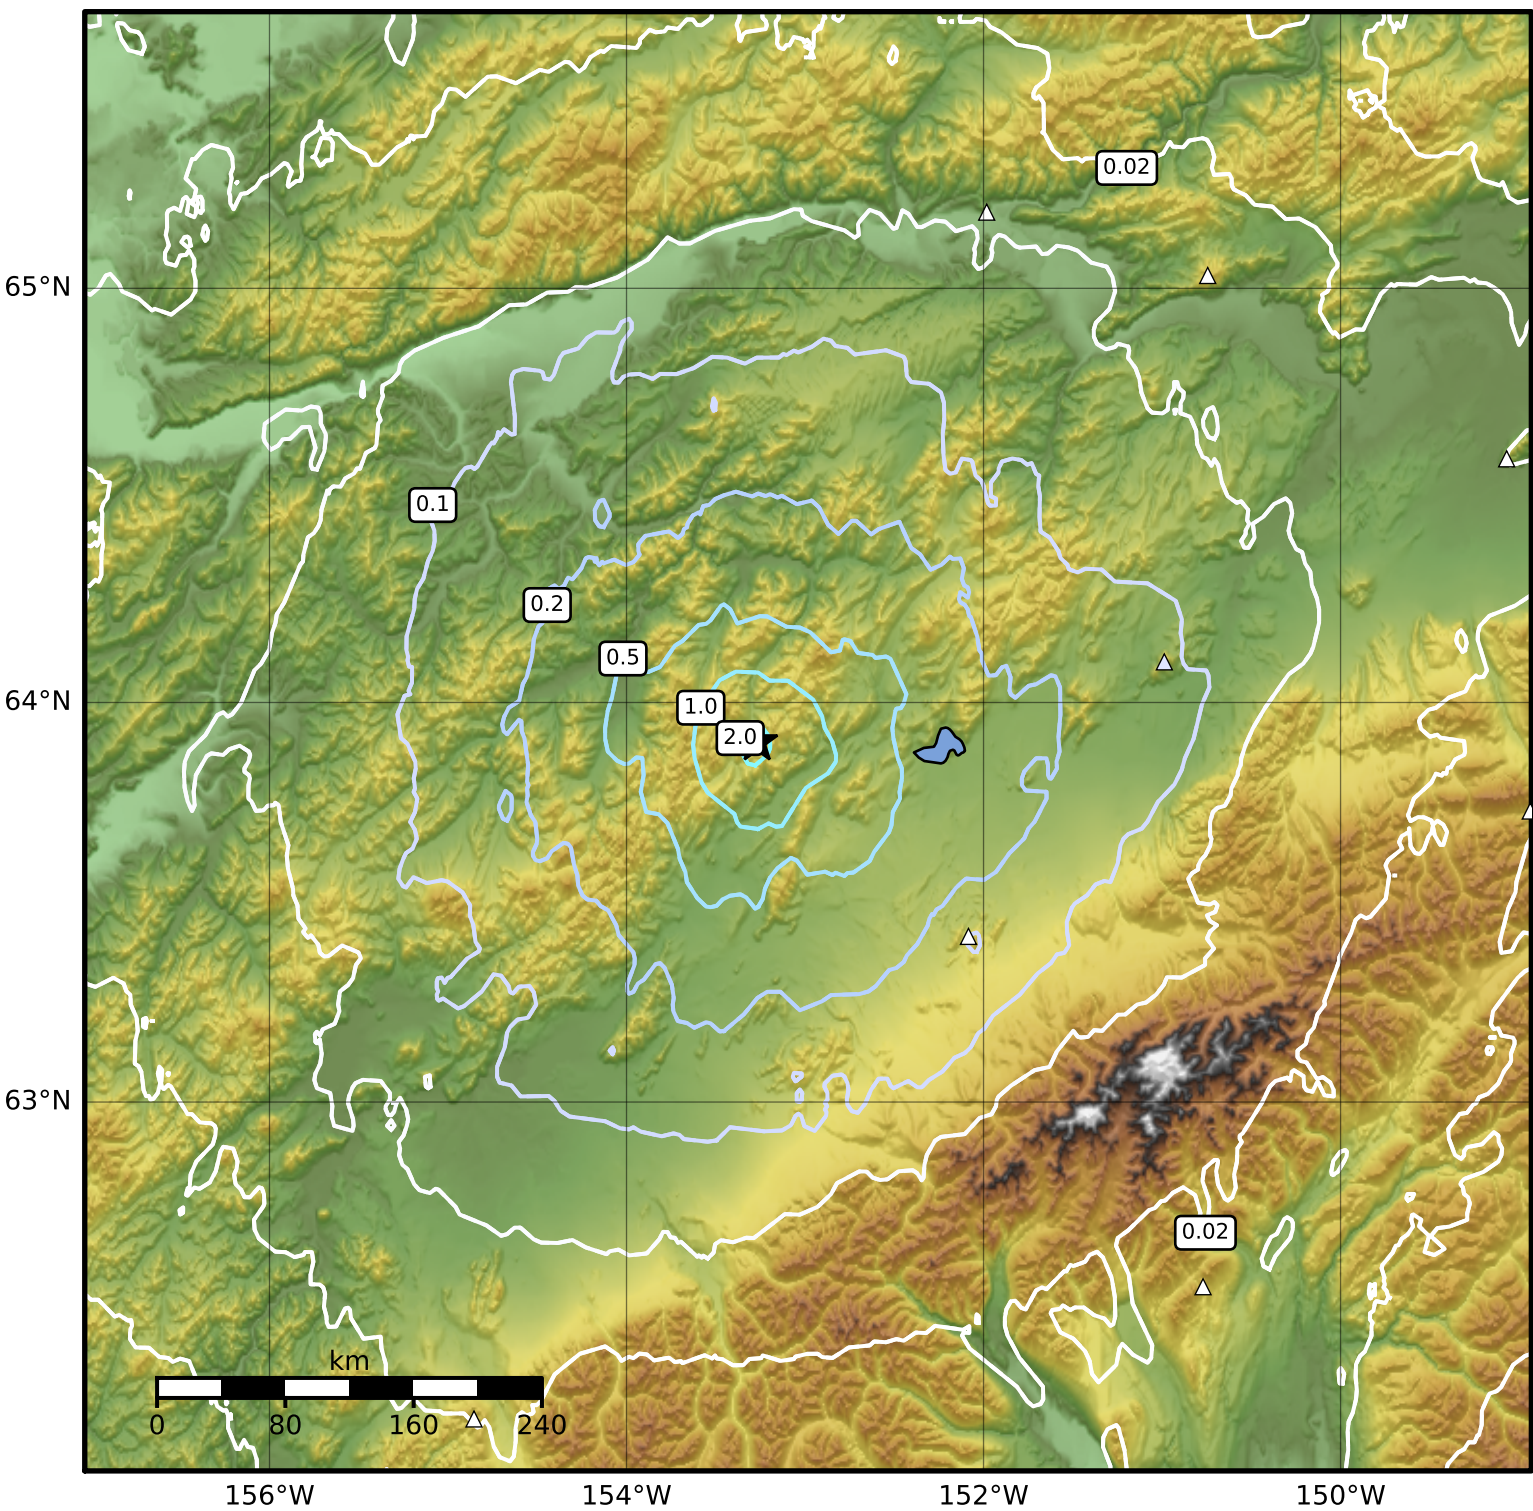

Peak Ground Acceleration Map Alaska Earthquake Center  
ShakeMap: 47 km (29 miles) W of Lake Minchumina  
Mar 02, 2023 06:56:29 UTC M4.3 N63.90 W153.27 Depth: 21.5km ID:ak0232szou3r

PGA (%g)	0.1	0.2	0.5	1	2	5	10	20	50	100	200
----------	-----	-----	-----	---	---	---	----	----	----	-----	-----

Scale based on Worden et al. (2012)

Version 2: Processed 2023-03-02T07:19:10Z

△ Seismic Instrument ○ Reported Intensity

★ Epicenter