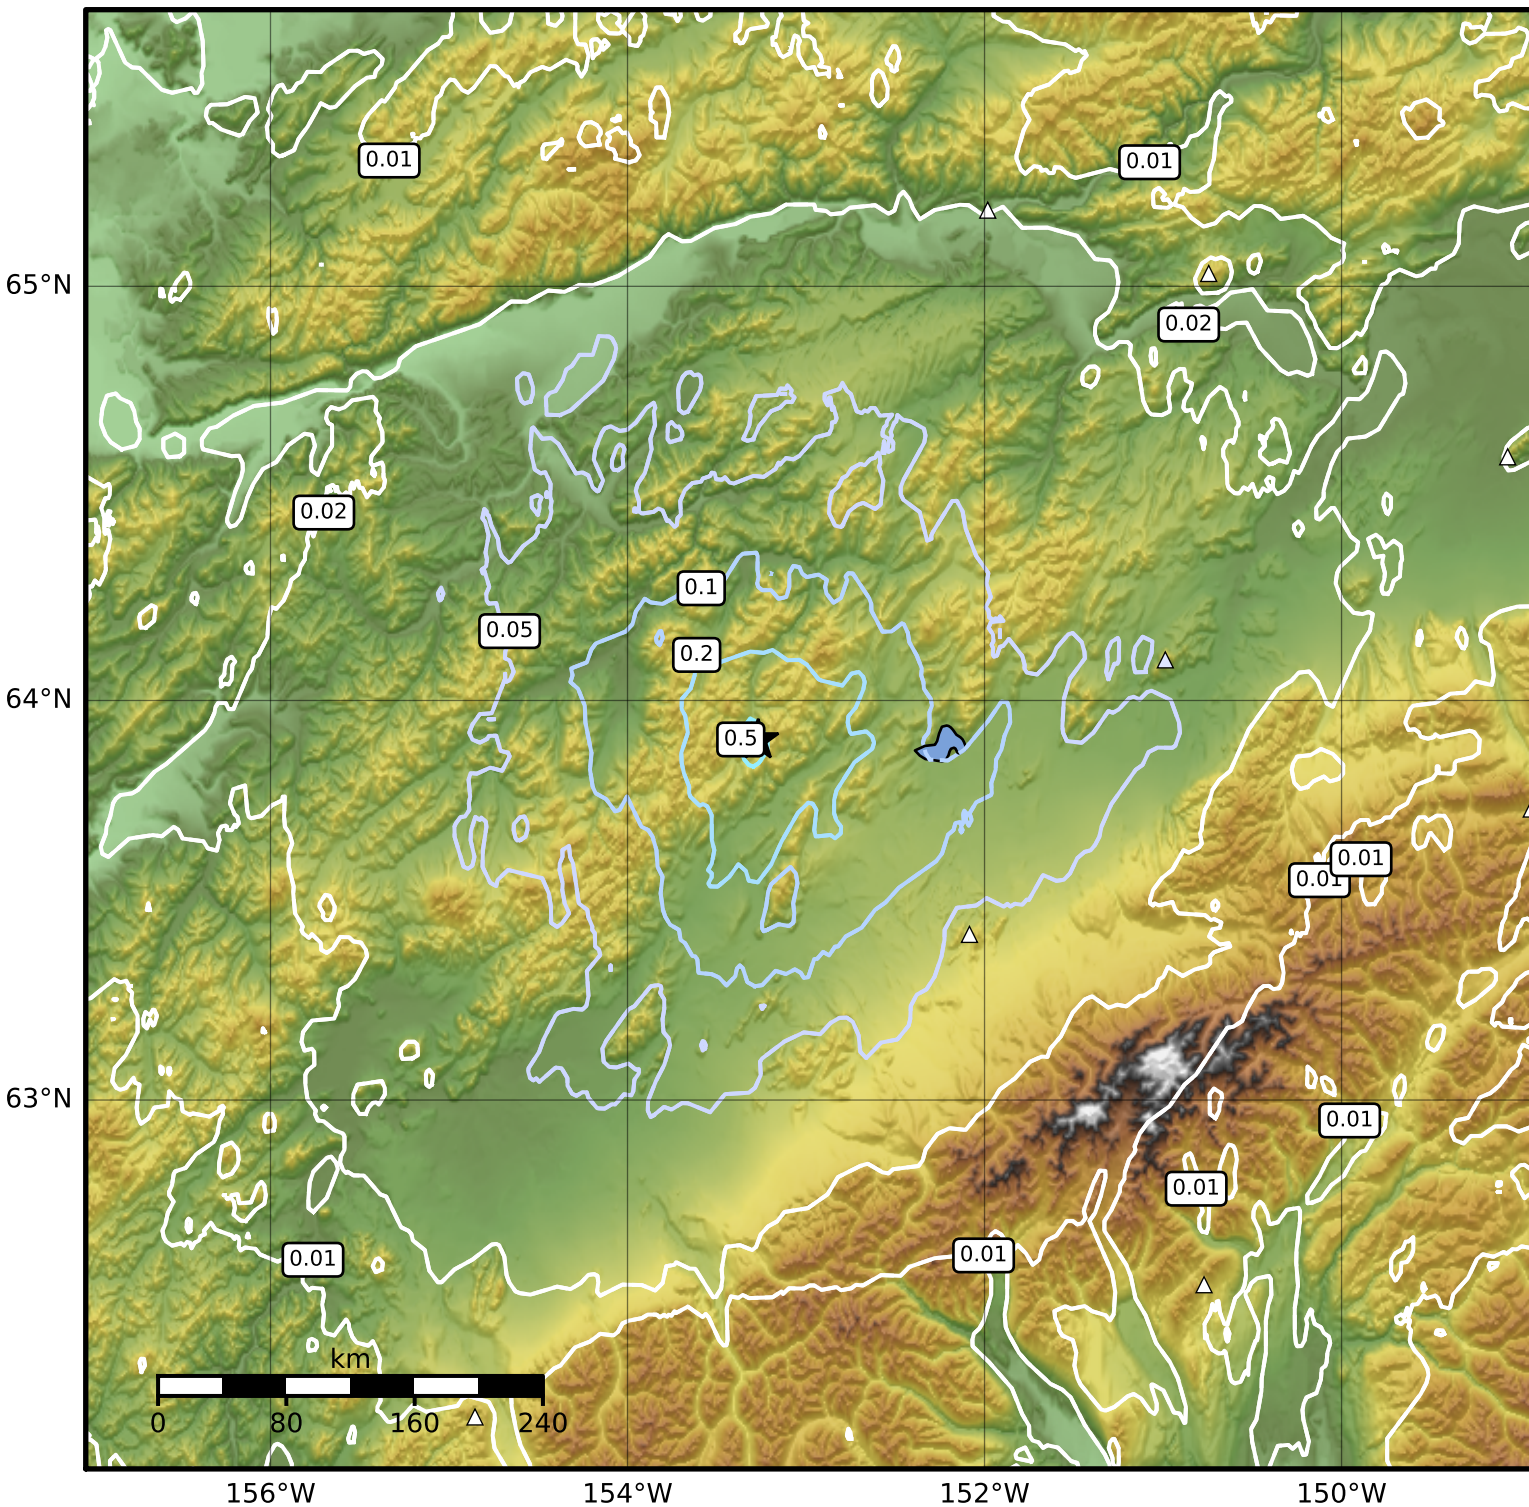

Peak Ground Velocity Map Alaska Earthquake Center  
 ShakeMap: 47 km (29 miles) W of Lake Minchumina  
 Mar 02, 2023 06:56:29 UTC M4.3 N63.90 W153.27 Depth: 21.5km ID:ak0232szou3r

PGV (cm/s)	0.1	0.2	0.5	1	2	5	10	20	50	100	200
------------	-----	-----	-----	---	---	---	----	----	----	-----	-----

Scale based on Worden et al. (2012)

Version 2: Processed 2023-03-02T07:19:10Z

△ Seismic Instrument ○ Reported Intensity

★ Epicenter