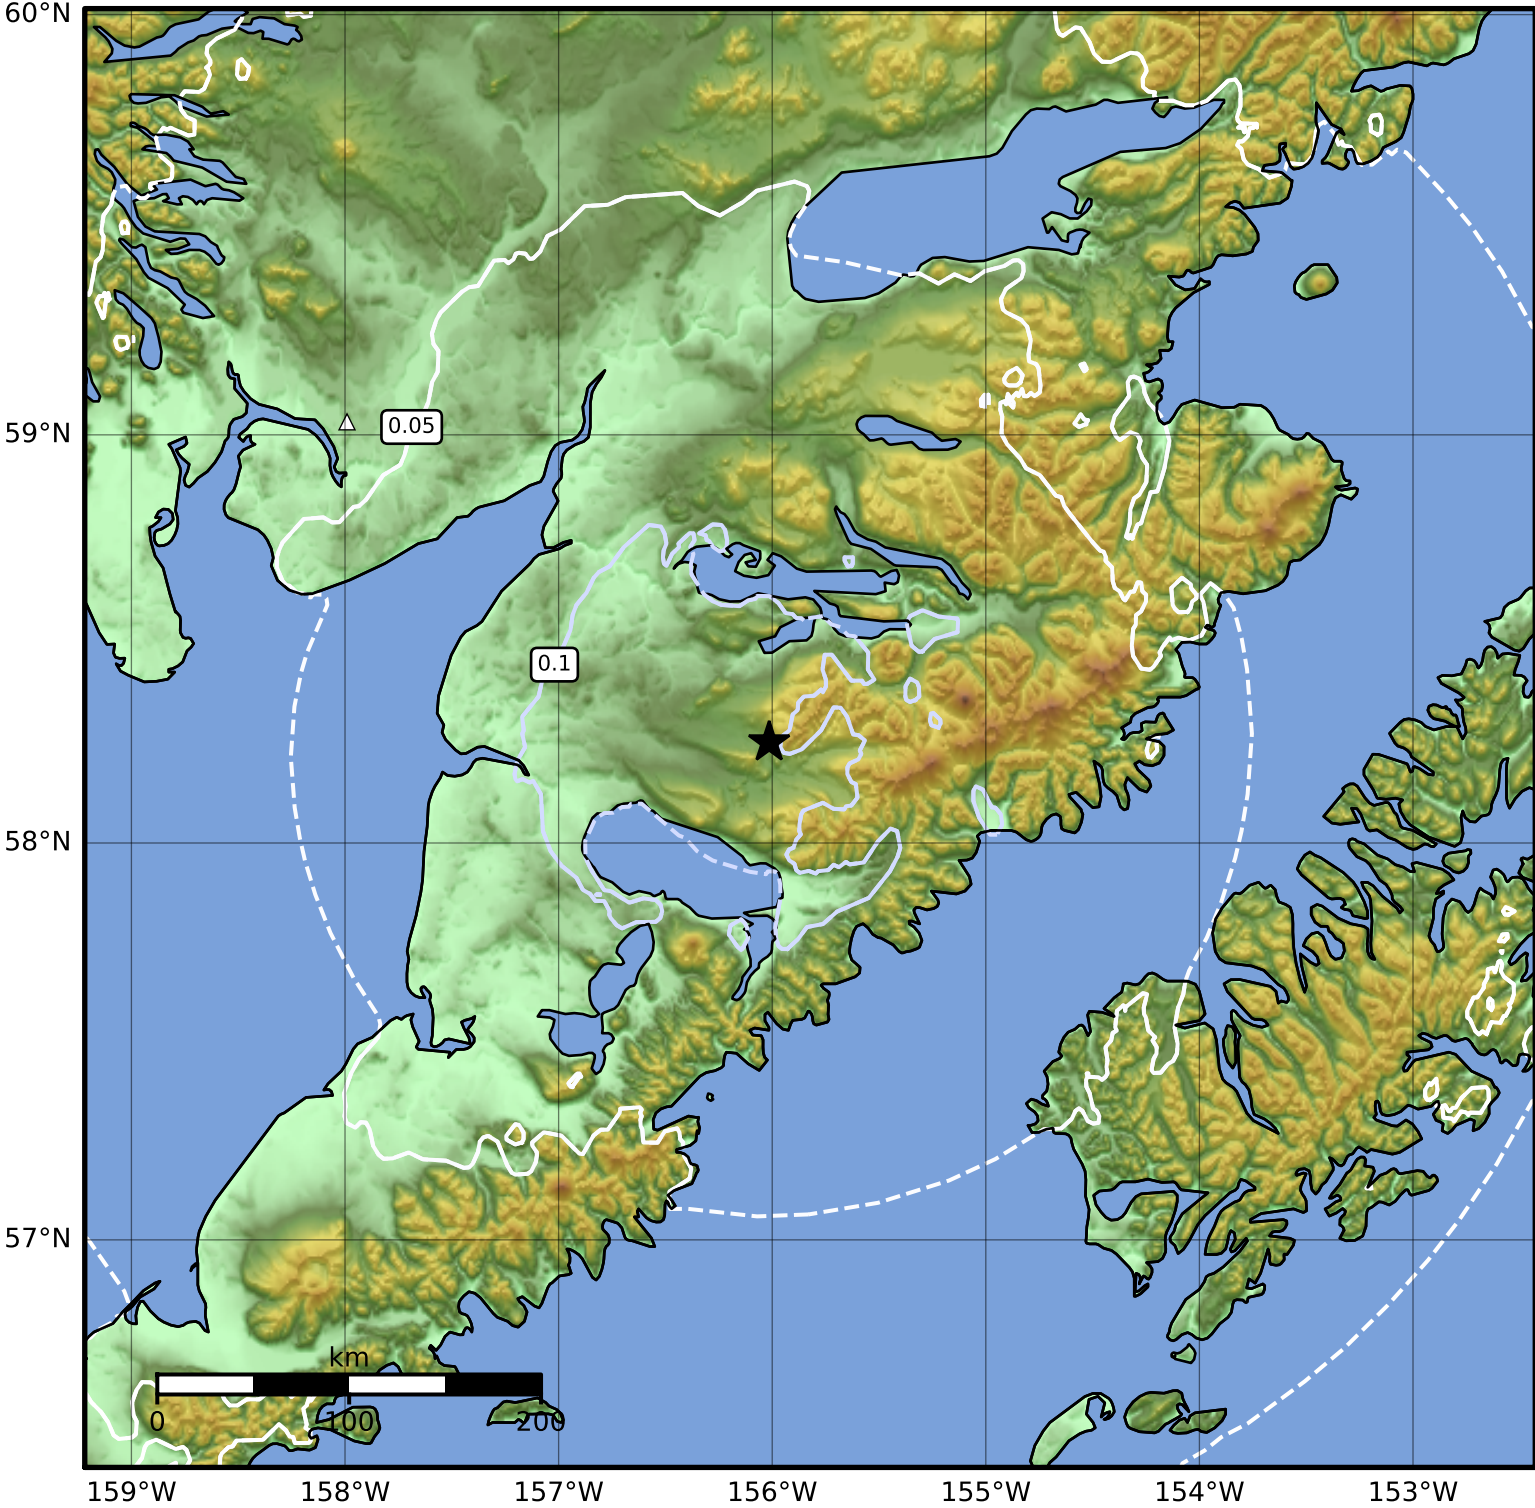

Peak Ground Acceleration Map Alaska Earthquake Center
 ShakeMap: 61 km (38 miles) SE of King Salmon
 Mar 03, 2023 08:33:36 UTC M4.0 N58.25 W156.01 Depth: 142.3km ID:ak0232uoa4te

PGA (%g)	0.1	0.2	0.5	1	2	5	10	20	50	100	200
----------	-----	-----	-----	---	---	---	----	----	----	-----	-----

Scale based on Worden et al. (2012)

Version 2: Processed 2023-03-03T08:52:25Z

△ Seismic Instrument ○ Reported Intensity

★ Epicenter