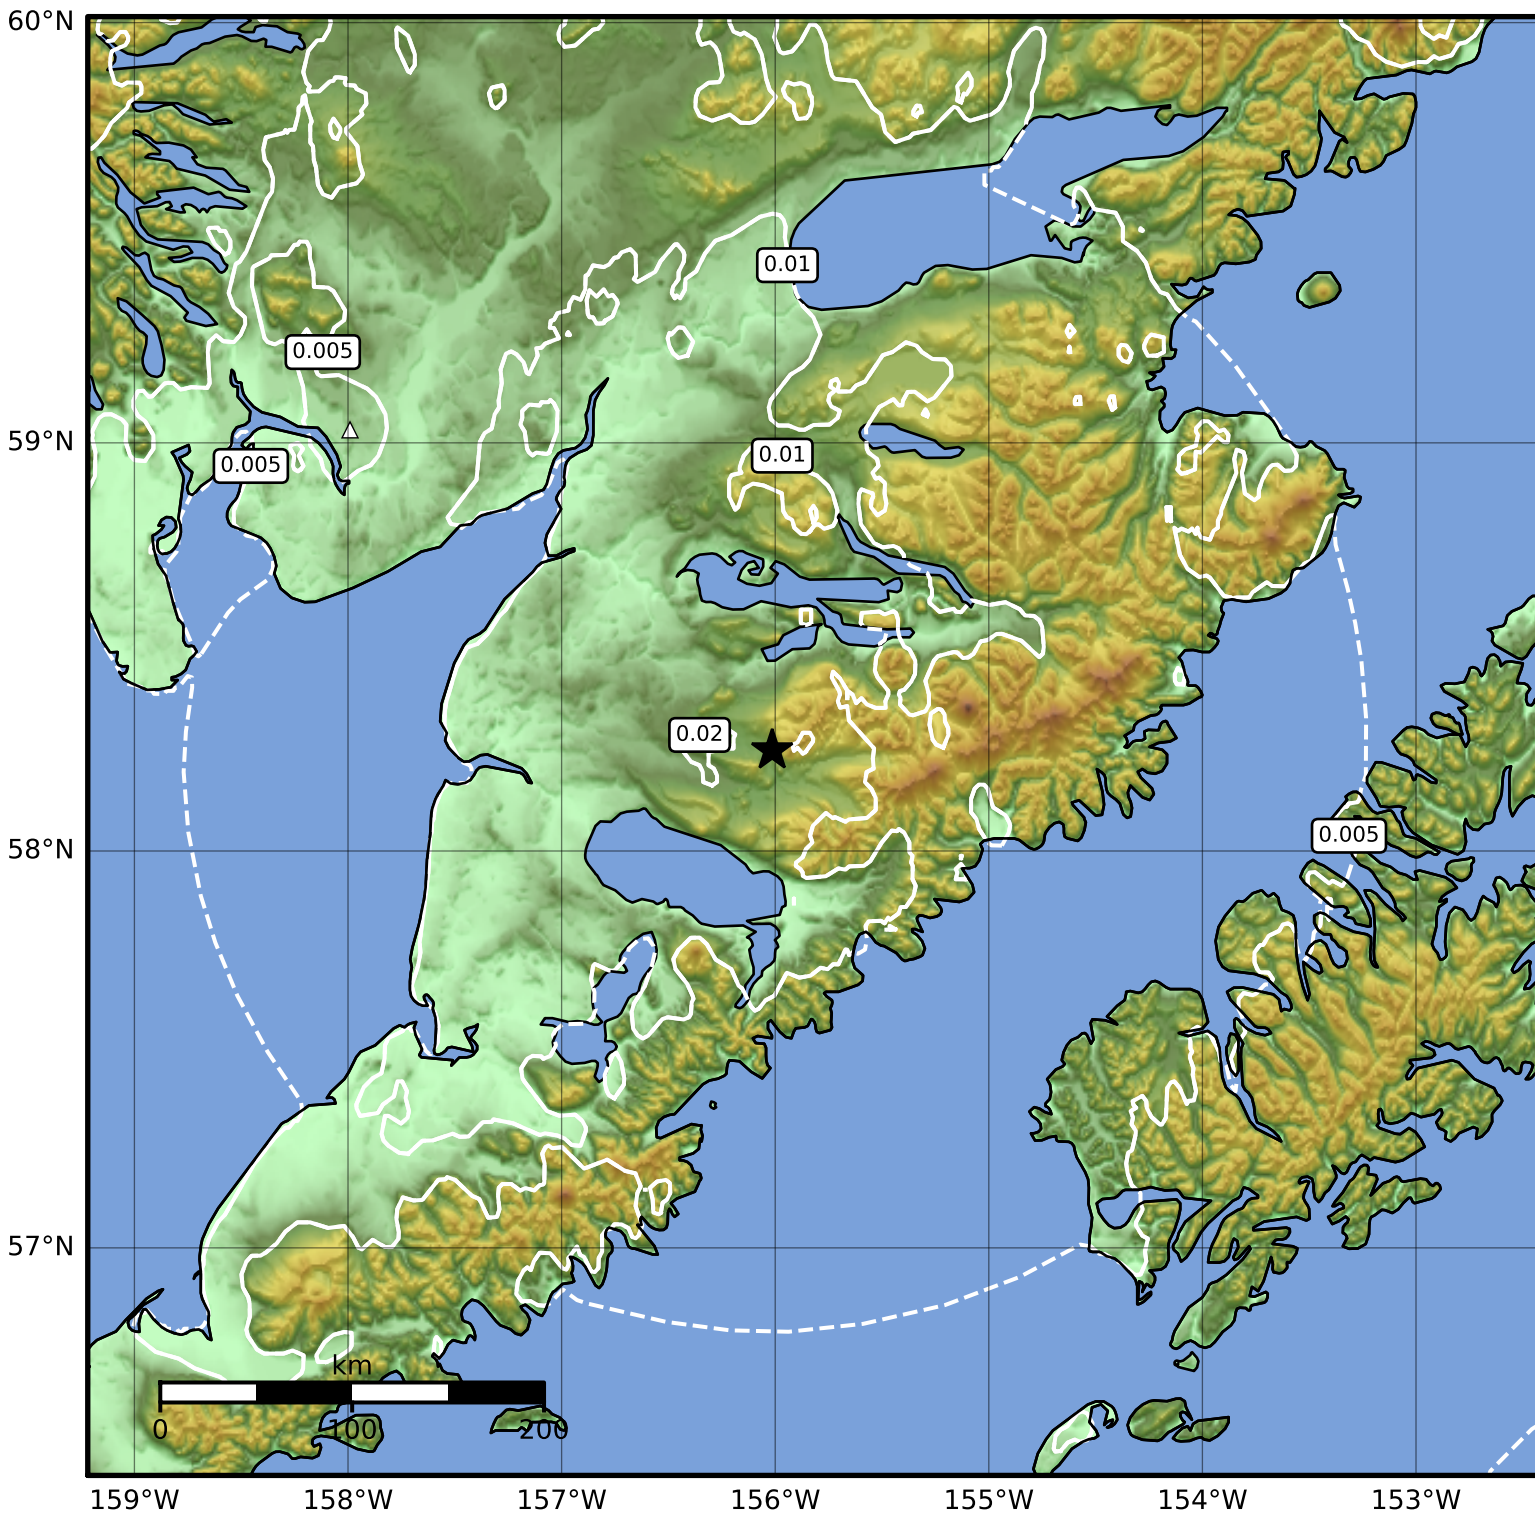

Peak Ground Velocity Map Alaska Earthquake Center  
ShakeMap: 61 km (38 miles) SE of King Salmon  
Mar 03, 2023 08:33:36 UTC M4.0 N58.25 W156.01 Depth: 142.3km ID:ak0232uoa4te

PGV (cm/s)	0.1	0.2	0.5	1	2	5	10	20	50	100	200
0.005	0.005	0.005	0.005	0.005	0.005	0.005	0.005	0.005	0.005	0.005	0.005
0.01	0.01	0.01	0.01	0.01	0.01	0.01	0.01	0.01	0.01	0.01	0.01
0.02	0.02	0.02	0.02	0.02	0.02	0.02	0.02	0.02	0.02	0.02	0.02

Scale based on Worden et al. (2012)

Version 2: Processed 2023-03-03T08:52:25Z

△ Seismic Instrument ○ Reported Intensity

★ Epicenter