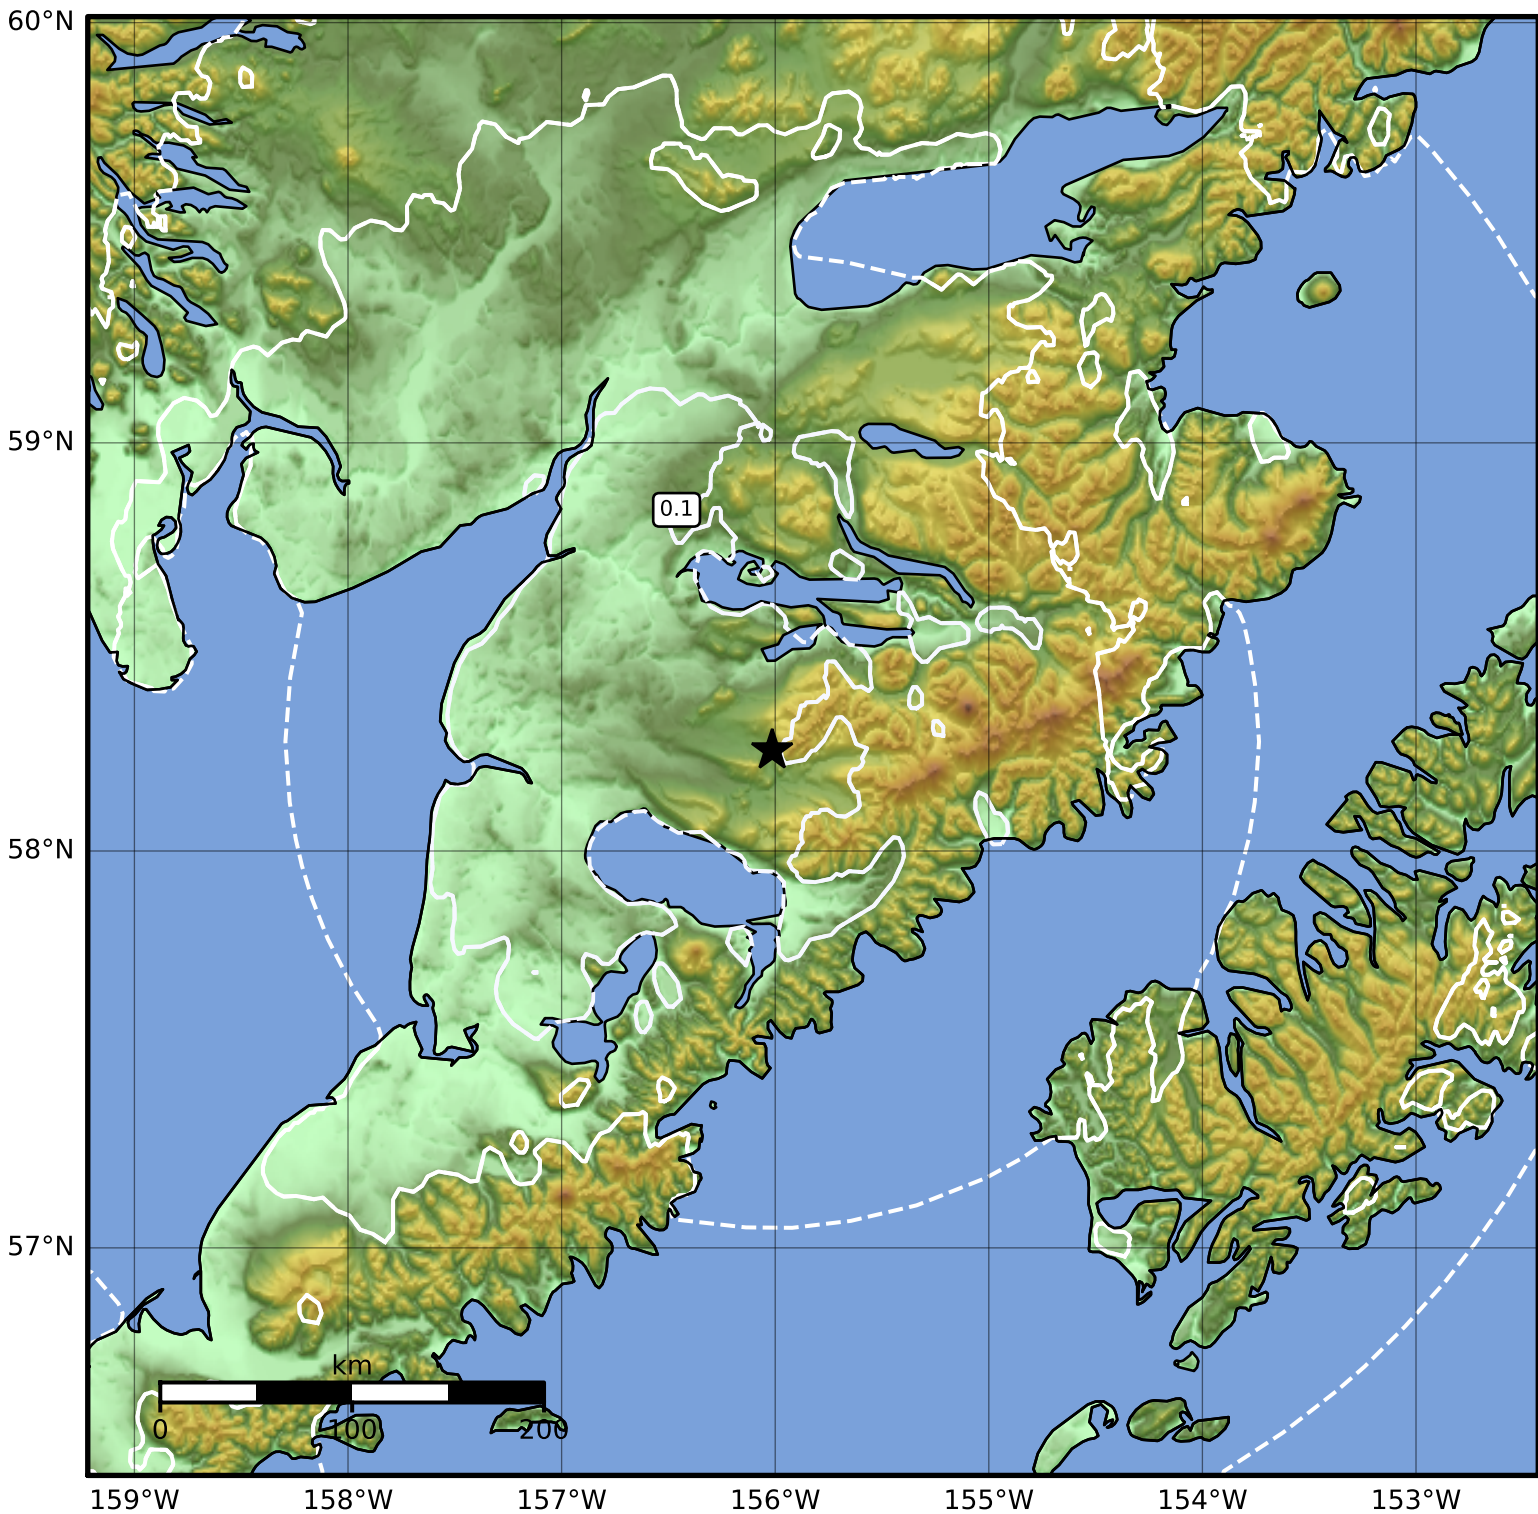

0.3 Second Peak Spectral Acceleration Map Alaska Earthquake Center
 ShakeMap: 61 km (38 miles) SE of King Salmon
 Mar 03, 2023 08:33:36 UTC M4.0 N58.25 W156.01 Depth: 142.3km ID:ak0232uoa4te

Scale based on Worden et al. (2012)

Version 2: Processed 2023-03-03T08:52:25Z

△ Seismic Instrument ○ Reported Intensity

★ Epicenter