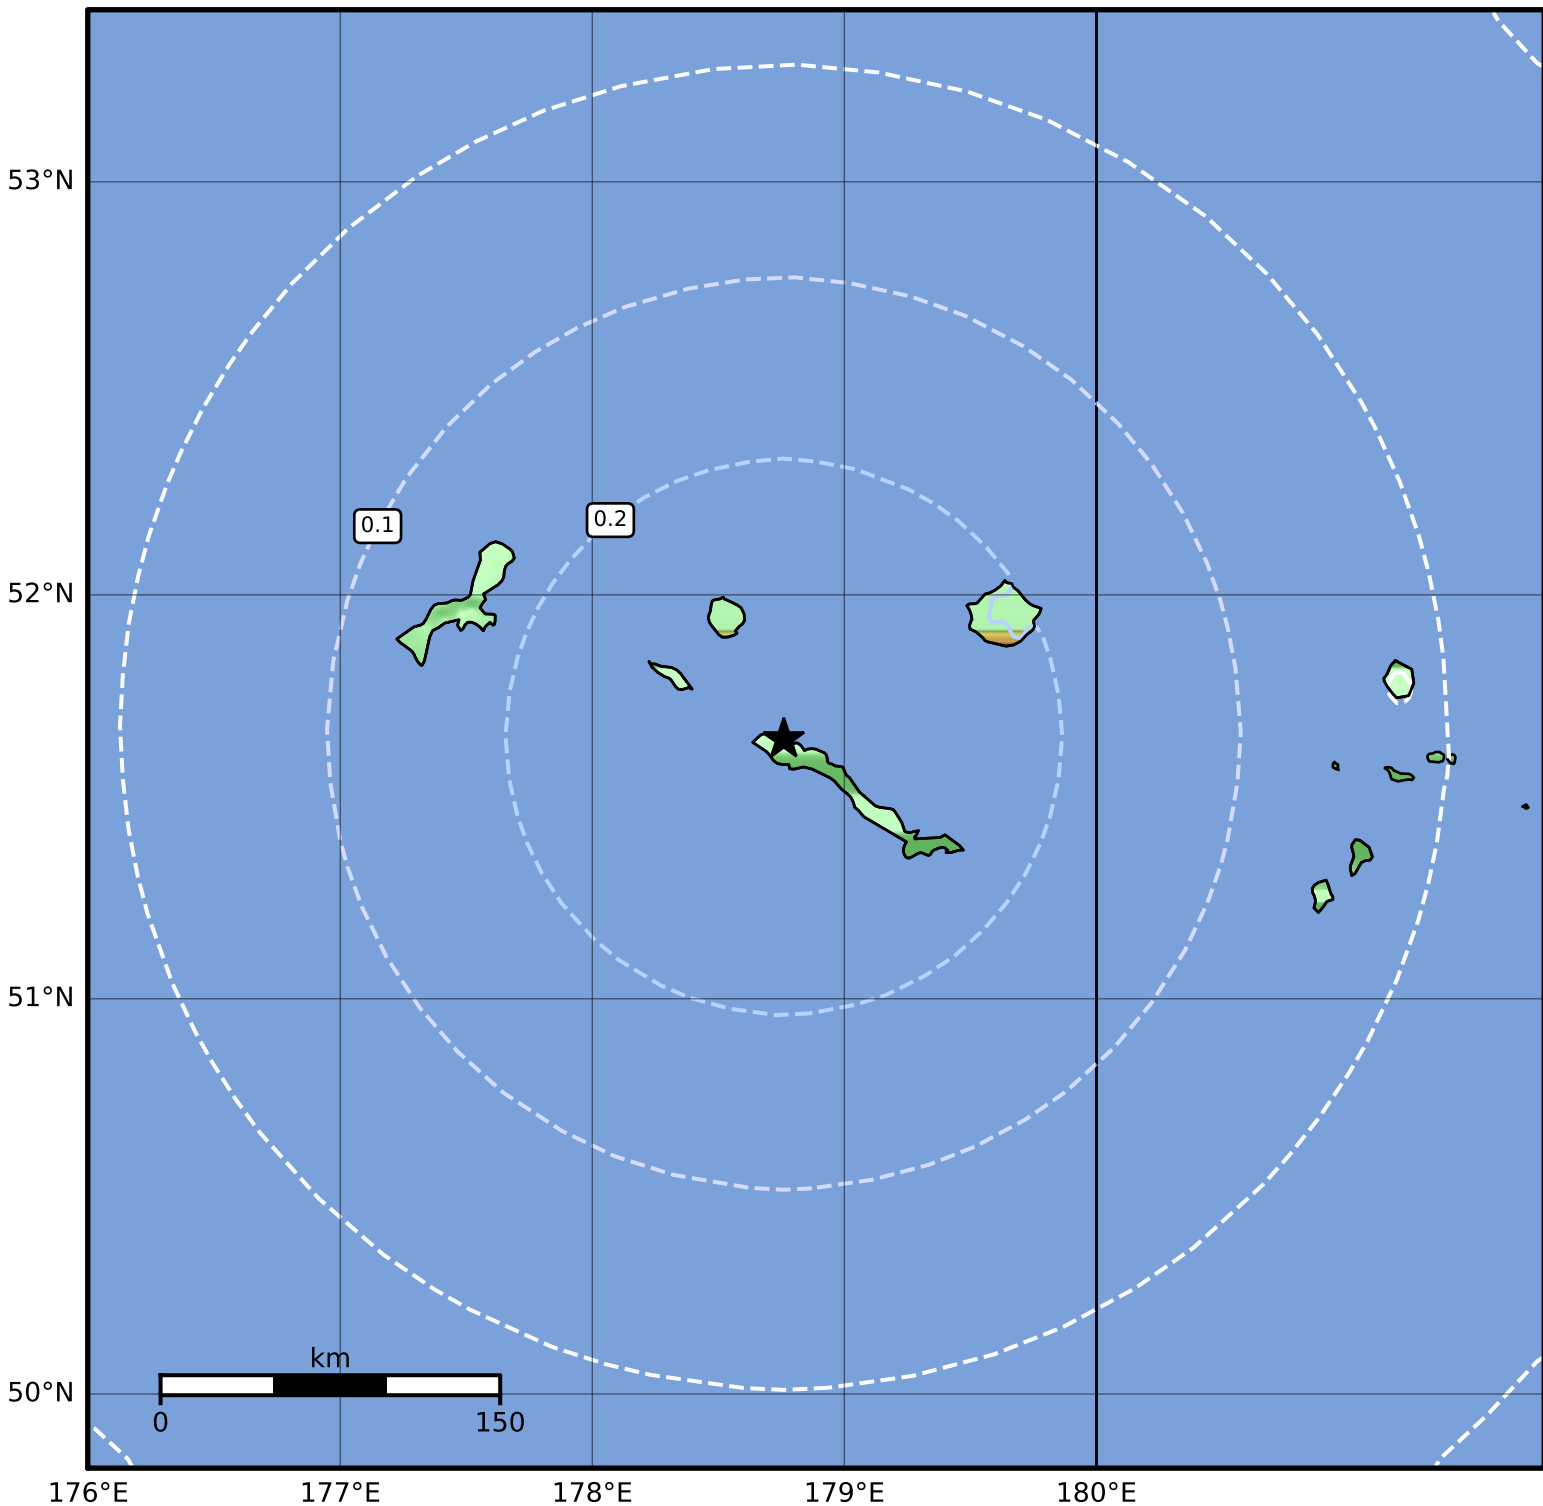

Peak Ground Acceleration Map Alaska Earthquake Center
 ShakeMap: 21 km (13 miles) NW of Amchitka
 Mar 04, 2023 04:10:21 UTC M4.0 N51.65 E178.76 Depth: 74.7km ID:ak0232w9aslz

PGA (%g)	0.1	0.2	0.5	1	2	5	10	20	50	100	200
----------	-----	-----	-----	---	---	---	----	----	----	-----	-----

Scale based on Worden et al. (2012)

Version 2: Processed 2023-03-04T19:48:06Z

△ Seismic Instrument ○ Reported Intensity

★ Epicenter