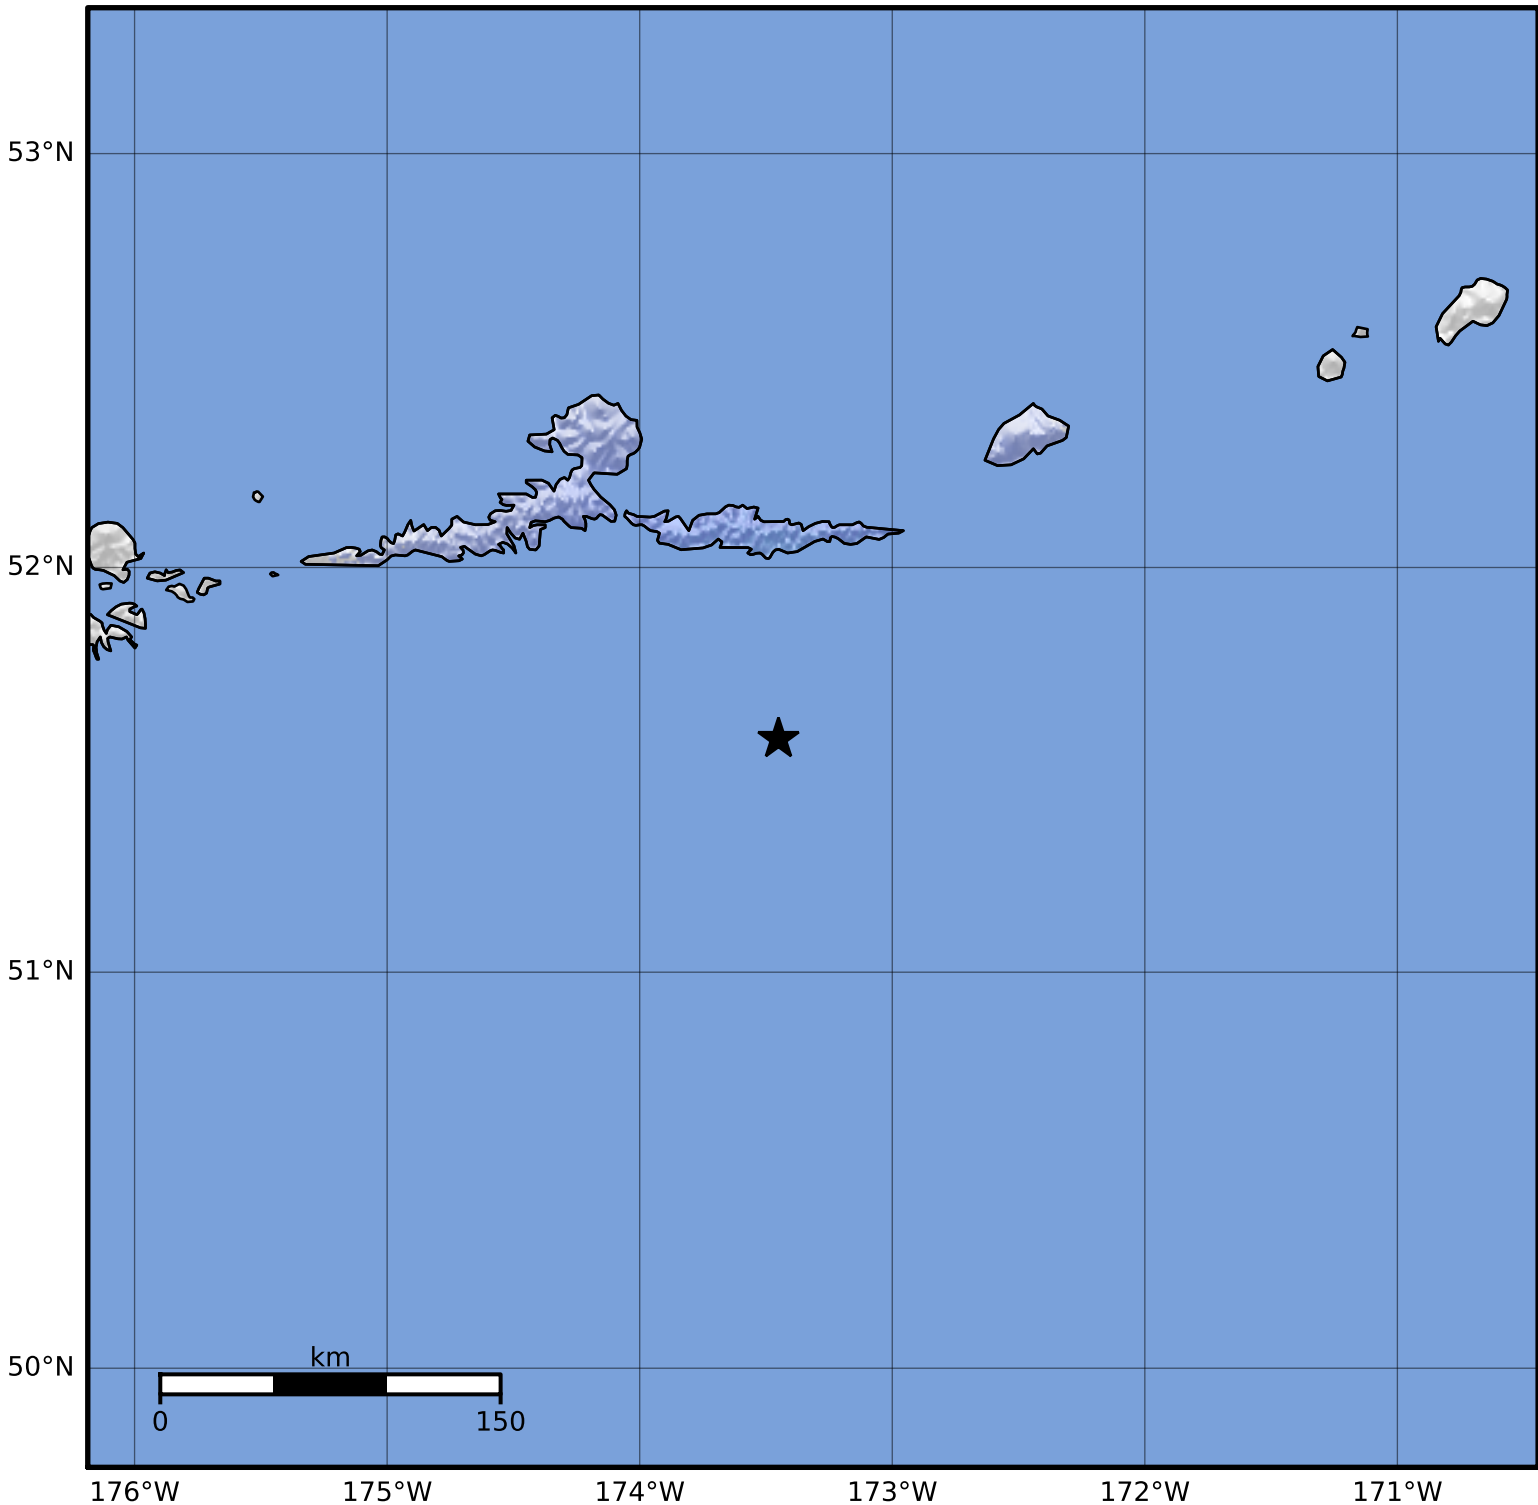

Macroseismic Intensity Map Alaska Earthquake Center
 ShakeMap: 85 km (53 miles) SE of Atka
 Mar 04, 2023 10:31:37 UTC M4.3 N51.58 W173.45 Depth: 17.2km ID:ak0232wczywg

SHAKING	Not felt	Weak	Light	Moderate	Strong	Very strong	Severe	Violent	Extreme
DAMAGE	None	None	None	Very light	Light	Moderate	Moderate/heavy	Heavy	Very heavy
PGA(%g)	<0.0464	0.297	2.76	6.2	11.5	21.5	40.1	74.7	>139
PGV(cm/s)	<0.0215	0.135	1.41	4.65	9.64	20	41.4	85.8	>178
INTENSITY	I	II-III	IV	V	VI	VII	VIII	IX	X+

Scale based on Worden et al. (2012)

Version 1: Processed 2023-03-04T20:11:24Z

△ Seismic Instrument ○ Reported Intensity

★ Epicenter