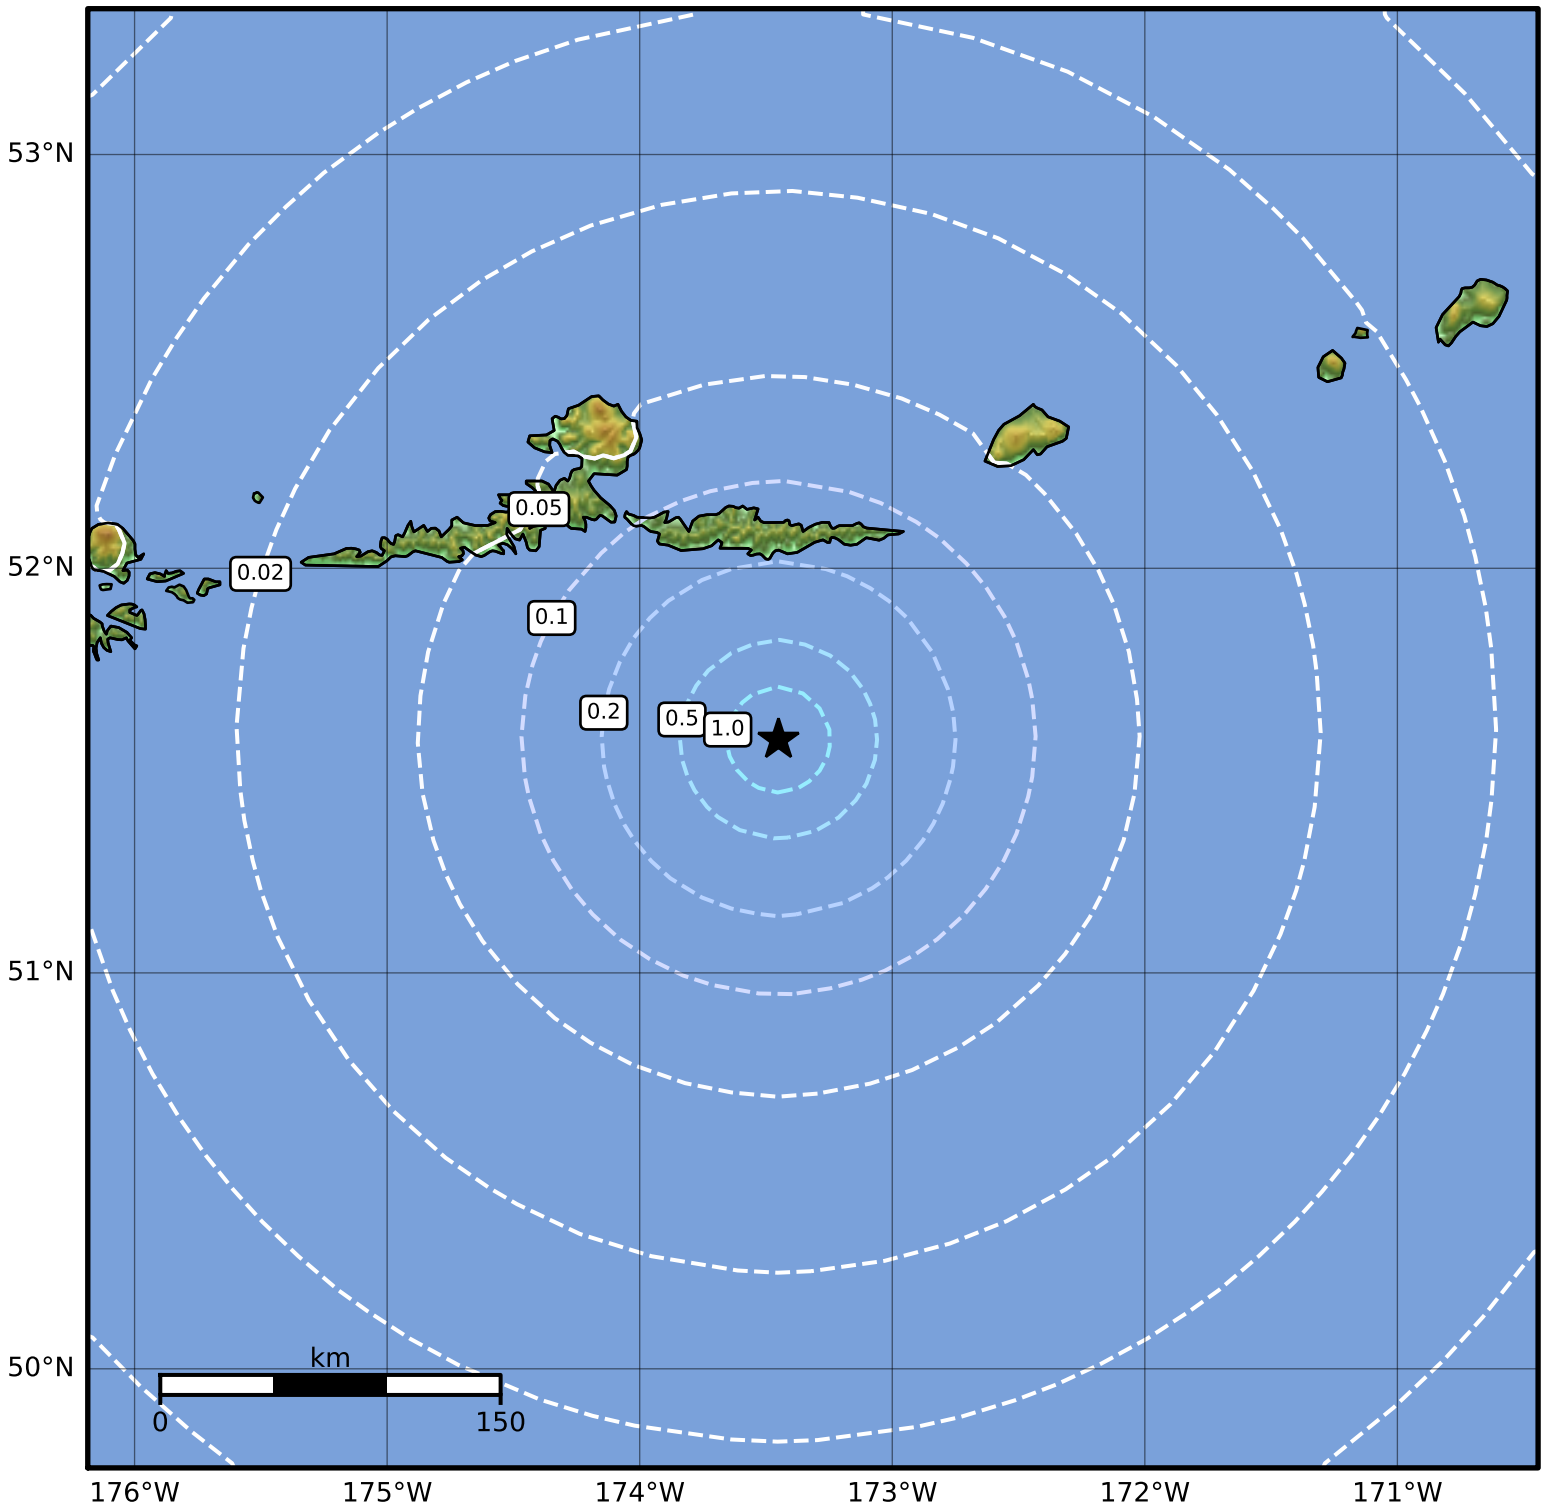

Peak Ground Acceleration Map Alaska Earthquake Center
ShakeMap: 85 km (53 miles) SE of Atka
Mar 04, 2023 10:31:37 UTC M4.3 N51.58 W173.45 Depth: 17.2km ID:ak0232wczywg

PGA (%g)	0.1	0.2	0.5	1	2	5	10	20	50	100	200
----------	-----	-----	-----	---	---	---	----	----	----	-----	-----

Scale based on Worden et al. (2012)

Version 1: Processed 2023-03-04T20:11:24Z

△ Seismic Instrument ○ Reported Intensity

★ Epicenter