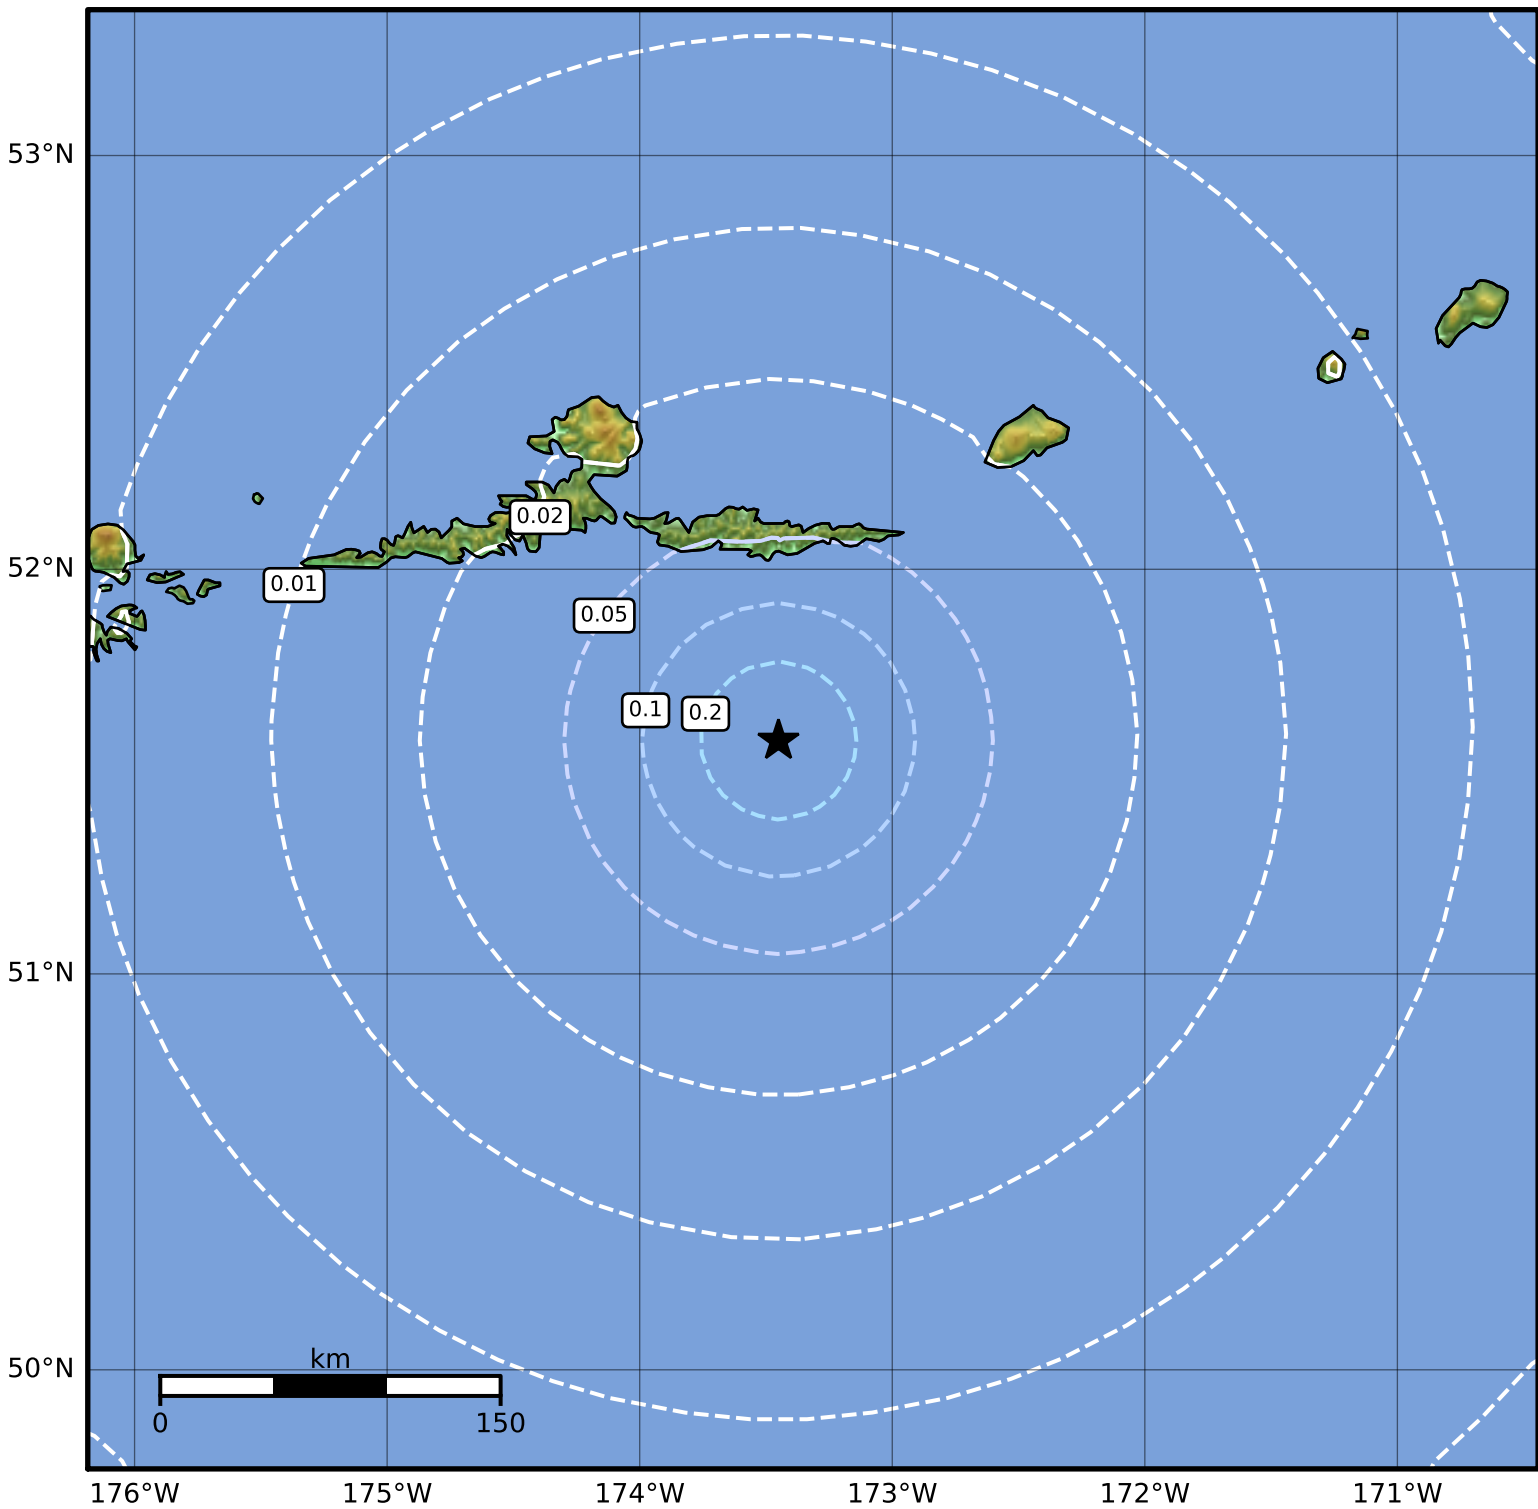

Peak Ground Velocity Map Alaska Earthquake Center
ShakeMap: 85 km (53 miles) SE of Atka
Mar 04, 2023 10:31:37 UTC M4.3 N51.58 W173.45 Depth: 17.2km ID:ak0232wczywg

PGV (cm/s)	0.1	0.2	0.5	1	2	5	10	20	50	100	200
------------	-----	-----	-----	---	---	---	----	----	----	-----	-----

Scale based on Worden et al. (2012)

Version 1: Processed 2023-03-04T20:11:24Z

△ Seismic Instrument ○ Reported Intensity

★ Epicenter