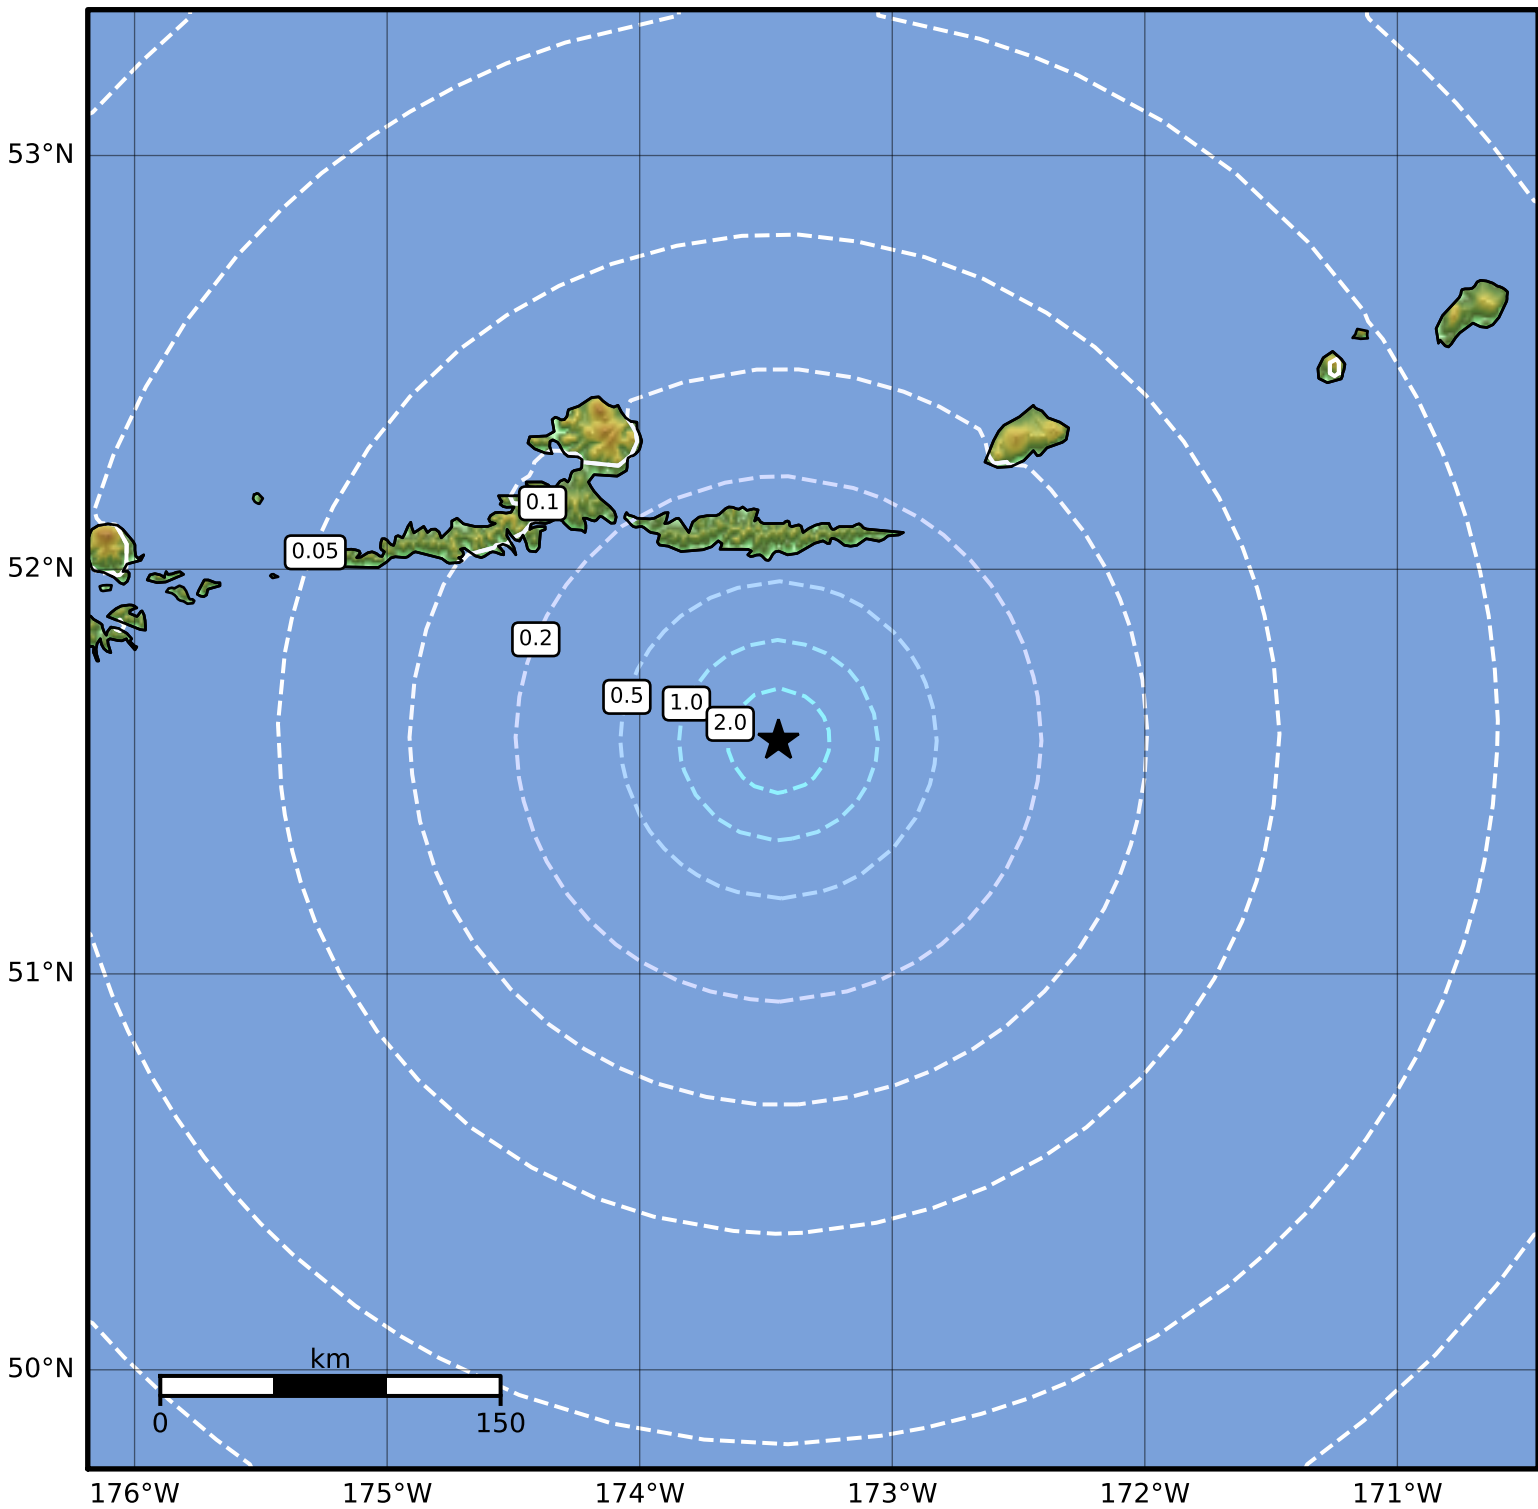

0.3 Second Peak Spectral Acceleration Map Alaska Earthquake Center
 ShakeMap: 85 km (53 miles) SE of Atka
 Mar 04, 2023 10:31:37 UTC M4.3 N51.58 W173.45 Depth: 17.2km ID:ak0232wczywg

SA(0.3) (%g)	0.1	0.2	0.5	1	2	5	10	20	50	100	200
---------------------	------------	------------	------------	----------	----------	----------	-----------	-----------	-----------	------------	------------

Scale based on Worden et al. (2012)

Version 1: Processed 2023-03-04T20:11:24Z

△ Seismic Instrument ○ Reported Intensity

★ Epicenter