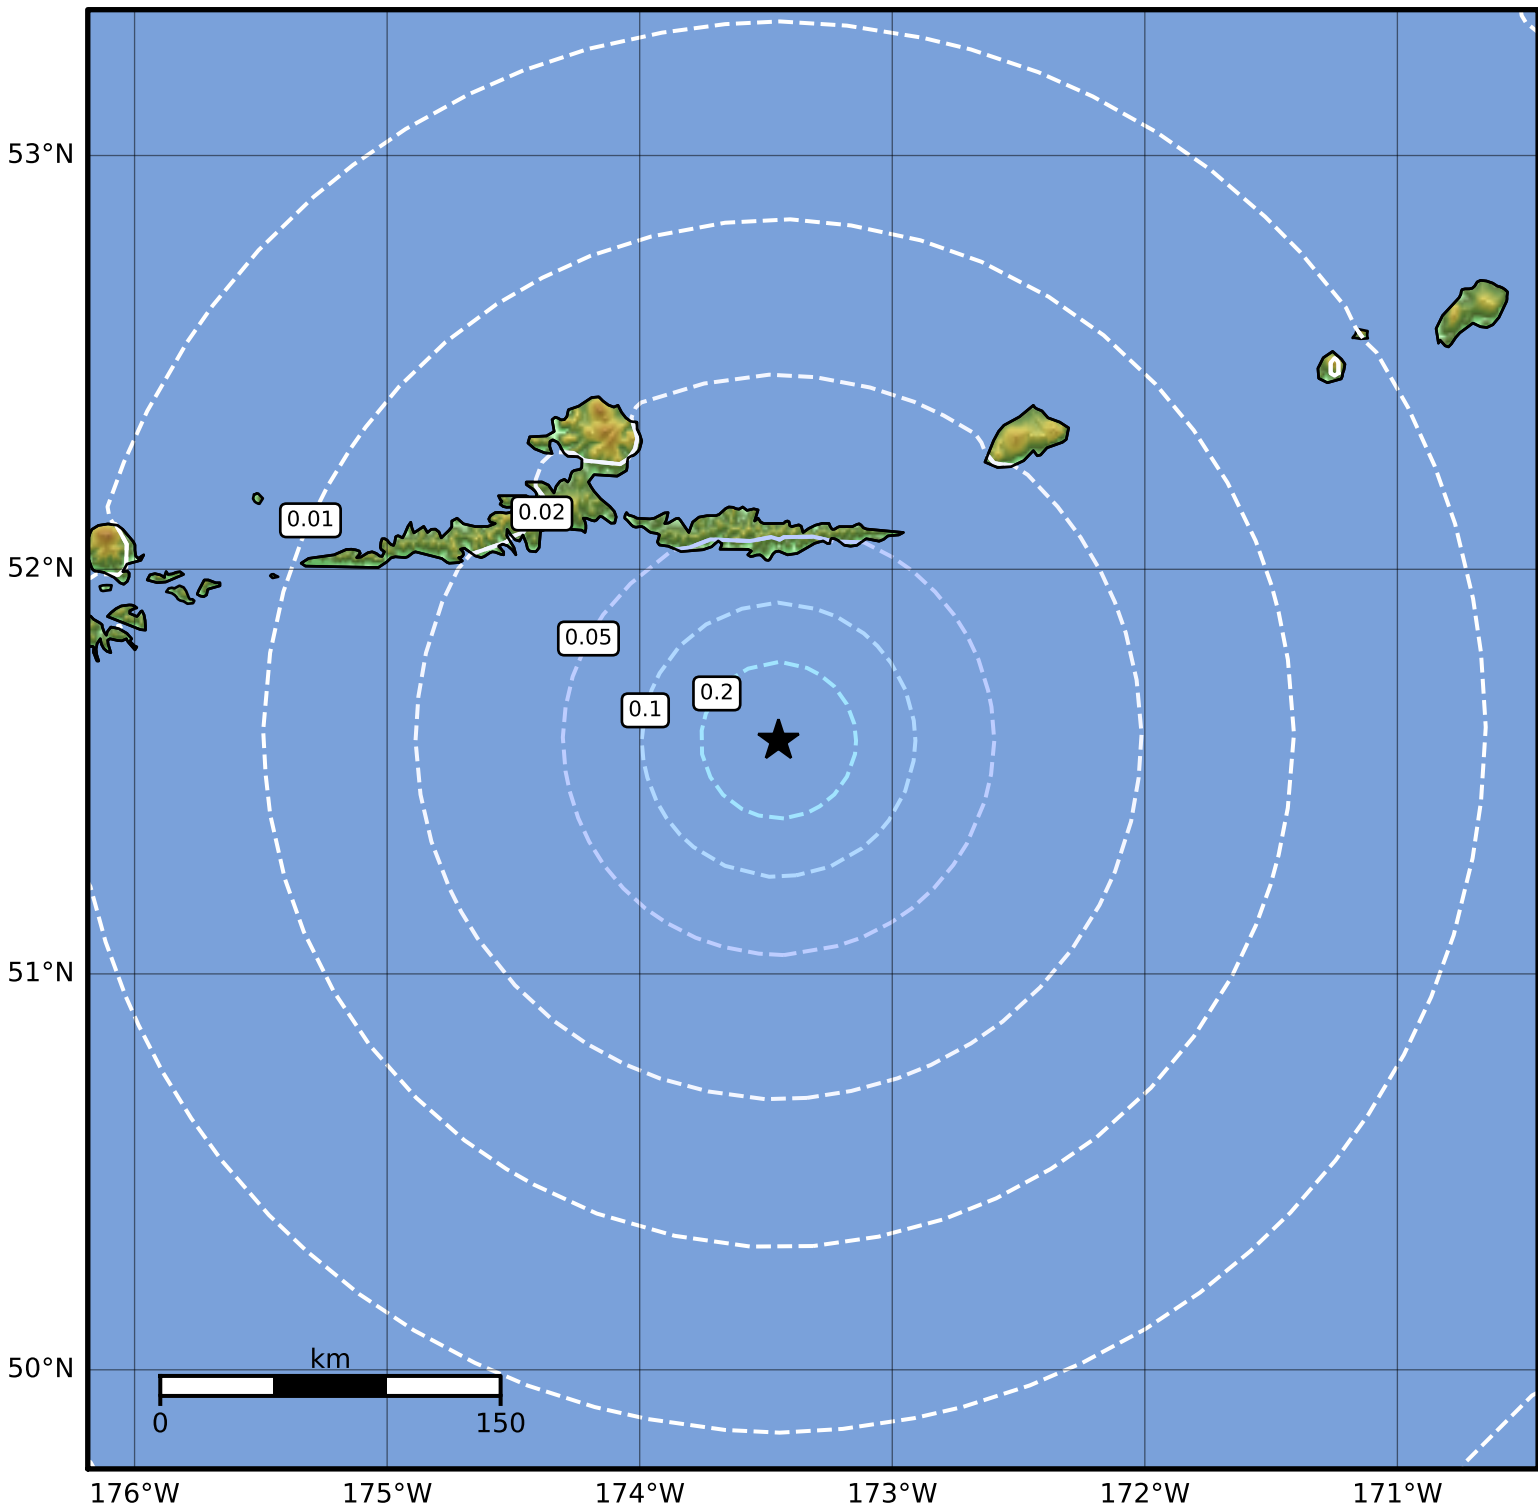

1.0 Second Peak Spectral Acceleration Map Alaska Earthquake Center
 ShakeMap: 85 km (53 miles) SE of Atka
 Mar 04, 2023 10:31:37 UTC M4.3 N51.58 W173.45 Depth: 17.2km ID:ak0232wczywg

SA(1.0) (%g)	0.1	0.2	0.5	1	2	5	10	20	50	100	200
--------------	-----	-----	-----	---	---	---	----	----	----	-----	-----

Scale based on Worden et al. (2012)

Version 1: Processed 2023-03-04T20:11:24Z

△ Seismic Instrument ○ Reported Intensity

★ Epicenter