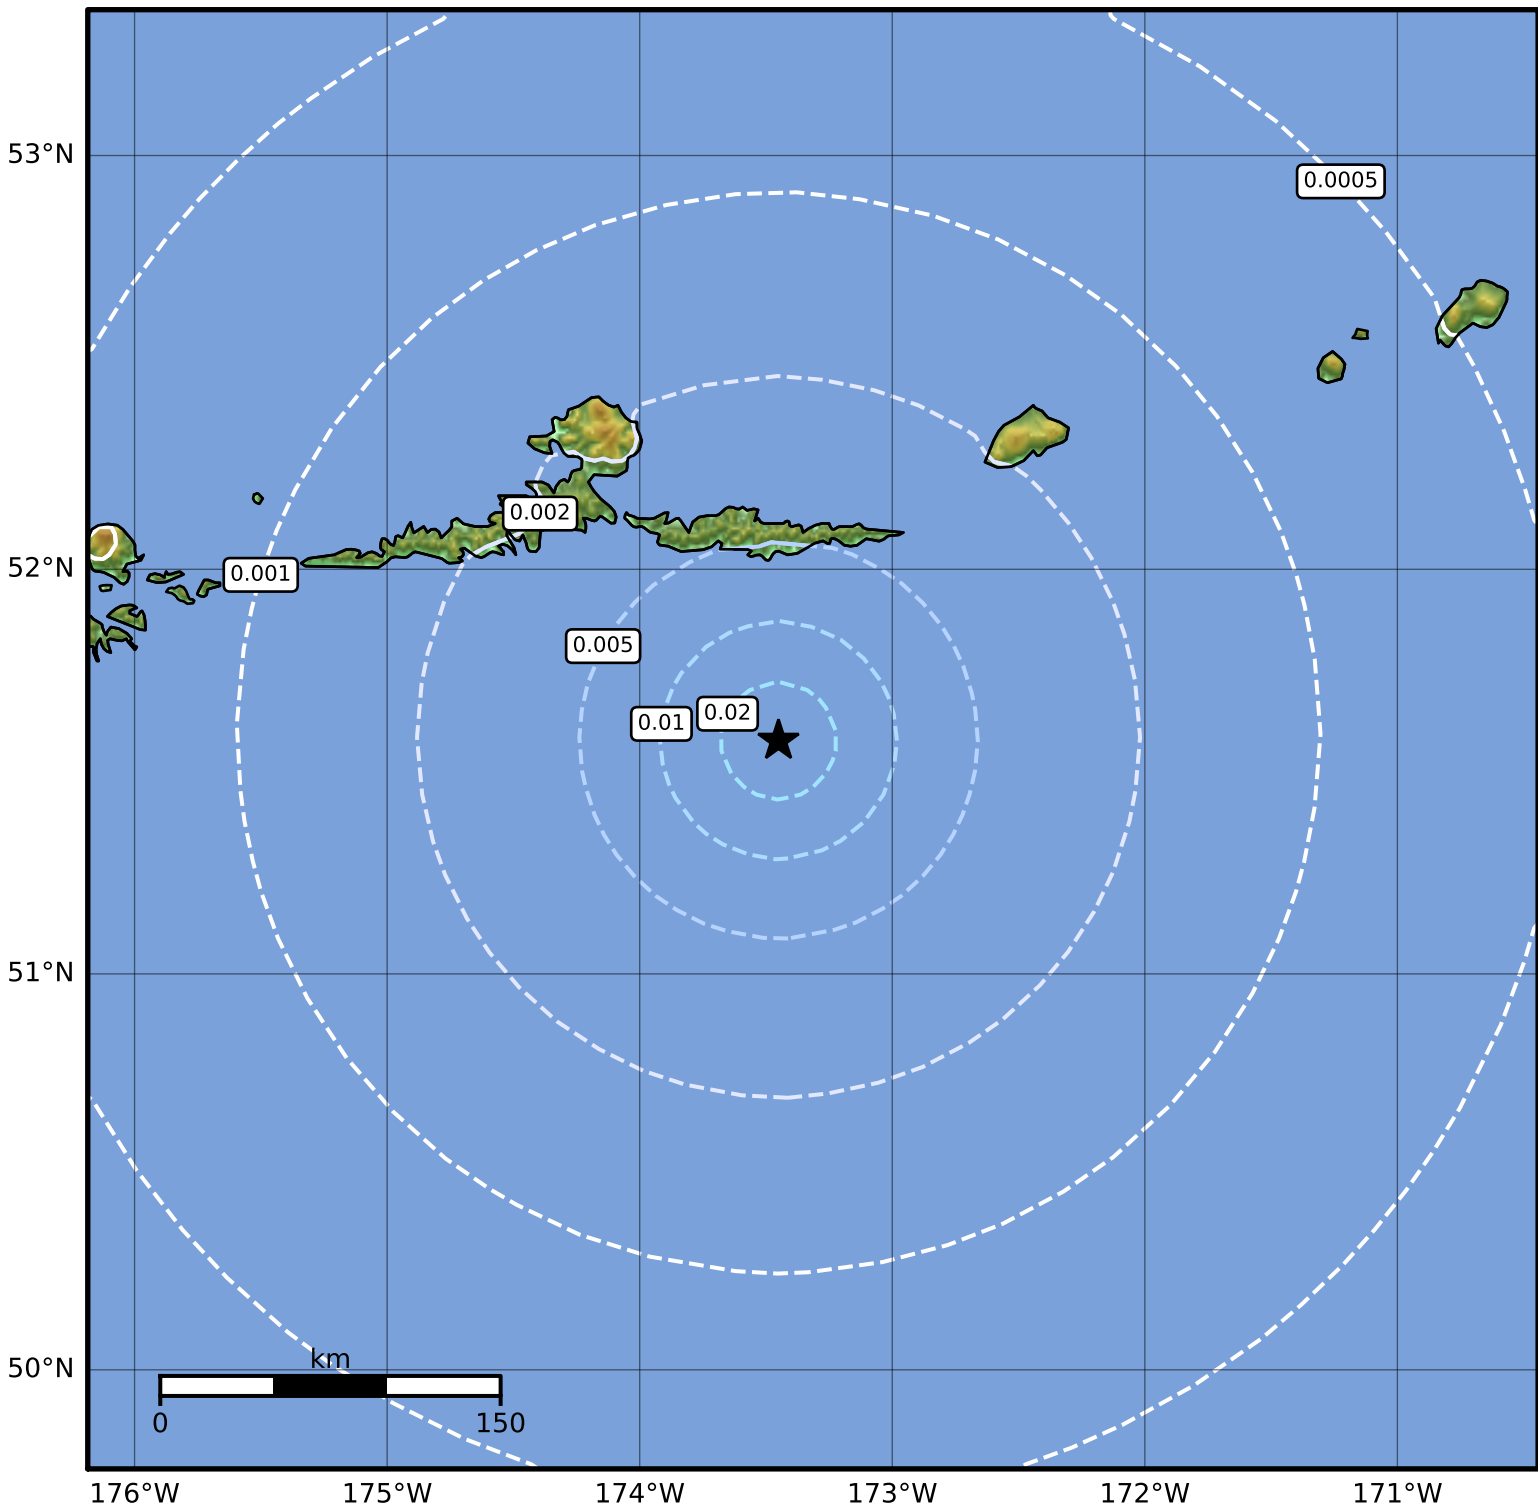

3.0 Second Peak Spectral Acceleration Map Alaska Earthquake Center  
ShakeMap: 85 km (53 miles) SE of Atka  
Mar 04, 2023 10:31:37 UTC M4.3 N51.58 W173.45 Depth: 17.2km ID:ak0232wczywg

Scale based on Worden et al. (2012)

△ Seismic Instrument ○ Reported Intensity

★ Epicenter

Version 1: Processed 2023-03-04T20:11:24Z