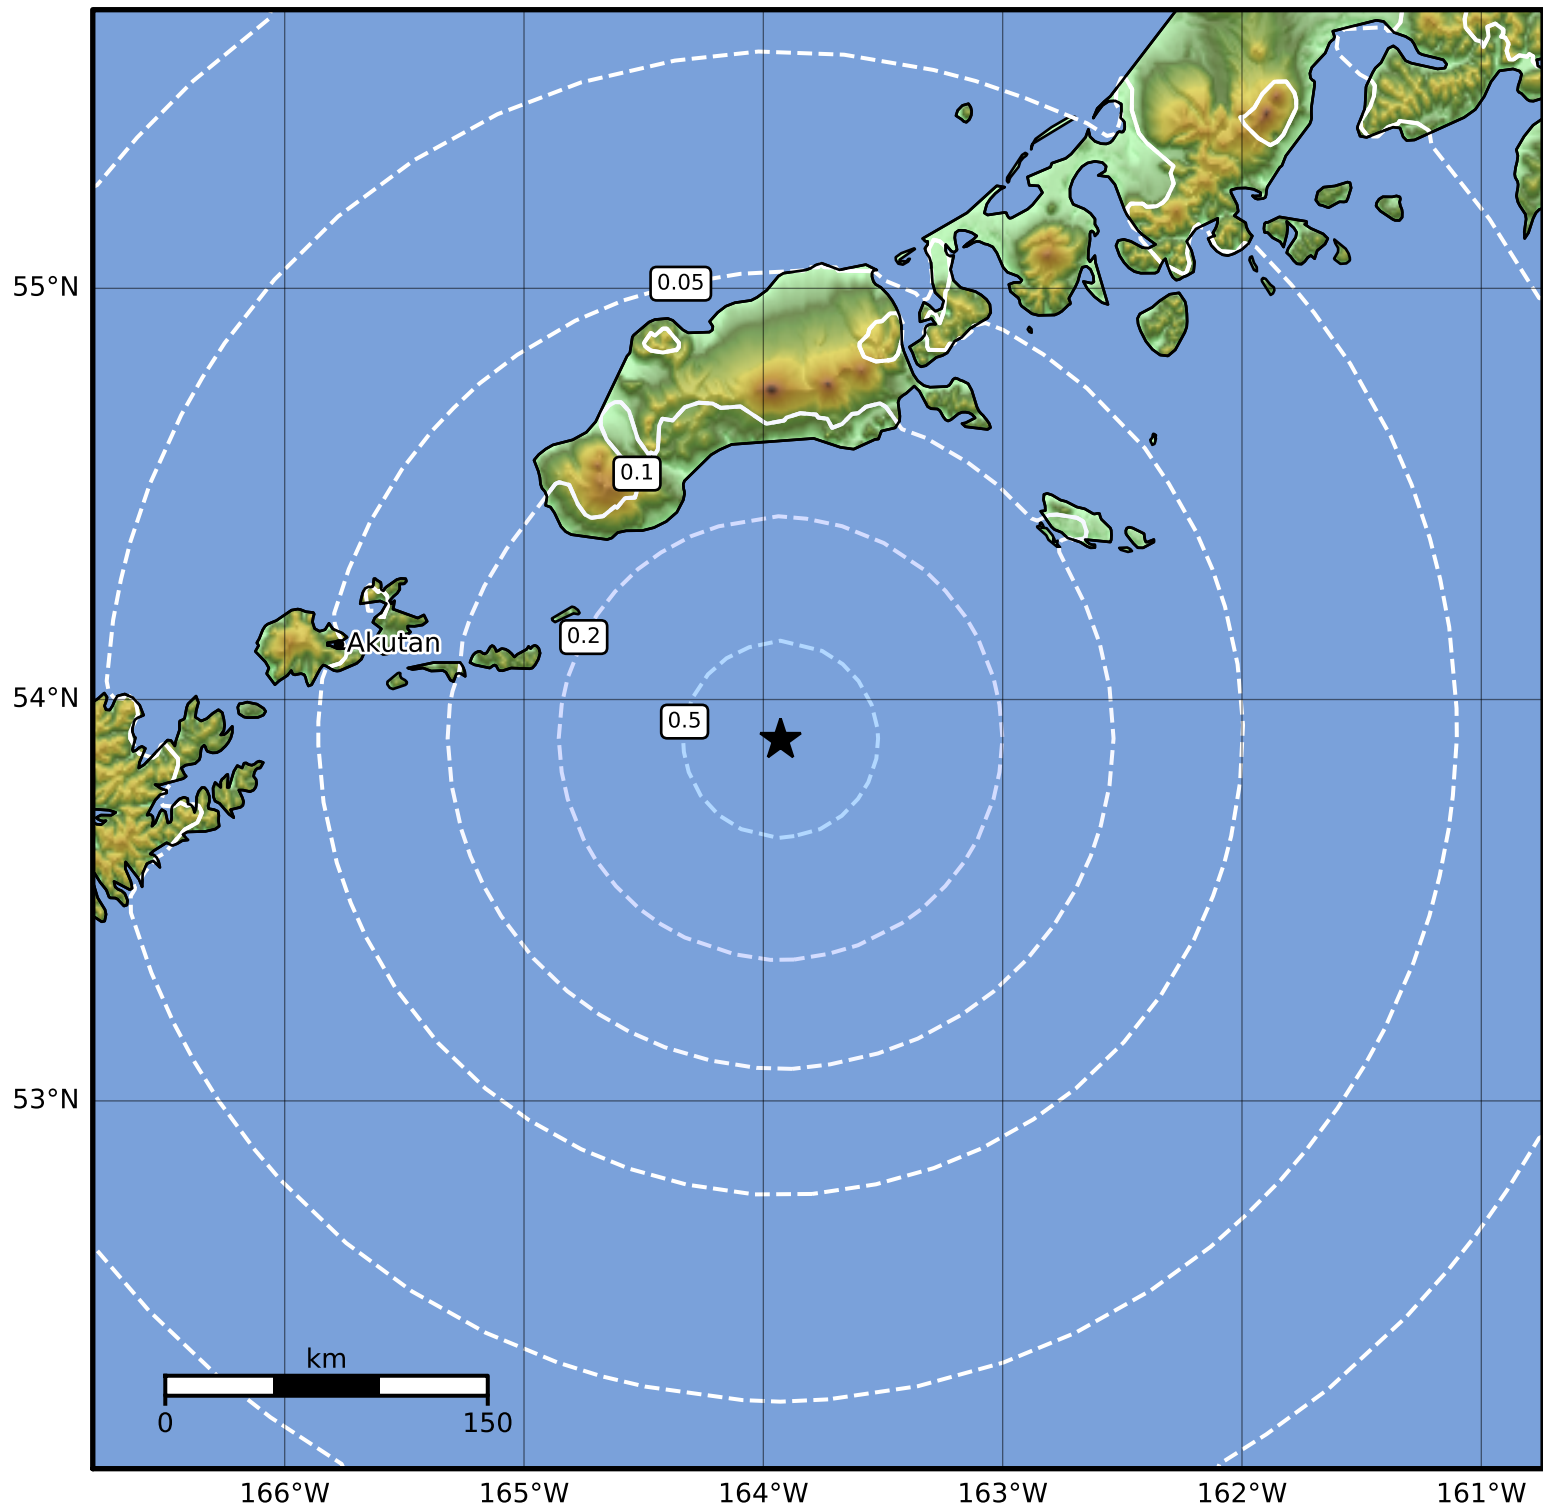

0.3 Second Peak Spectral Acceleration Map Alaska Earthquake Center
 ShakeMap: 111 km (69 miles) SSW of False Pass
 Mar 06, 2023 02:59:36 UTC M4.2 N53.90 W163.93 Depth: 38.3km ID:ak0232zjh5db

SA(0.3) (%g)	0.1	0.2	0.5	1	2	5	10	20	50	100	200
--------------	-----	-----	-----	---	---	---	----	----	----	-----	-----

Scale based on Worden et al. (2012)

Version 2: Processed 2023-03-06T16:05:06Z

△ Seismic Instrument ○ Reported Intensity

★ Epicenter