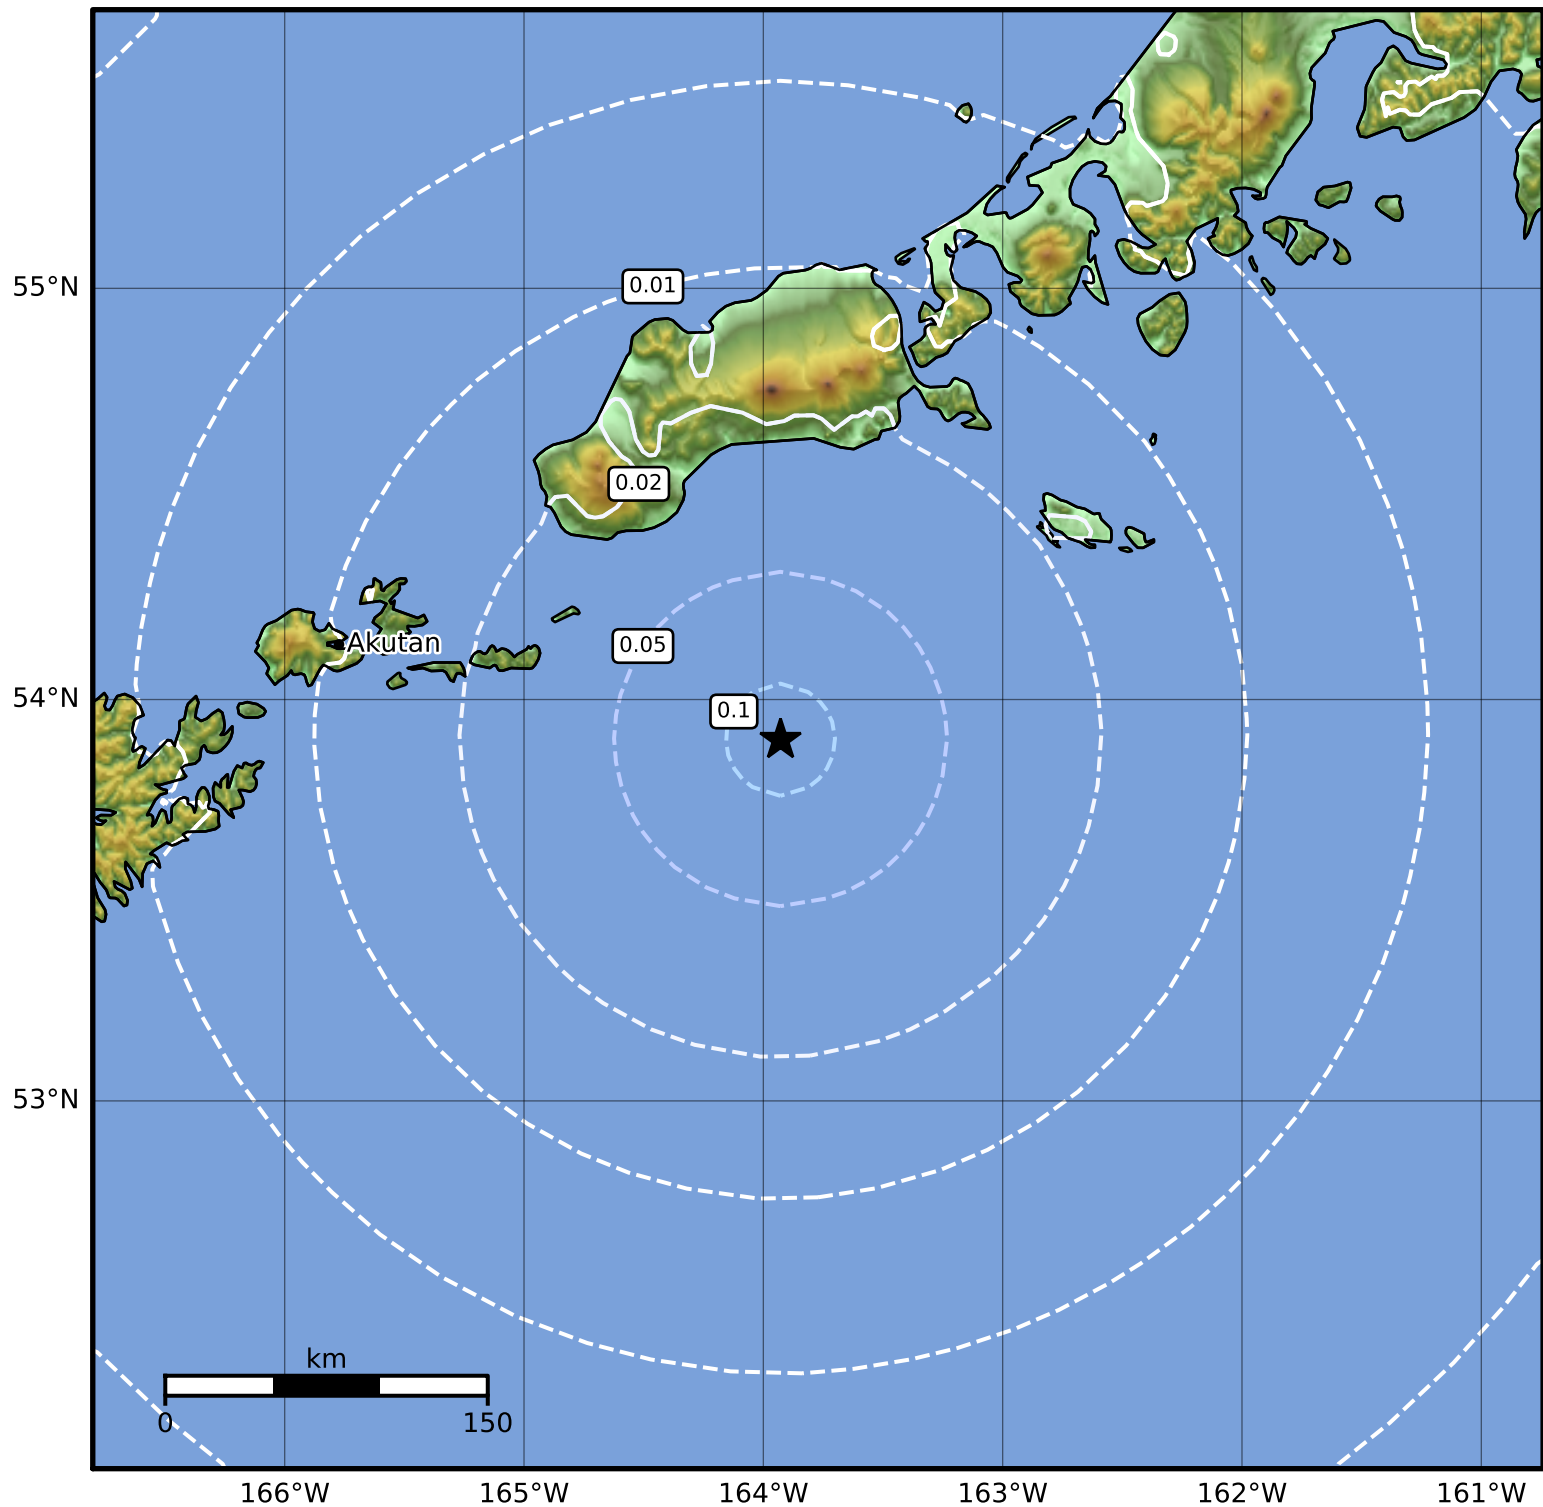

1.0 Second Peak Spectral Acceleration Map Alaska Earthquake Center
 ShakeMap: 111 km (69 miles) SSW of False Pass
 Mar 06, 2023 02:59:36 UTC M4.2 N53.90 W163.93 Depth: 38.3km ID:ak0232zjh5db

SA(1.0) (%g)	0.1	0.2	0.5	1	2	5	10	20	50	100	200
--------------	-----	-----	-----	---	---	---	----	----	----	-----	-----

Scale based on Worden et al. (2012)

Version 2: Processed 2023-03-06T16:05:06Z

△ Seismic Instrument ○ Reported Intensity

★ Epicenter