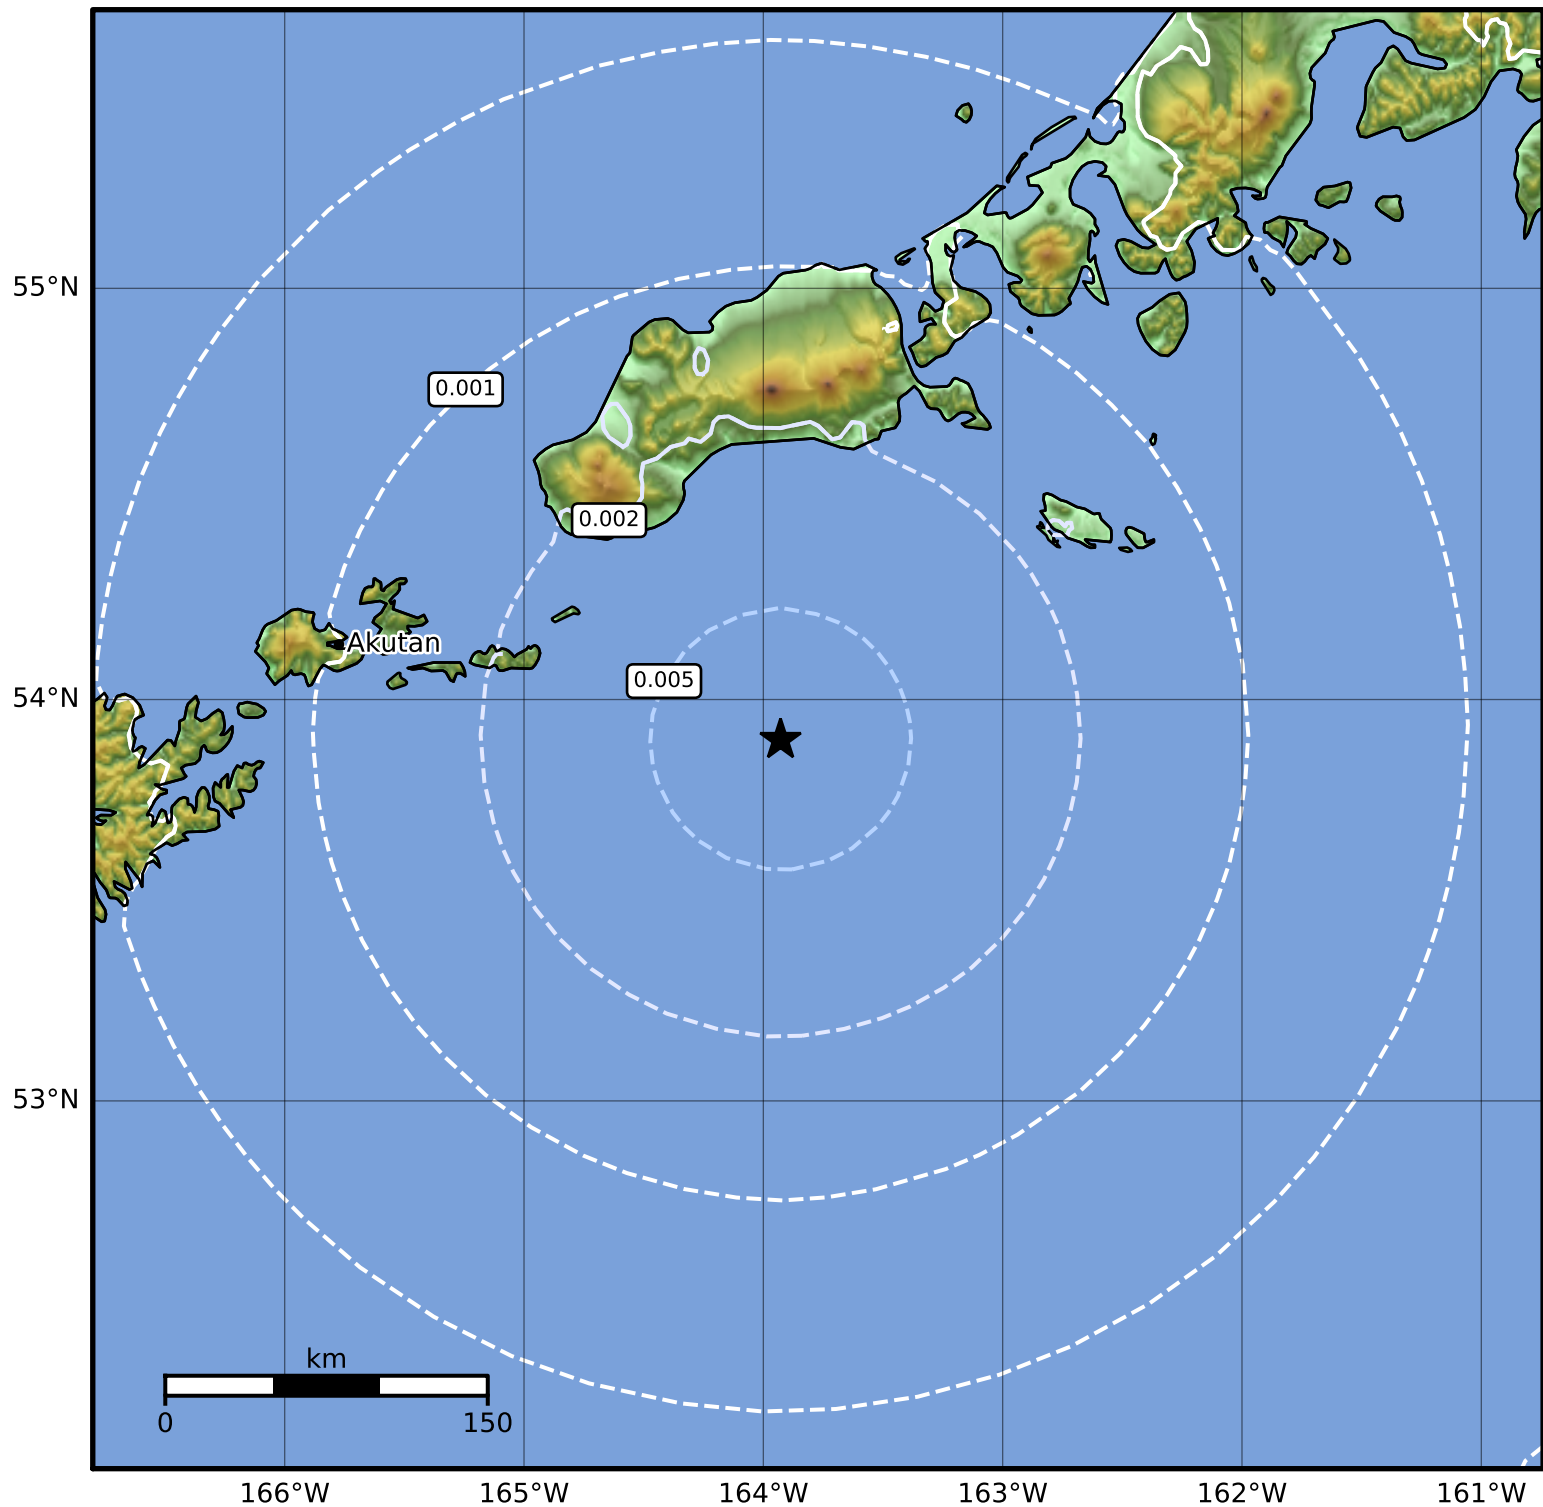

3.0 Second Peak Spectral Acceleration Map Alaska Earthquake Center  
ShakeMap: 111 km (69 miles) SSW of False Pass  
Mar 06, 2023 02:59:36 UTC M4.2 N53.90 W163.93 Depth: 38.3km ID:ak0232zjh5db

Scale based on Worden et al. (2012)

Version 2: Processed 2023-03-06T16:05:06Z

△ Seismic Instrument ○ Reported Intensity

★ Epicenter