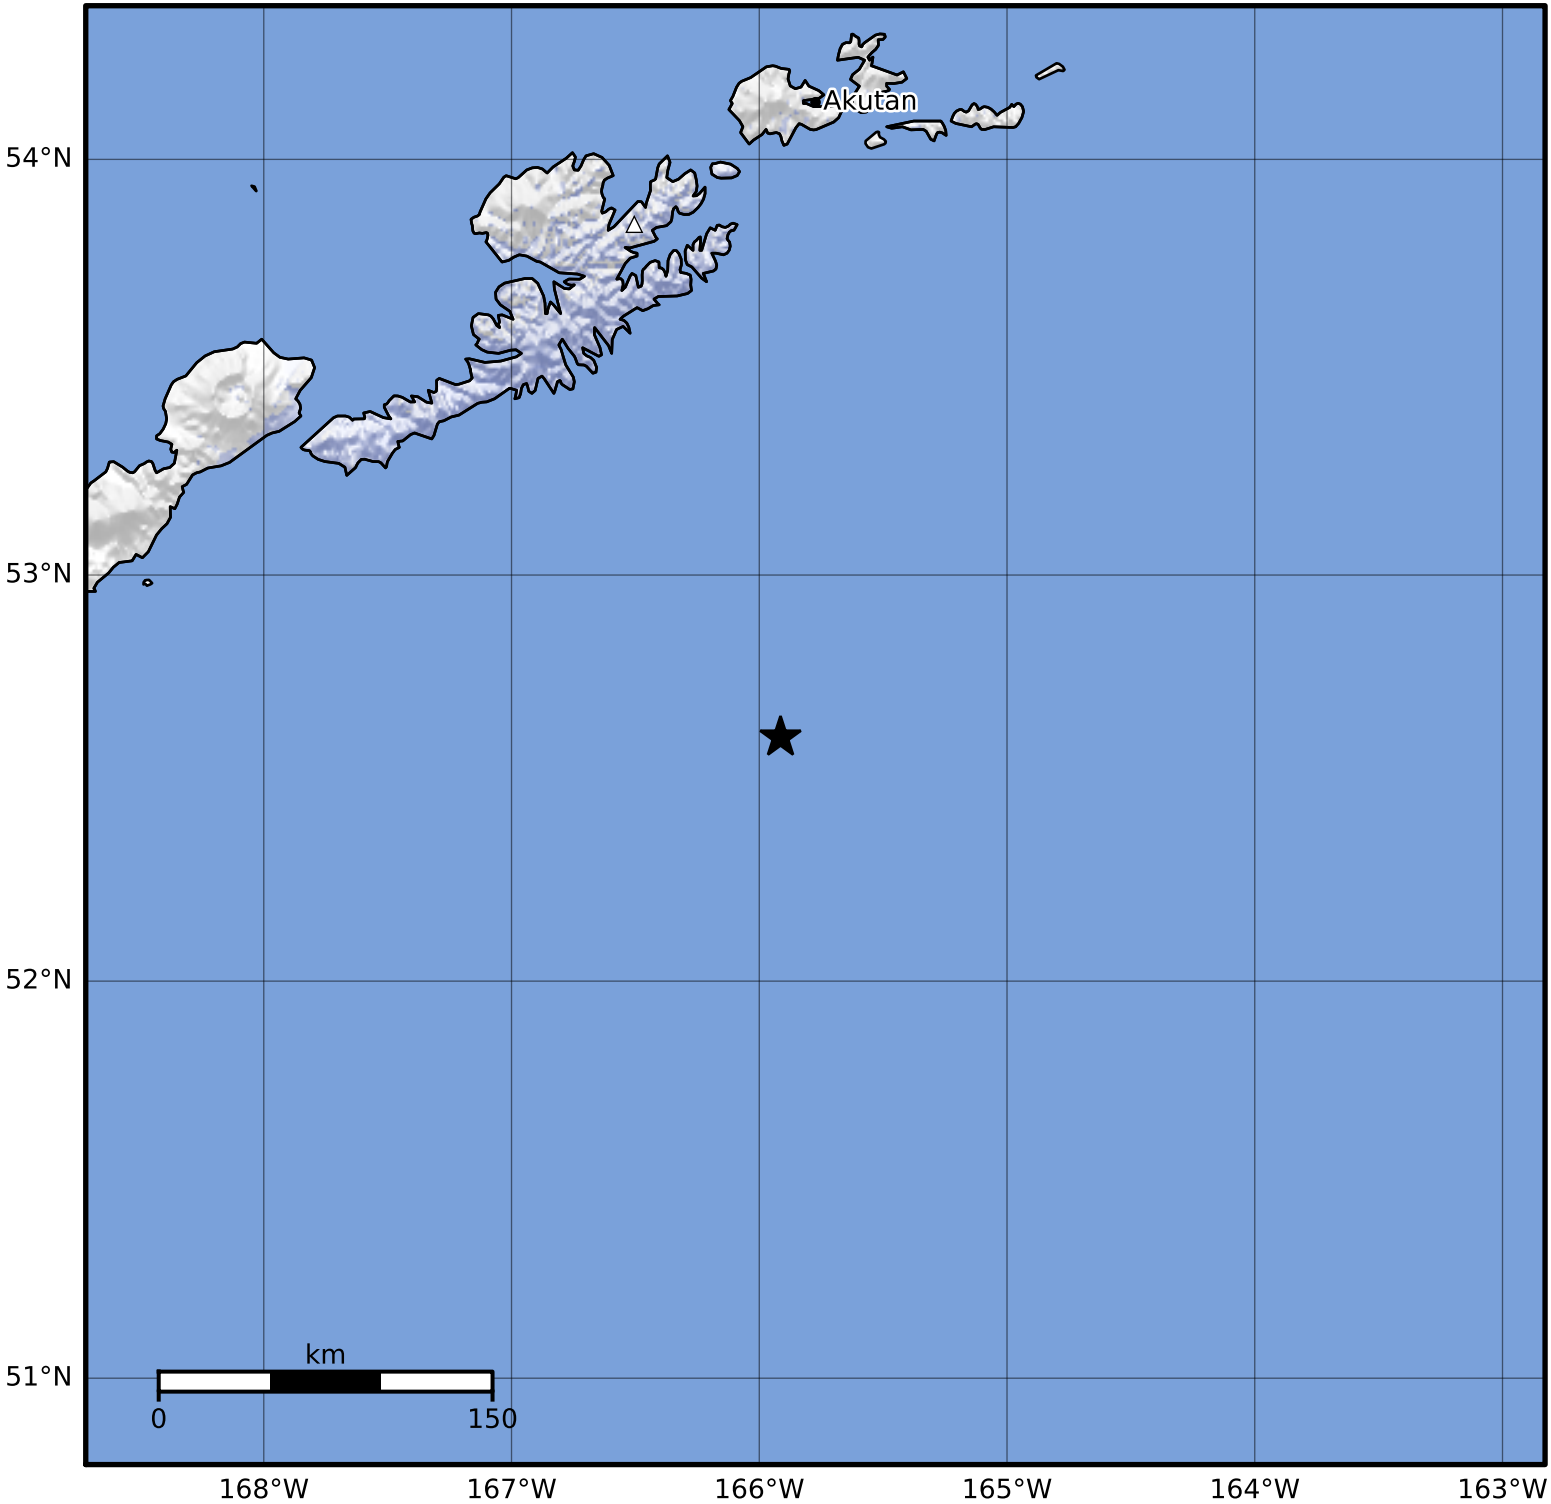

Macroseismic Intensity Map Alaska Earthquake Center  
 ShakeMap: 147 km (91 miles) SSE of Unalaska  
 Mar 08, 2023 03:14:04 UTC M3.6 N52.60 W165.91 Depth: 110.9km ID:ak02332uvkza

SHAKING	Not felt	Weak	Light	Moderate	Strong	Very strong	Severe	Violent	Extreme
DAMAGE	None	None	None	Very light	Light	Moderate	Moderate/heavy	Heavy	Very heavy
PGA(%g)	<0.0464	0.297	2.76	6.2	11.5	21.5	40.1	74.7	>139
PGV(cm/s)	<0.0215	0.135	1.41	4.65	9.64	20	41.4	85.8	>178
INTENSITY	<b>I</b>	<b>II-III</b>	<b>IV</b>	<b>V</b>	<b>VI</b>	<b>VII</b>	<b>VIII</b>	<b>IX</b>	<b>X+</b>

Scale based on Worden et al. (2012)

Version 1: Processed 2023-03-08T03:19:18Z

△ Seismic Instrument ○ Reported Intensity

★ Epicenter