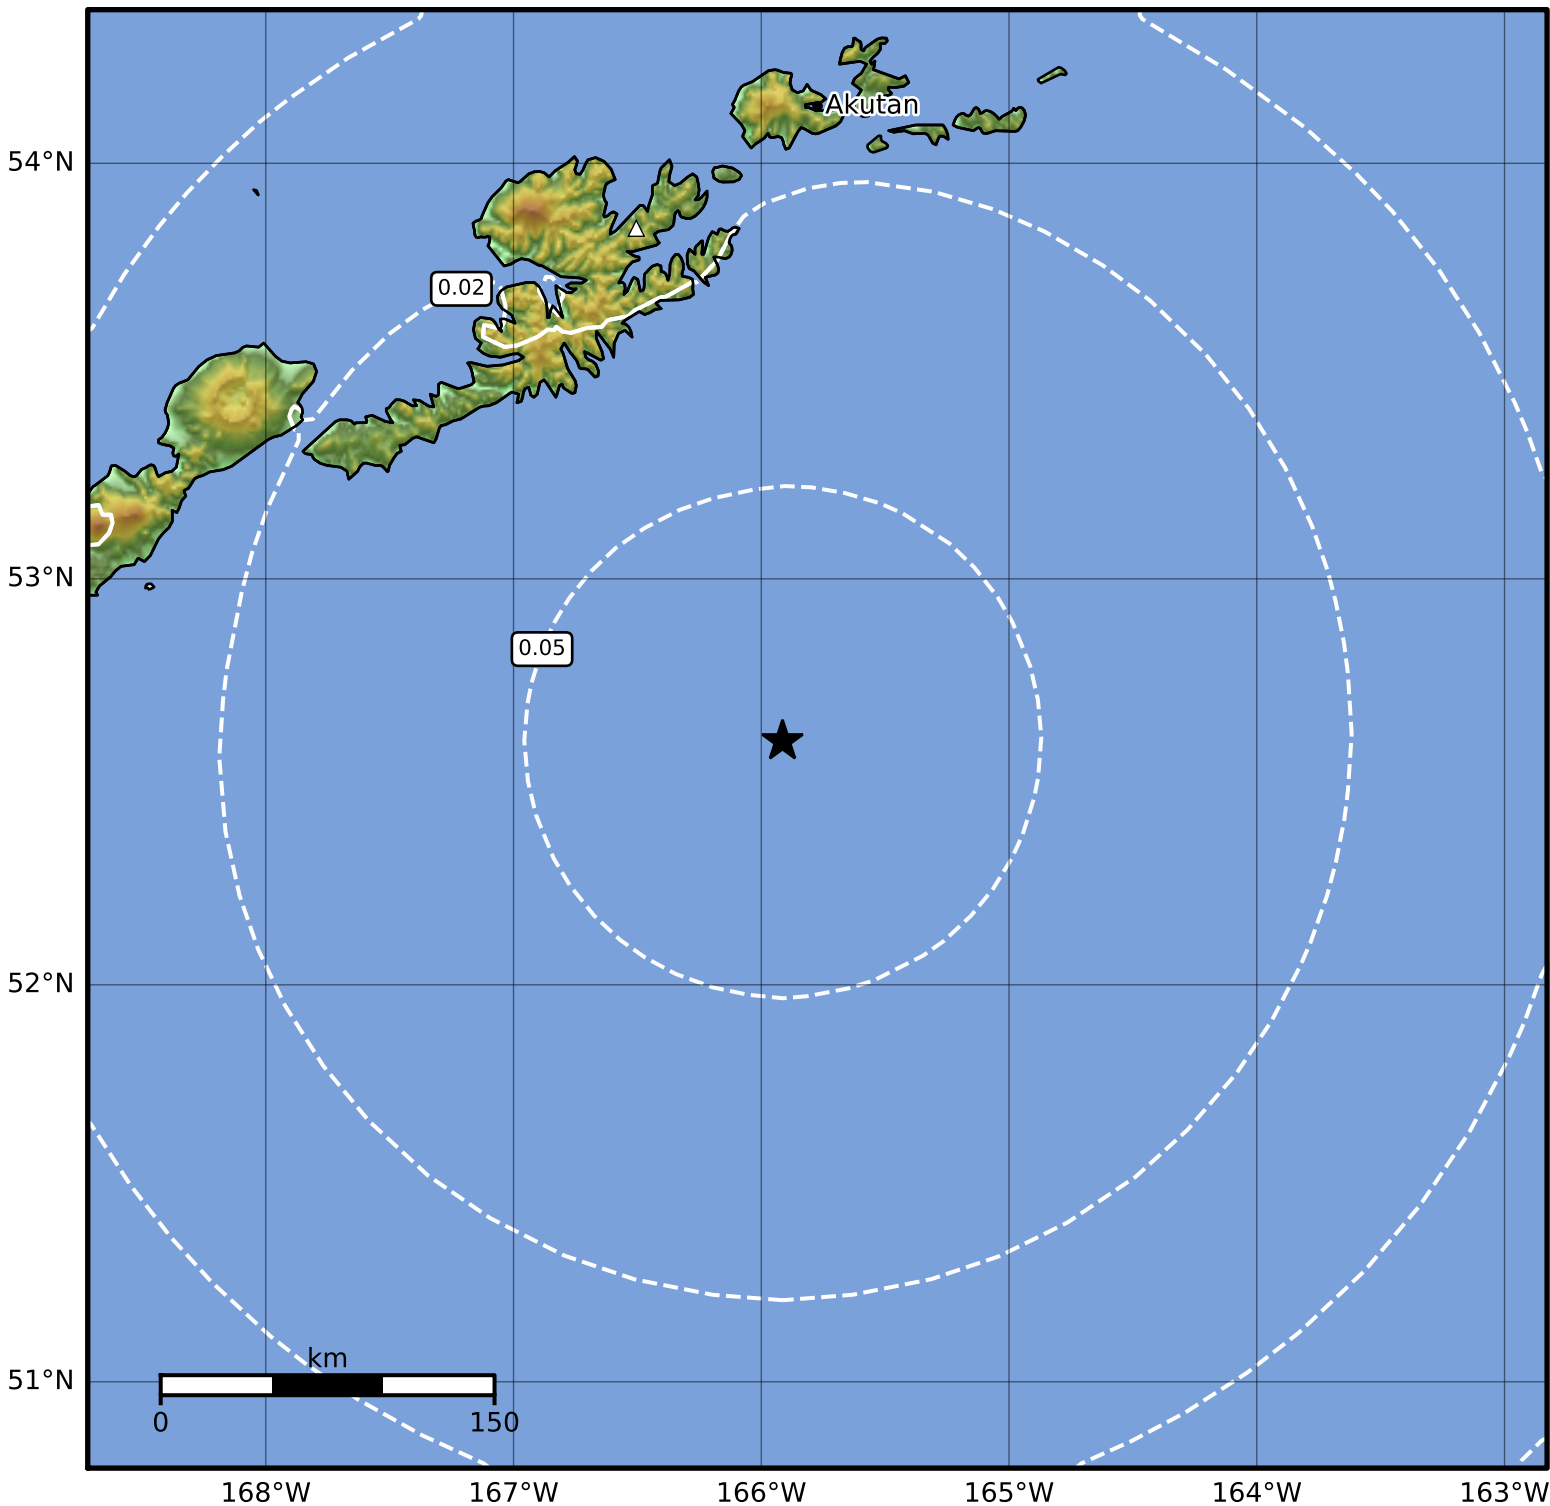

Peak Ground Acceleration Map Alaska Earthquake Center
ShakeMap: 147 km (91 miles) SSE of Unalaska
Mar 08, 2023 03:14:04 UTC M3.6 N52.60 W165.91 Depth: 110.9km ID:ak02332uvkza

PGA (%g)	0.1	0.2	0.5	1	2	5	10	20	50	100	200
----------	-----	-----	-----	---	---	---	----	----	----	-----	-----

Scale based on Worden et al. (2012)

△ Seismic Instrument ○ Reported Intensity

★ Epicenter

Version 1: Processed 2023-03-08T03:19:18Z