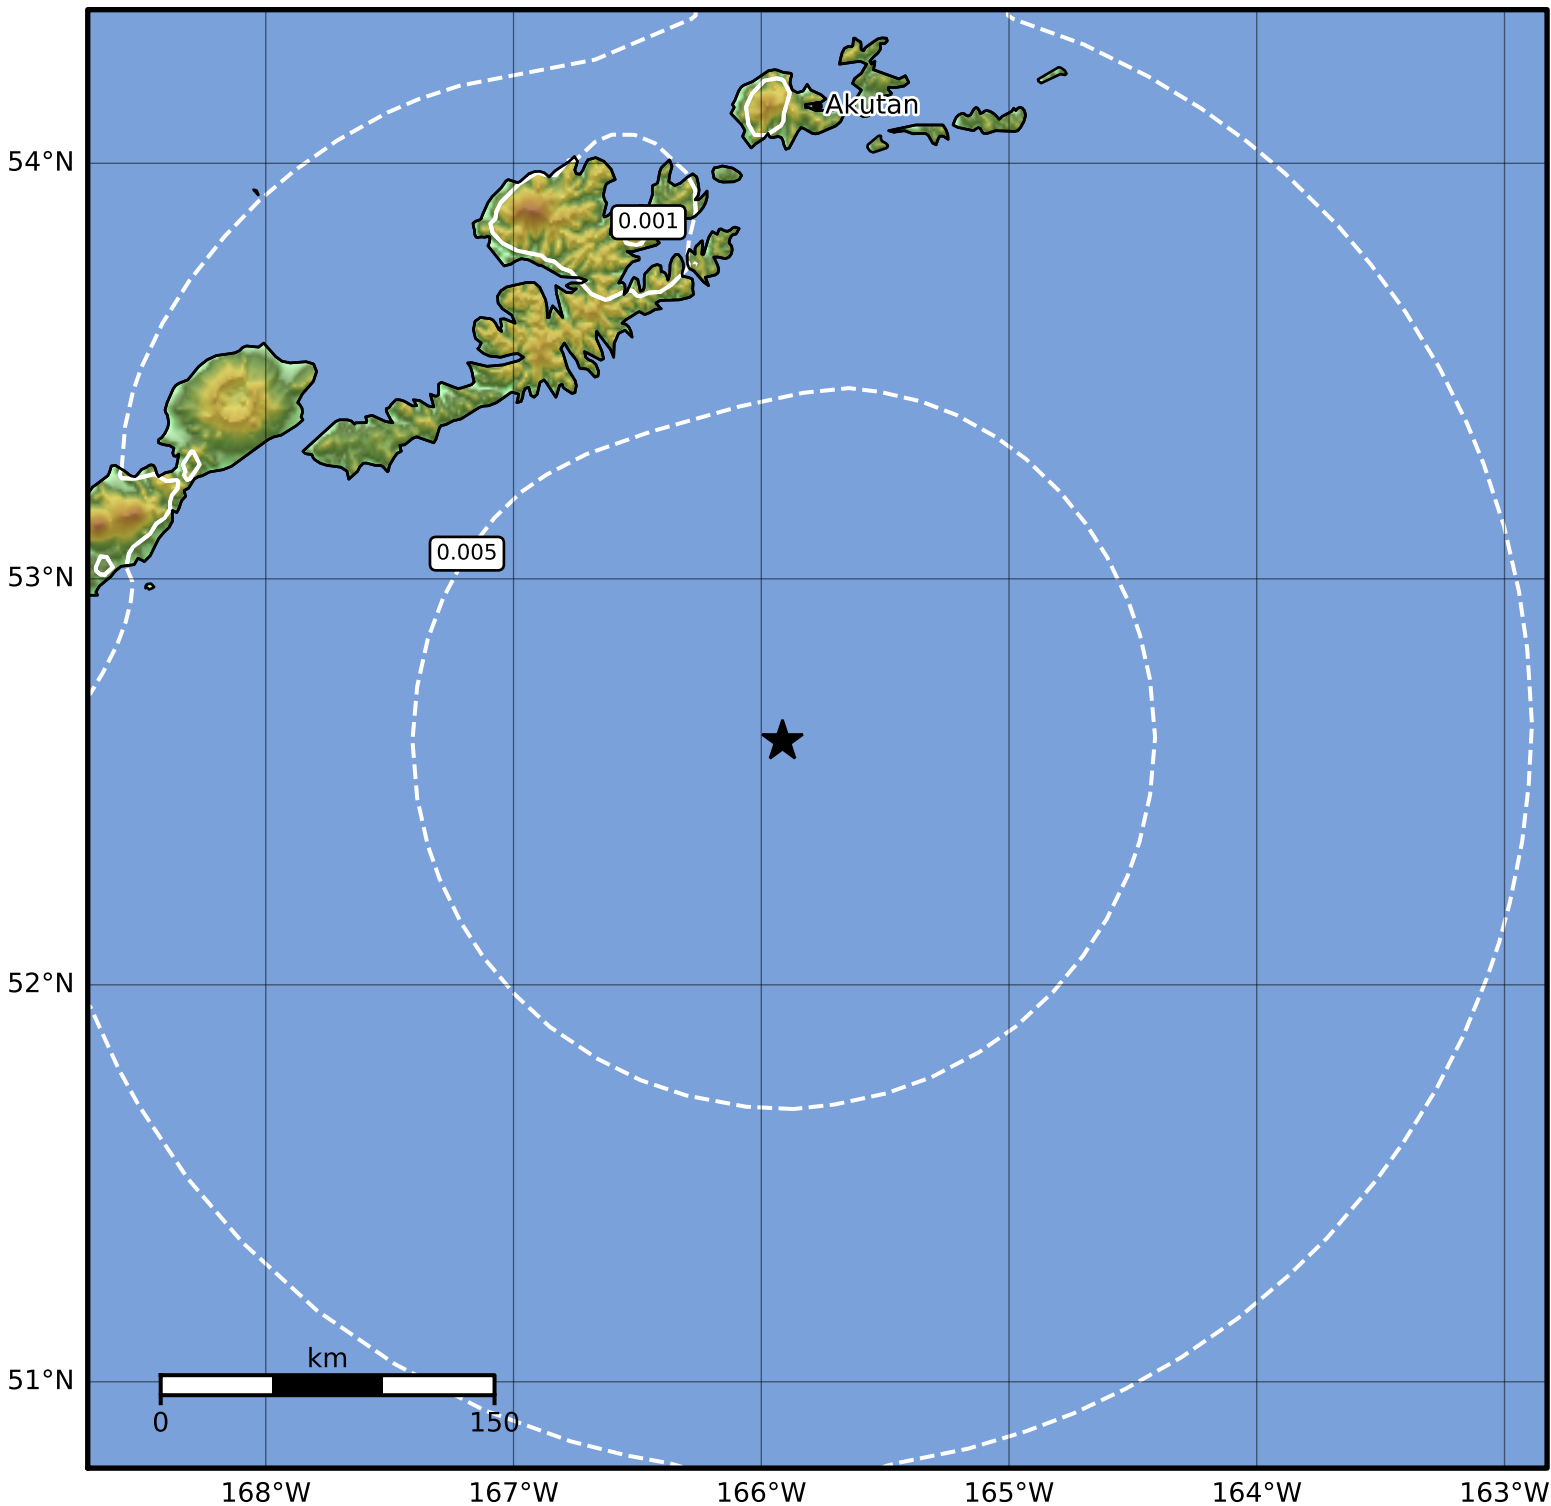

Peak Ground Velocity Map Alaska Earthquake Center  
ShakeMap: 147 km (91 miles) SSE of Unalaska  
Mar 08, 2023 03:14:04 UTC M3.6 N52.60 W165.91 Depth: 110.9km ID:ak02332uvkza

PGV (cm/s)	0.1	0.2	0.5	1	2	5	10	20	50	100	200
------------	-----	-----	-----	---	---	---	----	----	----	-----	-----

Scale based on Worden et al. (2012)

△ Seismic Instrument ○ Reported Intensity

★ Epicenter

Version 1: Processed 2023-03-08T03:19:18Z