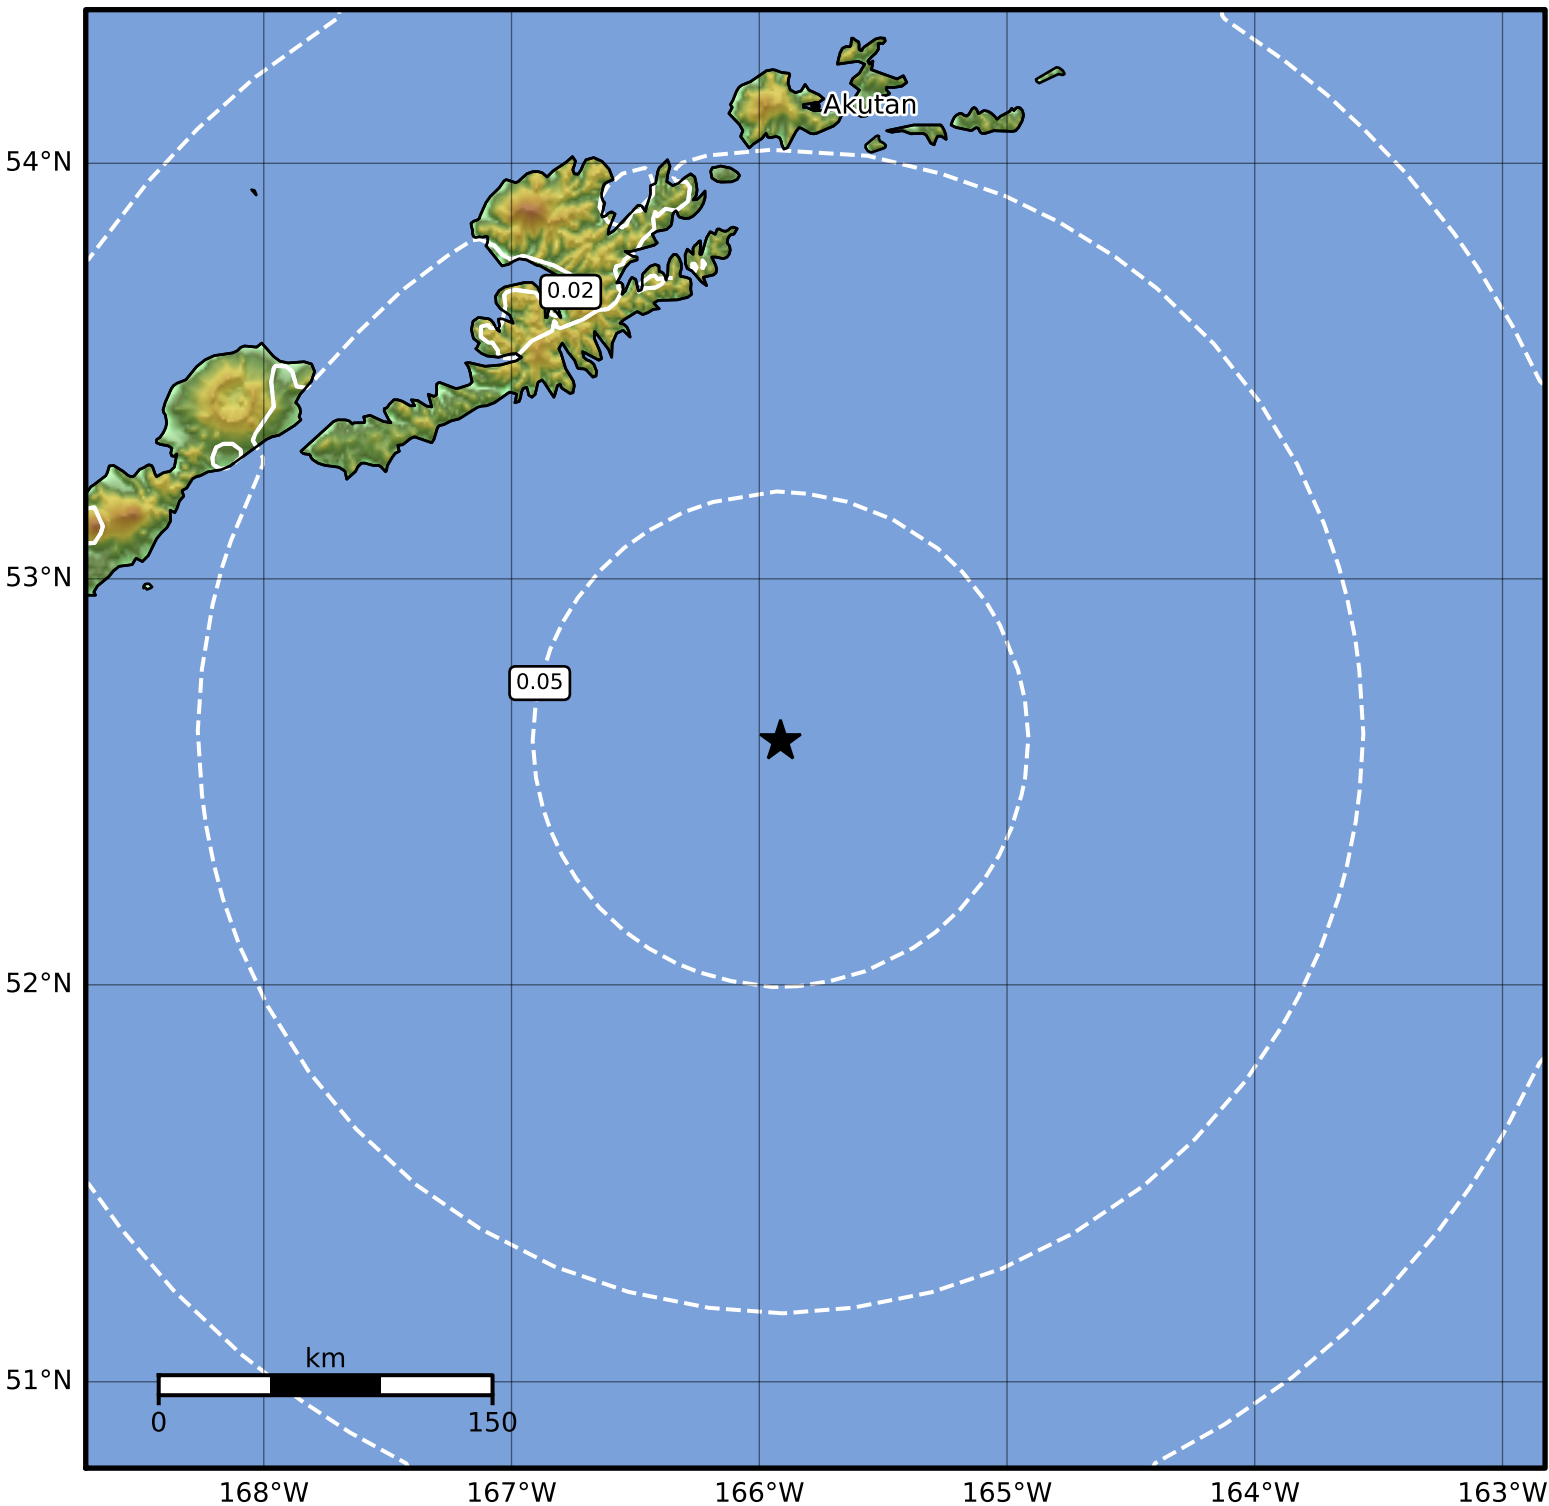

0.3 Second Peak Spectral Acceleration Map Alaska Earthquake Center
 ShakeMap: 147 km (91 miles) SSE of Unalaska
 Mar 08, 2023 03:14:04 UTC M3.6 N52.60 W165.91 Depth: 110.9km ID:ak02332uvkza

SA(0.3) (%g)	0.1	0.2	0.5	1	2	5	10	20	50	100	200
--------------	-----	-----	-----	---	---	---	----	----	----	-----	-----

Scale based on Worden et al. (2012)

Version 1: Processed 2023-03-08T03:19:18Z

△ Seismic Instrument ○ Reported Intensity

★ Epicenter