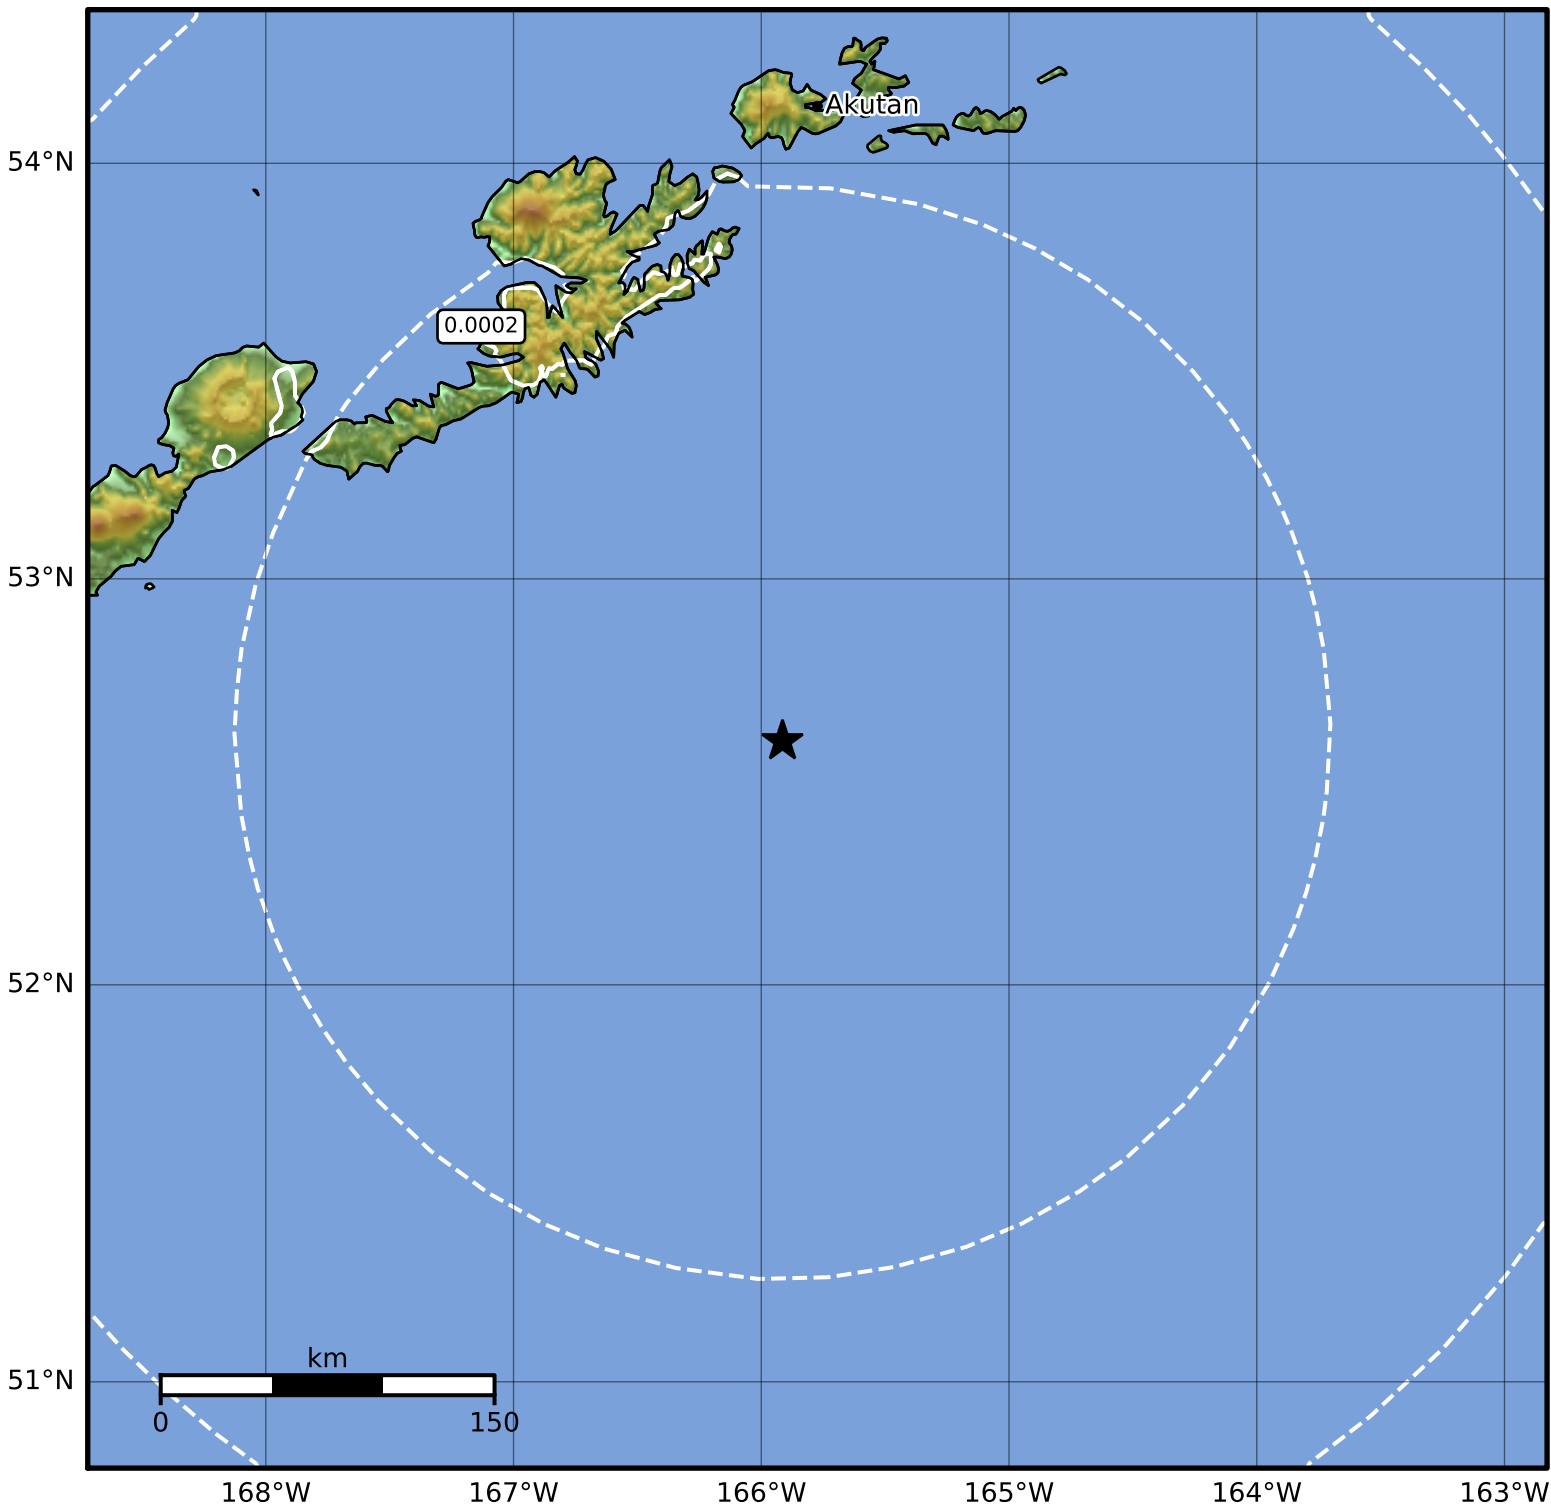

3.0 Second Peak Spectral Acceleration Map Alaska Earthquake Center
ShakeMap: 147 km (91 miles) SSE of Unalaska
Mar 08, 2023 03:14:04 UTC M3.6 N52.60 W165.91 Depth: 110.9km ID:ak02332uvkza

Scale based on Worden et al. (2012)

△ Seismic Instrument ○ Reported Intensity

★ Epicenter

Version 1: Processed 2023-03-08T03:19:18Z