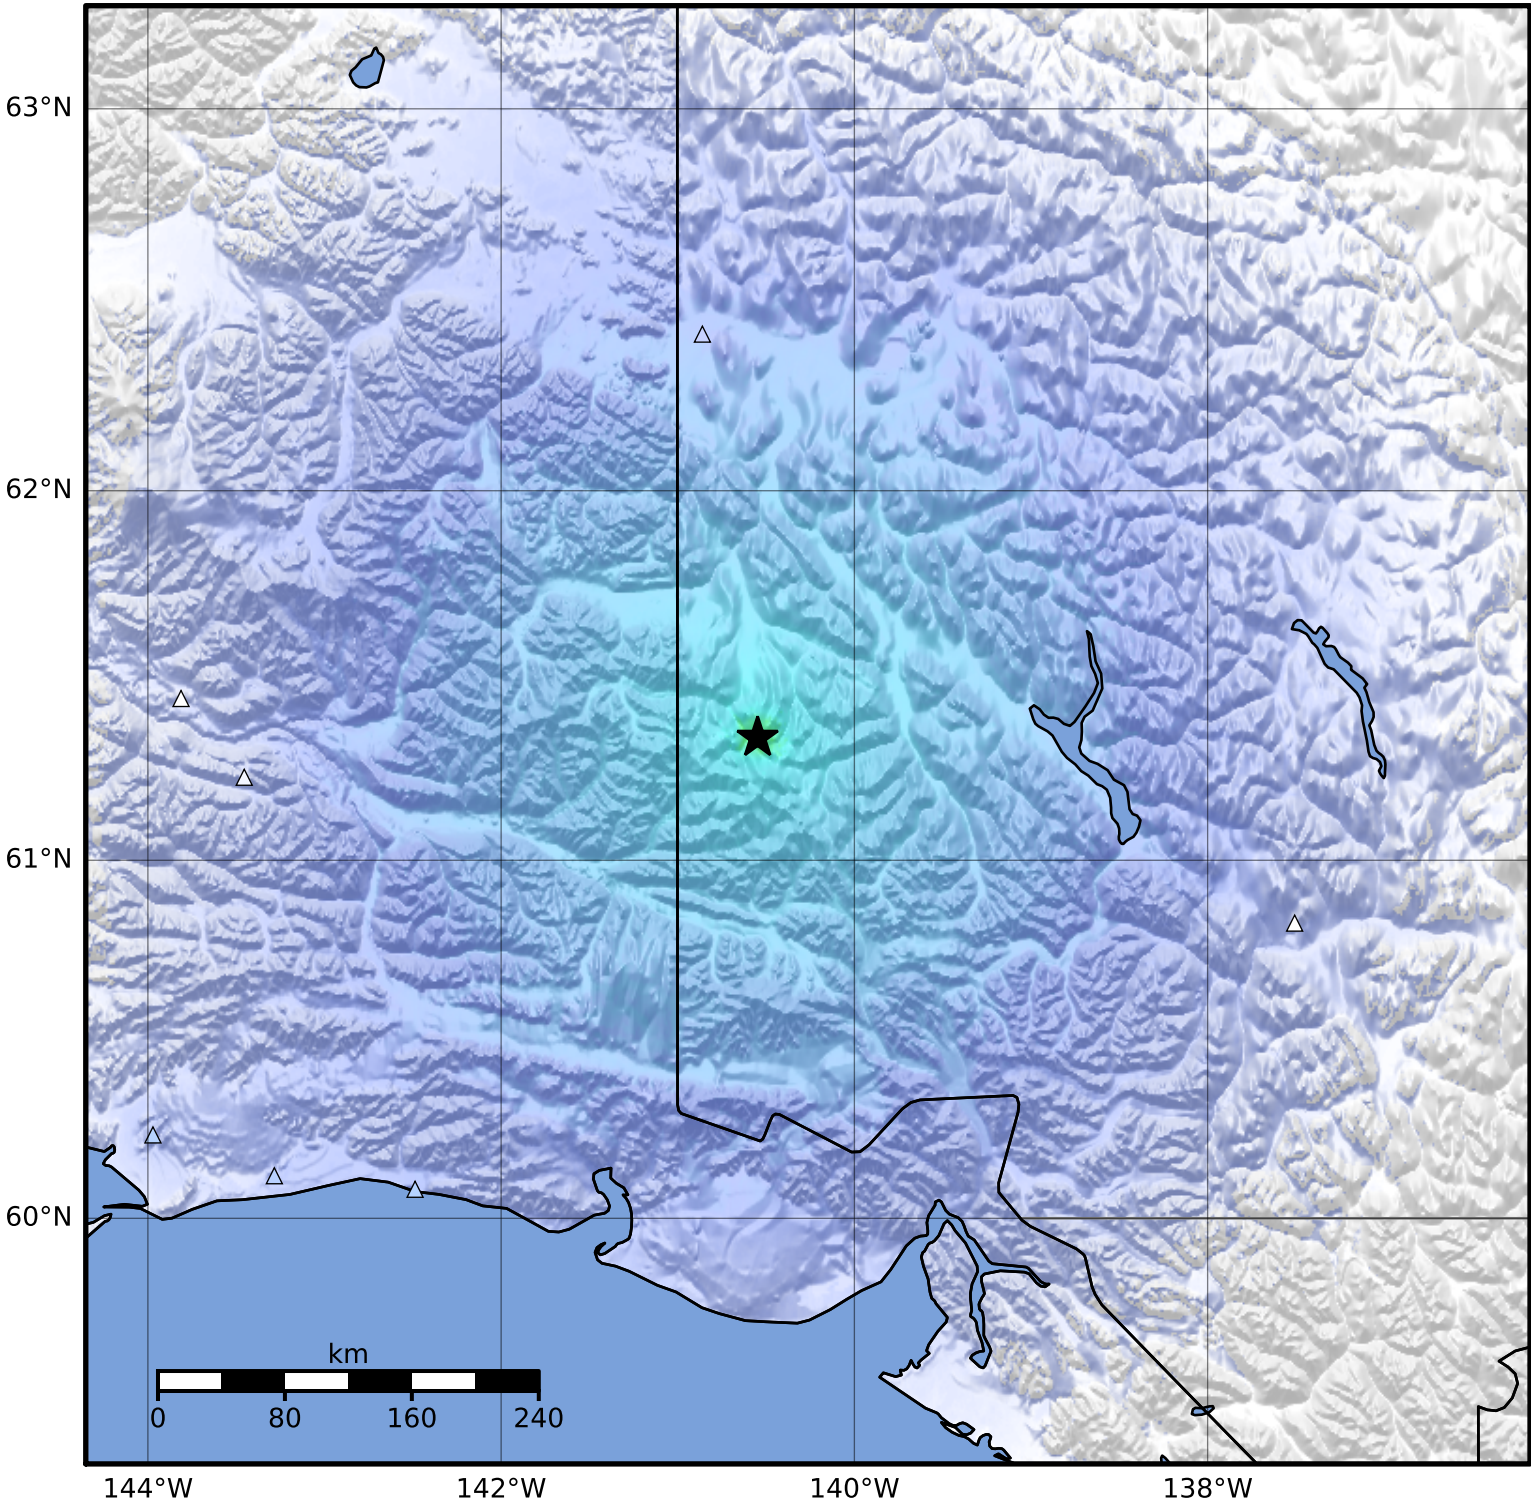

Macroseismic Intensity Map Alaska Earthquake Center
 ShakeMap: 86 km (53 miles) WNW of Burwash Landing
 Mar 08, 2023 07:32:53 UTC M4.7 N61.34 W140.55 Depth: 9.1km ID:ak02332xd9ds

SHAKING	Not felt	Weak	Light	Moderate	Strong	Very strong	Severe	Violent	Extreme
DAMAGE	None	None	None	Very light	Light	Moderate	Moderate/heavy	Heavy	Very heavy
PGA(%g)	<0.0464	0.297	2.76	6.2	11.5	21.5	40.1	74.7	>139
PGV(cm/s)	<0.0215	0.135	1.41	4.65	9.64	20	41.4	85.8	>178
INTENSITY	I	II-III	IV	V	VI	VII	VIII	IX	X+

Scale based on Worden et al. (2012)

Version 2: Processed 2023-03-08T07:54:55Z

△ Seismic Instrument ○ Reported Intensity

★ Epicenter