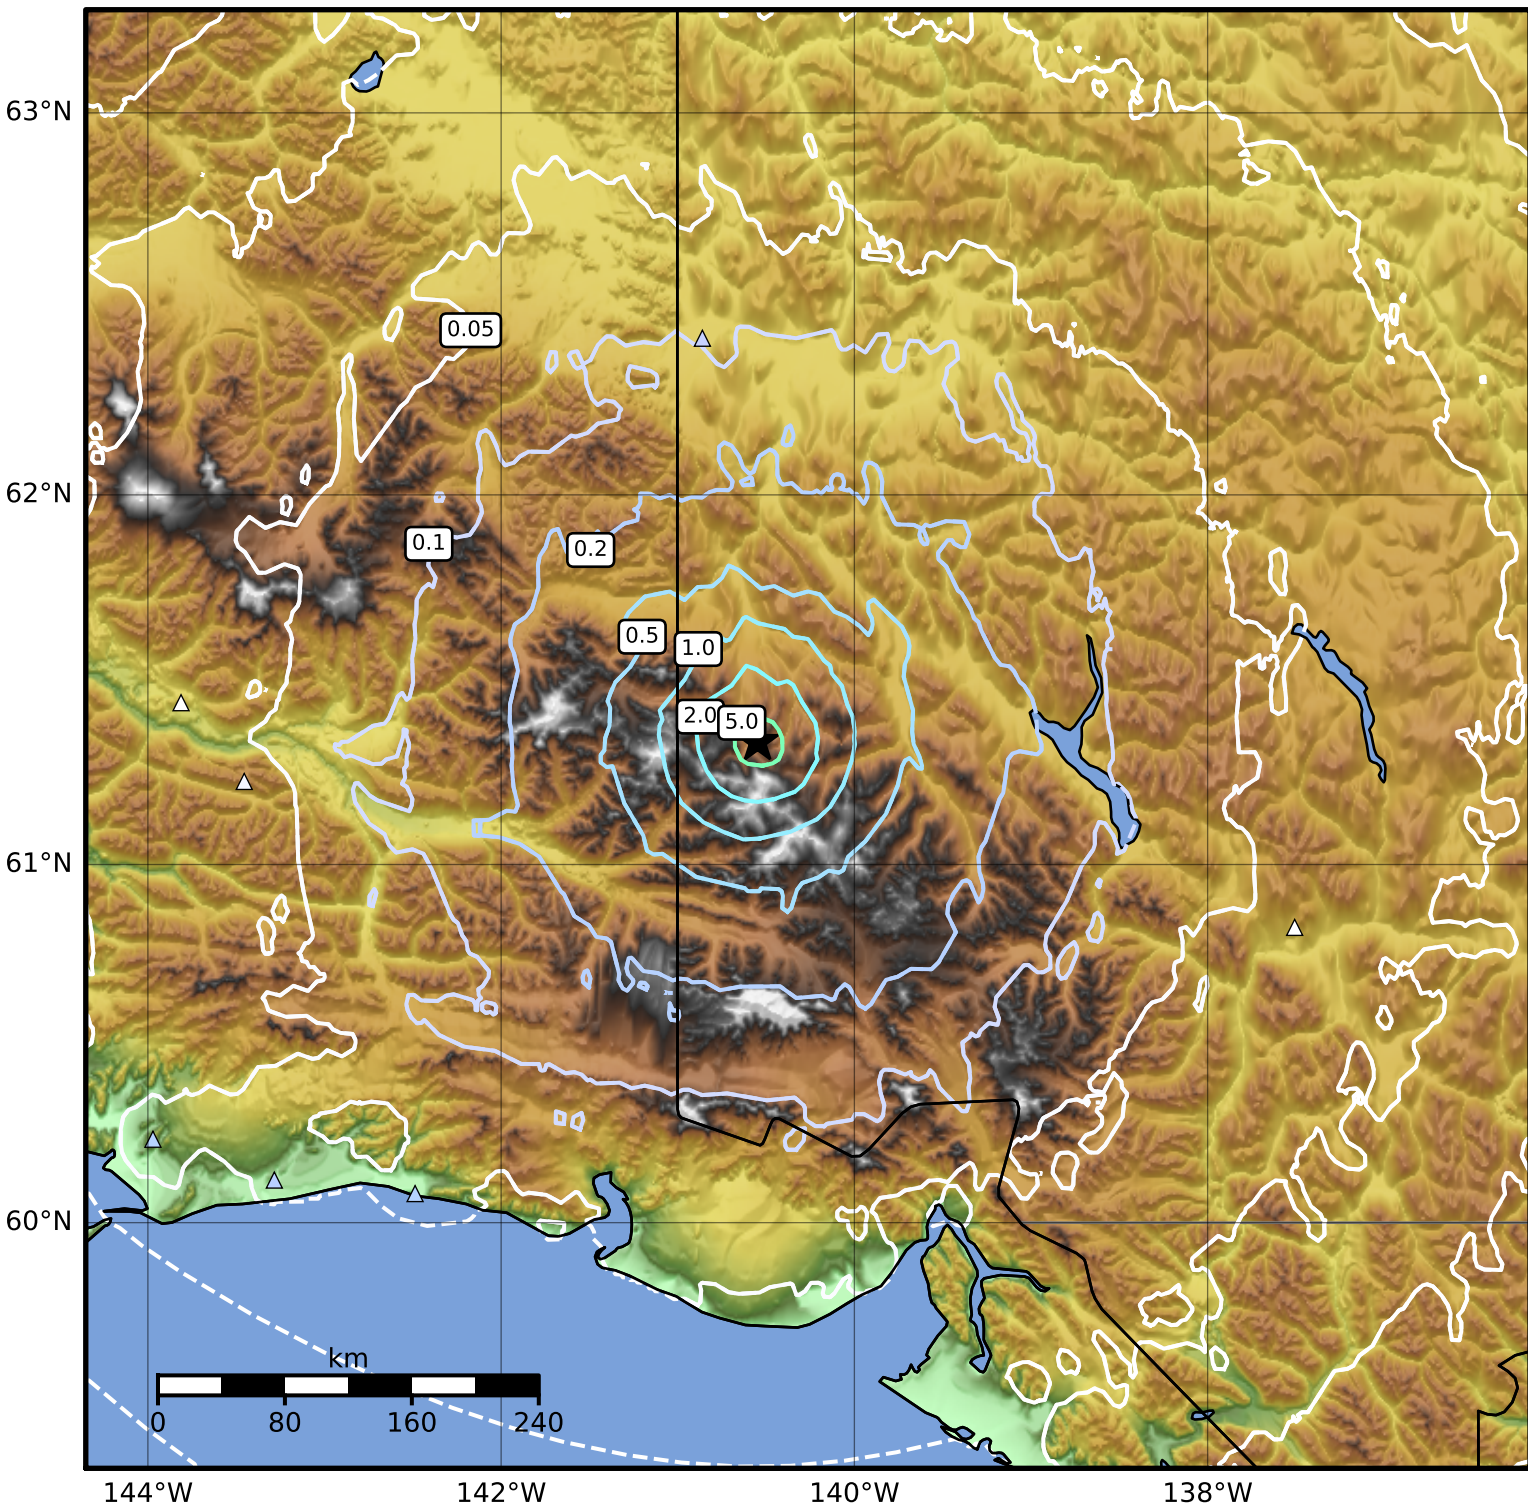

Peak Ground Acceleration Map Alaska Earthquake Center  
 ShakeMap: 86 km (53 miles) WNW of Burwash Landing  
 Mar 08, 2023 07:32:53 UTC M4.7 N61.34 W140.55 Depth: 9.1km ID:ak02332xd9ds

PGA (%g)	0.1	0.2	0.5	1	2	5	10	20	50	100	200
----------	-----	-----	-----	---	---	---	----	----	----	-----	-----

Scale based on Worden et al. (2012)

Version 2: Processed 2023-03-08T07:54:55Z

△ Seismic Instrument ○ Reported Intensity

★ Epicenter