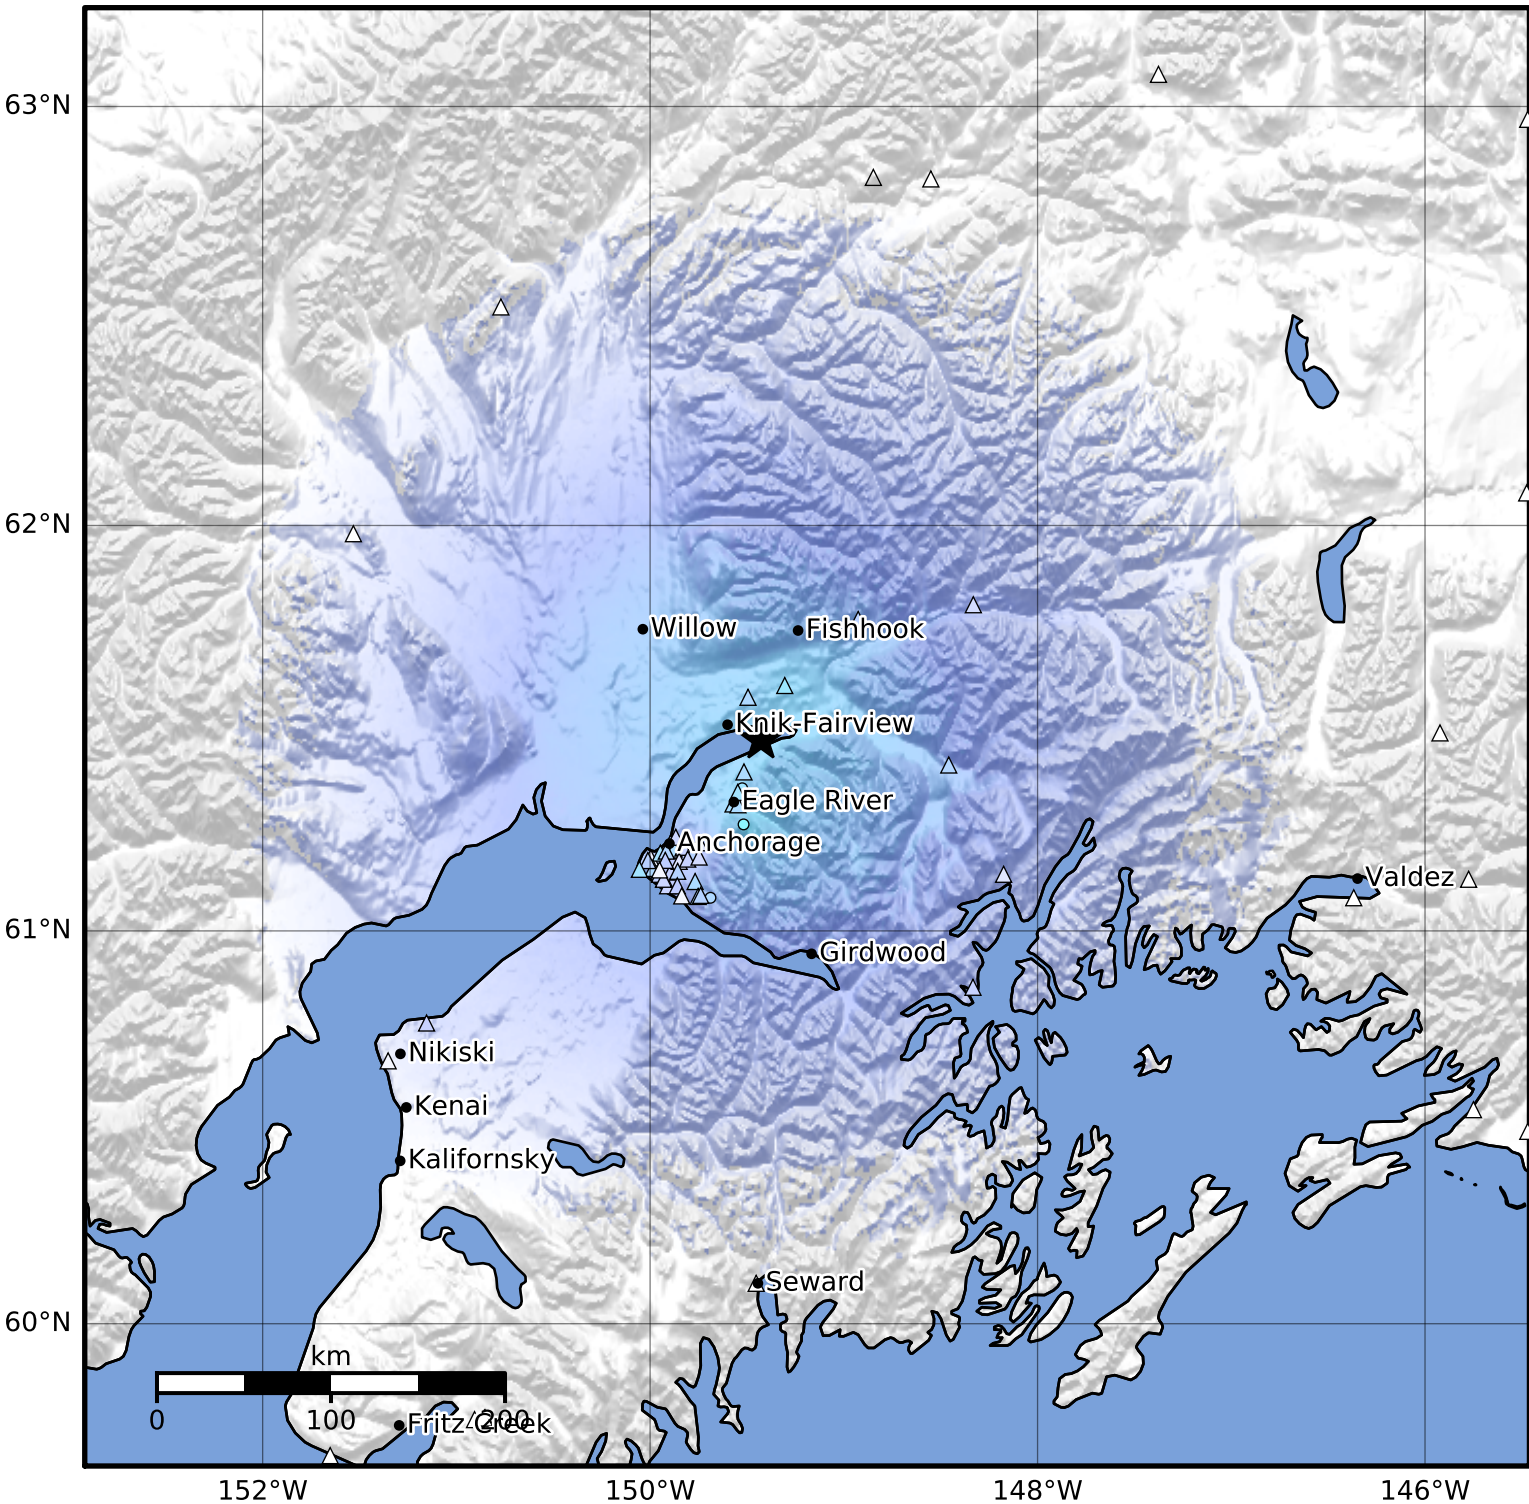

Macroseismic Intensity Map Alaska Earthquake Center
 ShakeMap: 10 km (6 miles) NNE of Chugiak
 Mar 08, 2023 17:24:25 UTC M3.9 N61.47 W149.43 Depth: 40.4km ID:ak0233339thf

SHAKING	Not felt	Weak	Light	Moderate	Strong	Very strong	Severe	Violent	Extreme
DAMAGE	None	None	None	Very light	Light	Moderate	Moderate/heavy	Heavy	Very heavy
PGA(%g)	<0.0464	0.297	2.76	6.2	11.5	21.5	40.1	74.7	>139
PGV(cm/s)	<0.0215	0.135	1.41	4.65	9.64	20	41.4	85.8	>178
INTENSITY	I	II-III	IV	V	VI	VII	VIII	IX	X+

Scale based on Worden et al. (2012)

Version 2: Processed 2023-03-08T17:38:23Z

△ Seismic Instrument ○ Reported Intensity

★ Epicenter