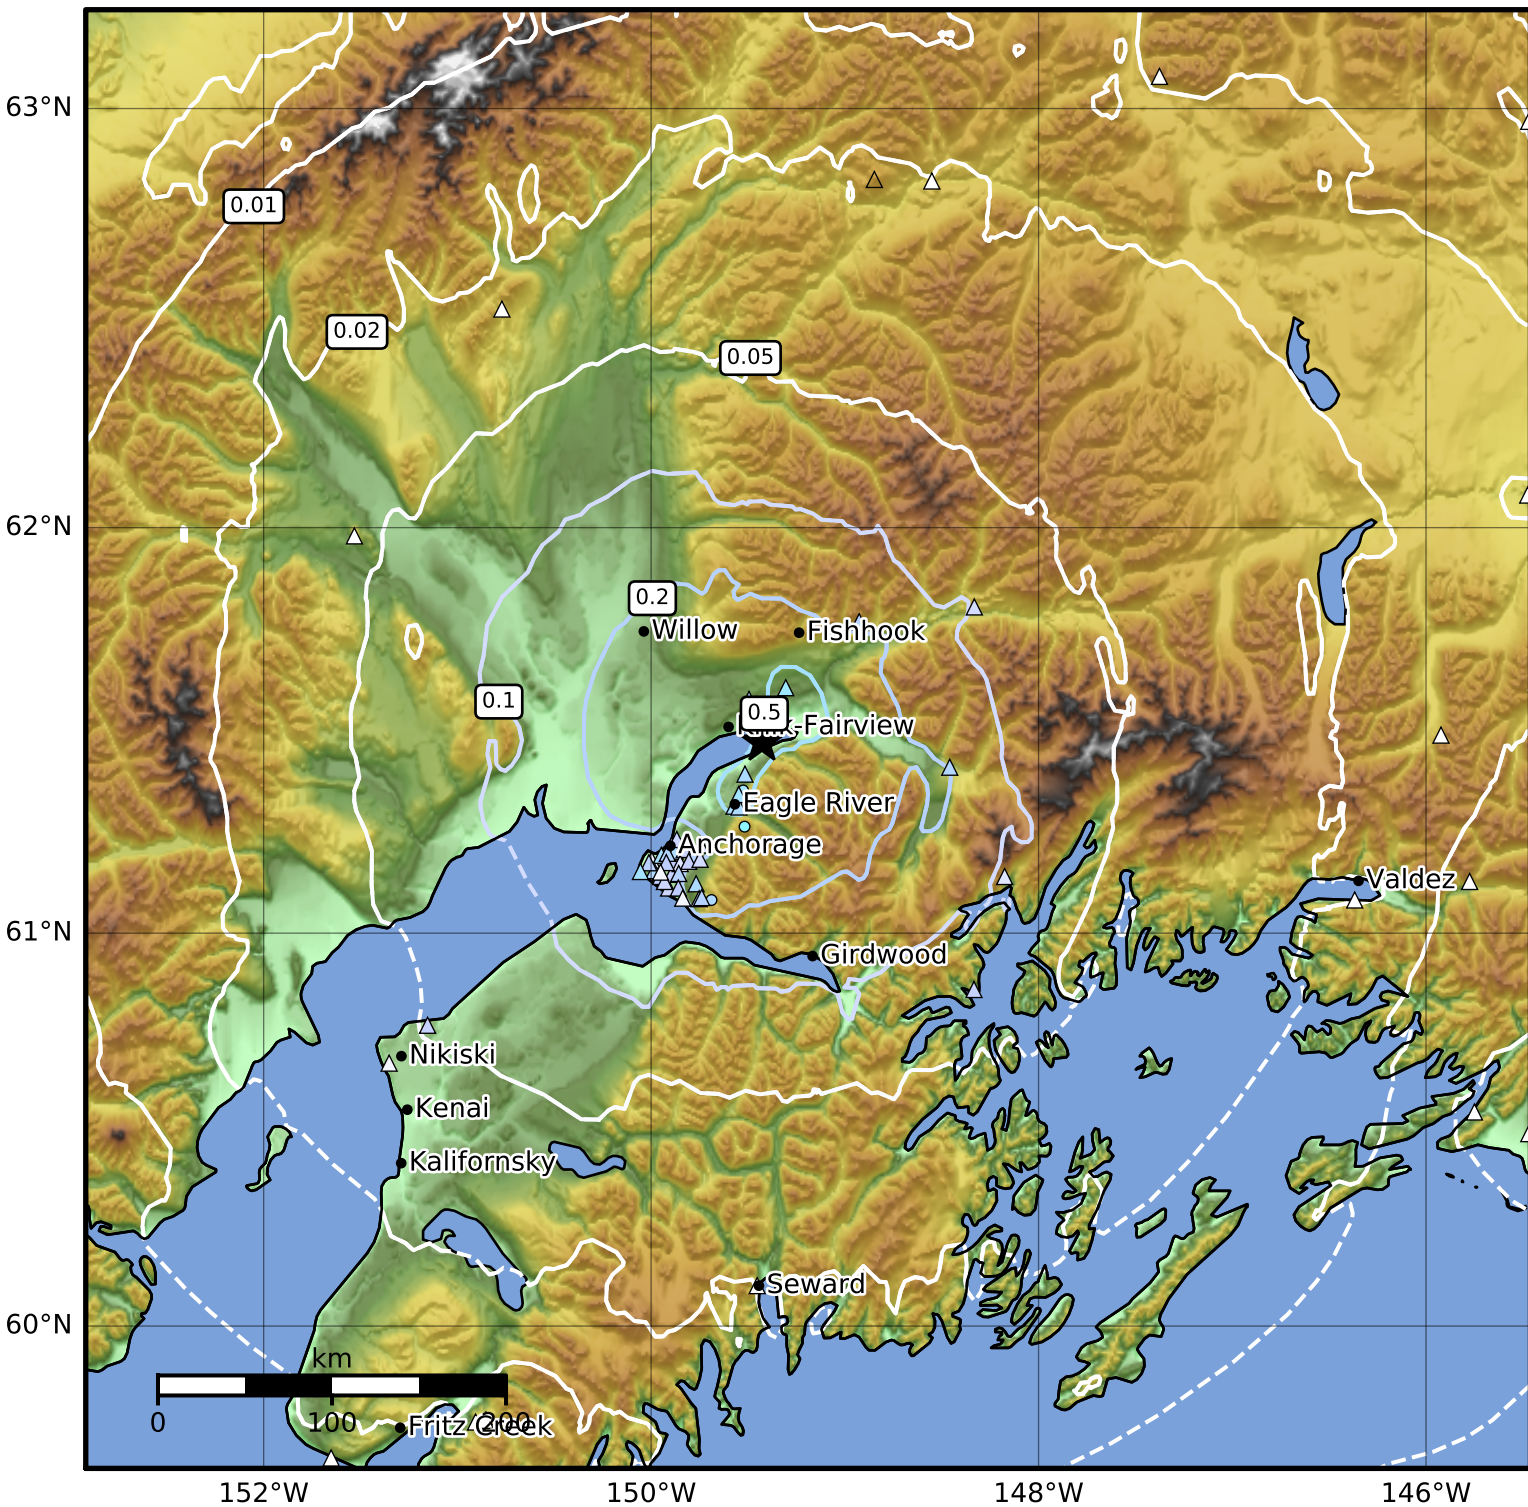

Peak Ground Acceleration Map Alaska Earthquake Center  
 ShakeMap: 10 km (6 miles) NNE of Chugiak  
 Mar 08, 2023 17:24:25 UTC M3.9 N61.47 W149.43 Depth: 40.4km ID:ak0233339thf

PGA (%g)	0.1	0.2	0.5	1	2	5	10	20	50	100	200
----------	-----	-----	-----	---	---	---	----	----	----	-----	-----

Scale based on Worden et al. (2012)

Version 2: Processed 2023-03-08T17:38:23Z

△ Seismic Instrument ○ Reported Intensity

★ Epicenter