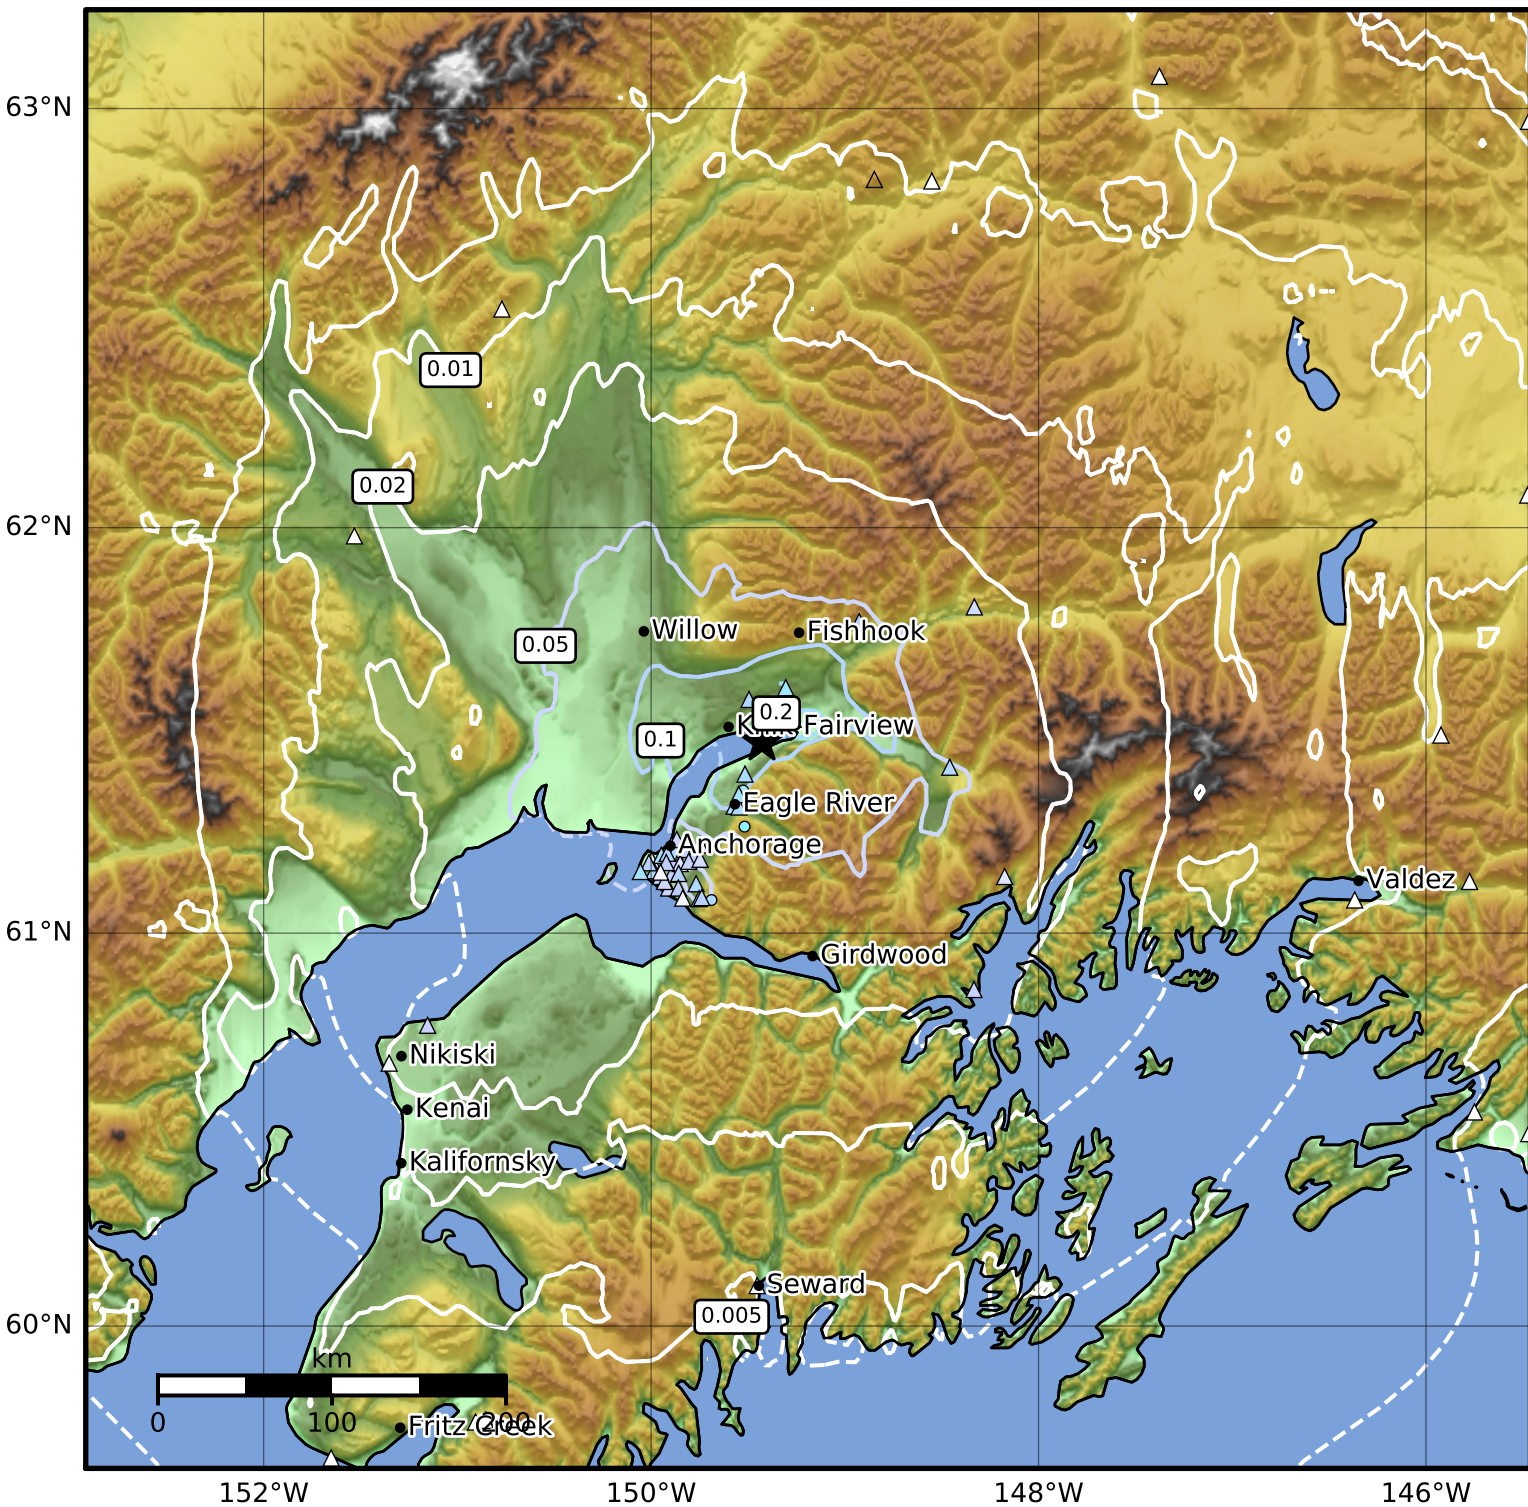

Peak Ground Velocity Map Alaska Earthquake Center
 ShakeMap: 10 km (6 miles) NNE of Chugiak
 Mar 08, 2023 17:24:25 UTC M3.9 N61.47 W149.43 Depth: 40.4km ID:ak0233339thf

| PGV (cm/s) | 0.1 | 0.2 | 0.5 | 1 | 2 | 5 | 10 | 20 | 50 | 100 | 200 |
|------------|-----|-----|-----|---|---|---|----|----|----|-----|-----|
|------------|-----|-----|-----|---|---|---|----|----|----|-----|-----|

Scale based on Worden et al. (2012)

Version 2: Processed 2023-03-08T17:38:23Z

△ Seismic Instrument ○ Reported Intensity

★ Epicenter