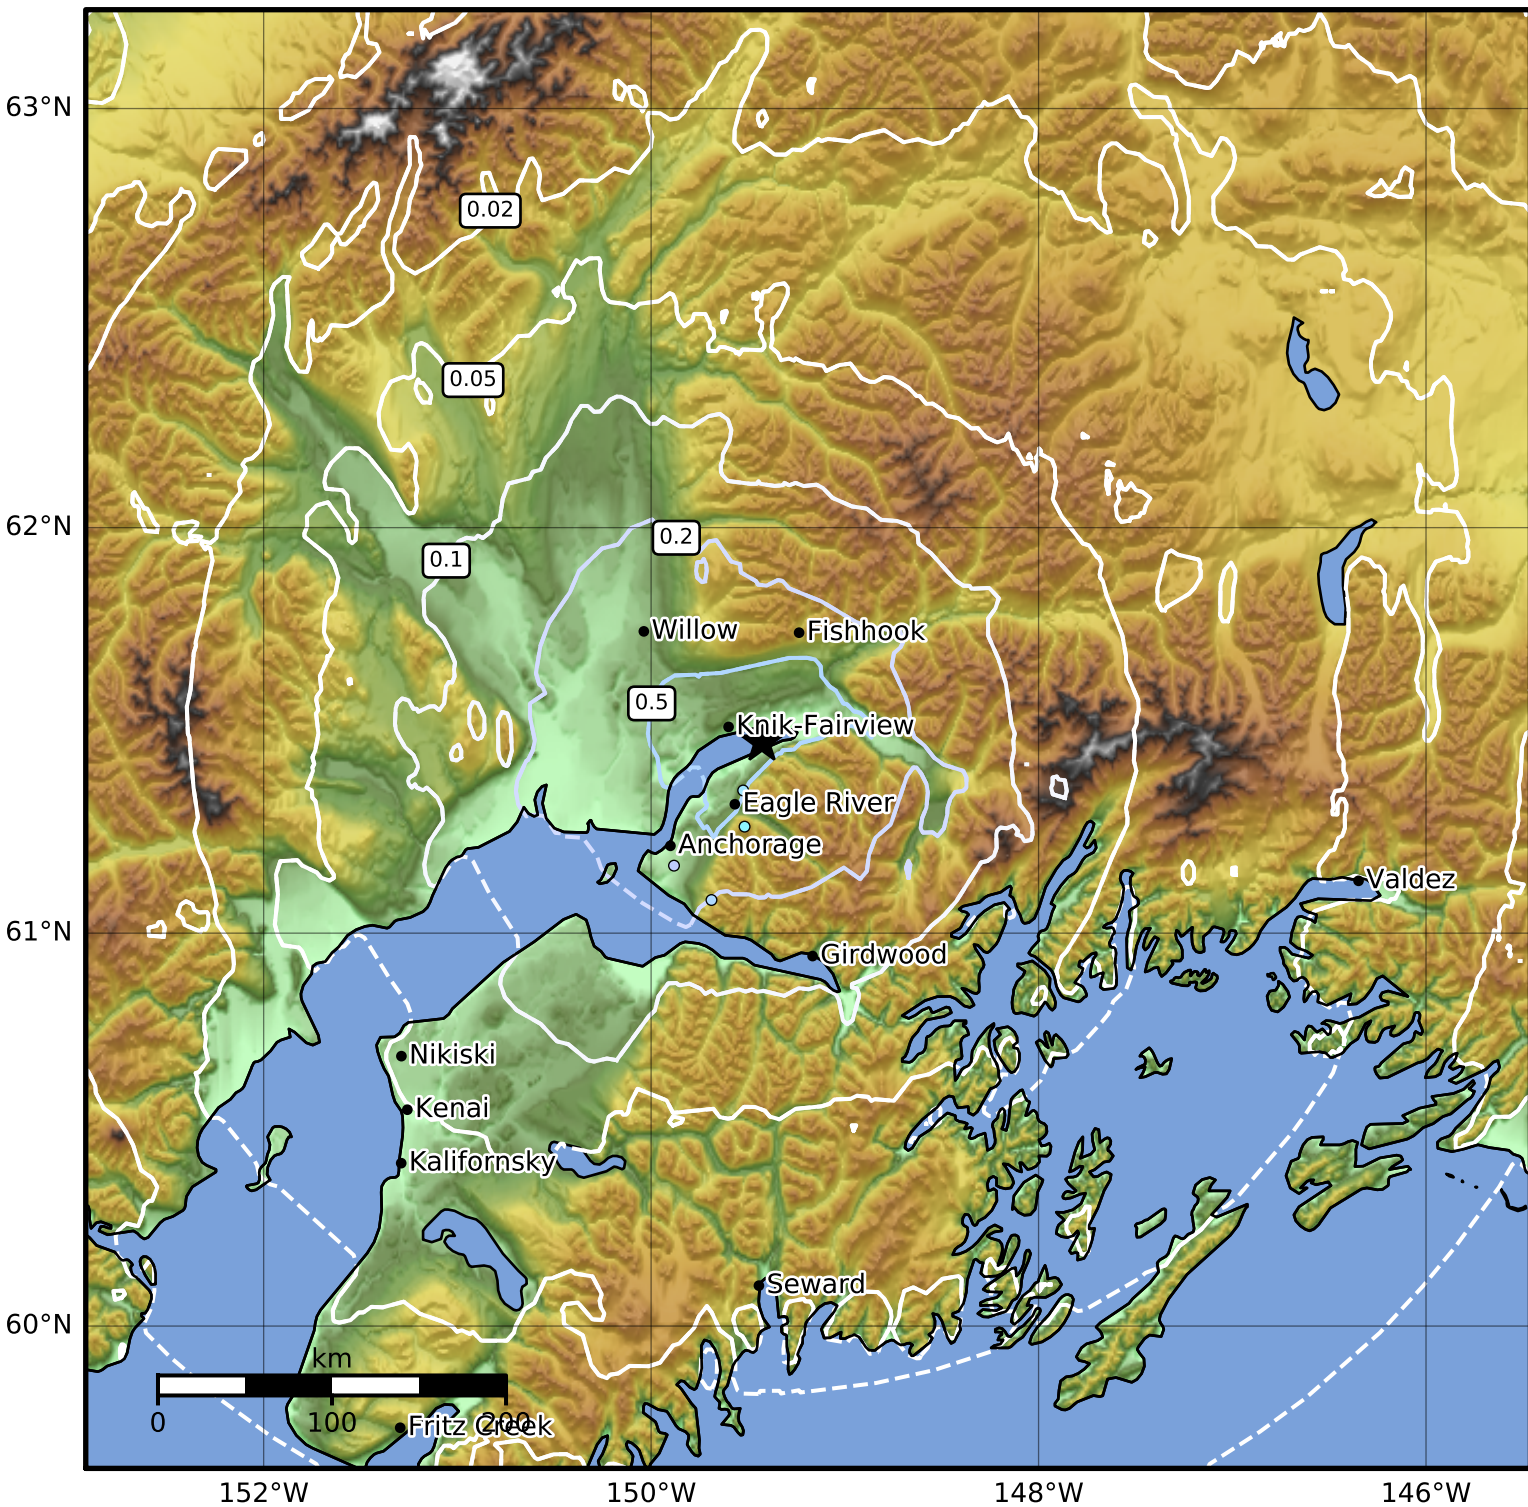

0.3 Second Peak Spectral Acceleration Map Alaska Earthquake Center
 ShakeMap: 10 km (6 miles) NNE of Chugiak
 Mar 08, 2023 17:24:25 UTC M3.9 N61.47 W149.43 Depth: 40.4km ID:ak0233339thf

SA(0.3) (%g)	0.1	0.2	0.5	1	2	5	10	20	50	100	200
--------------	-----	-----	-----	---	---	---	----	----	----	-----	-----

Scale based on Worden et al. (2012)

△ Seismic Instrument ○ Reported Intensity

★ Epicenter

Version 2: Processed 2023-03-08T17:38:23Z