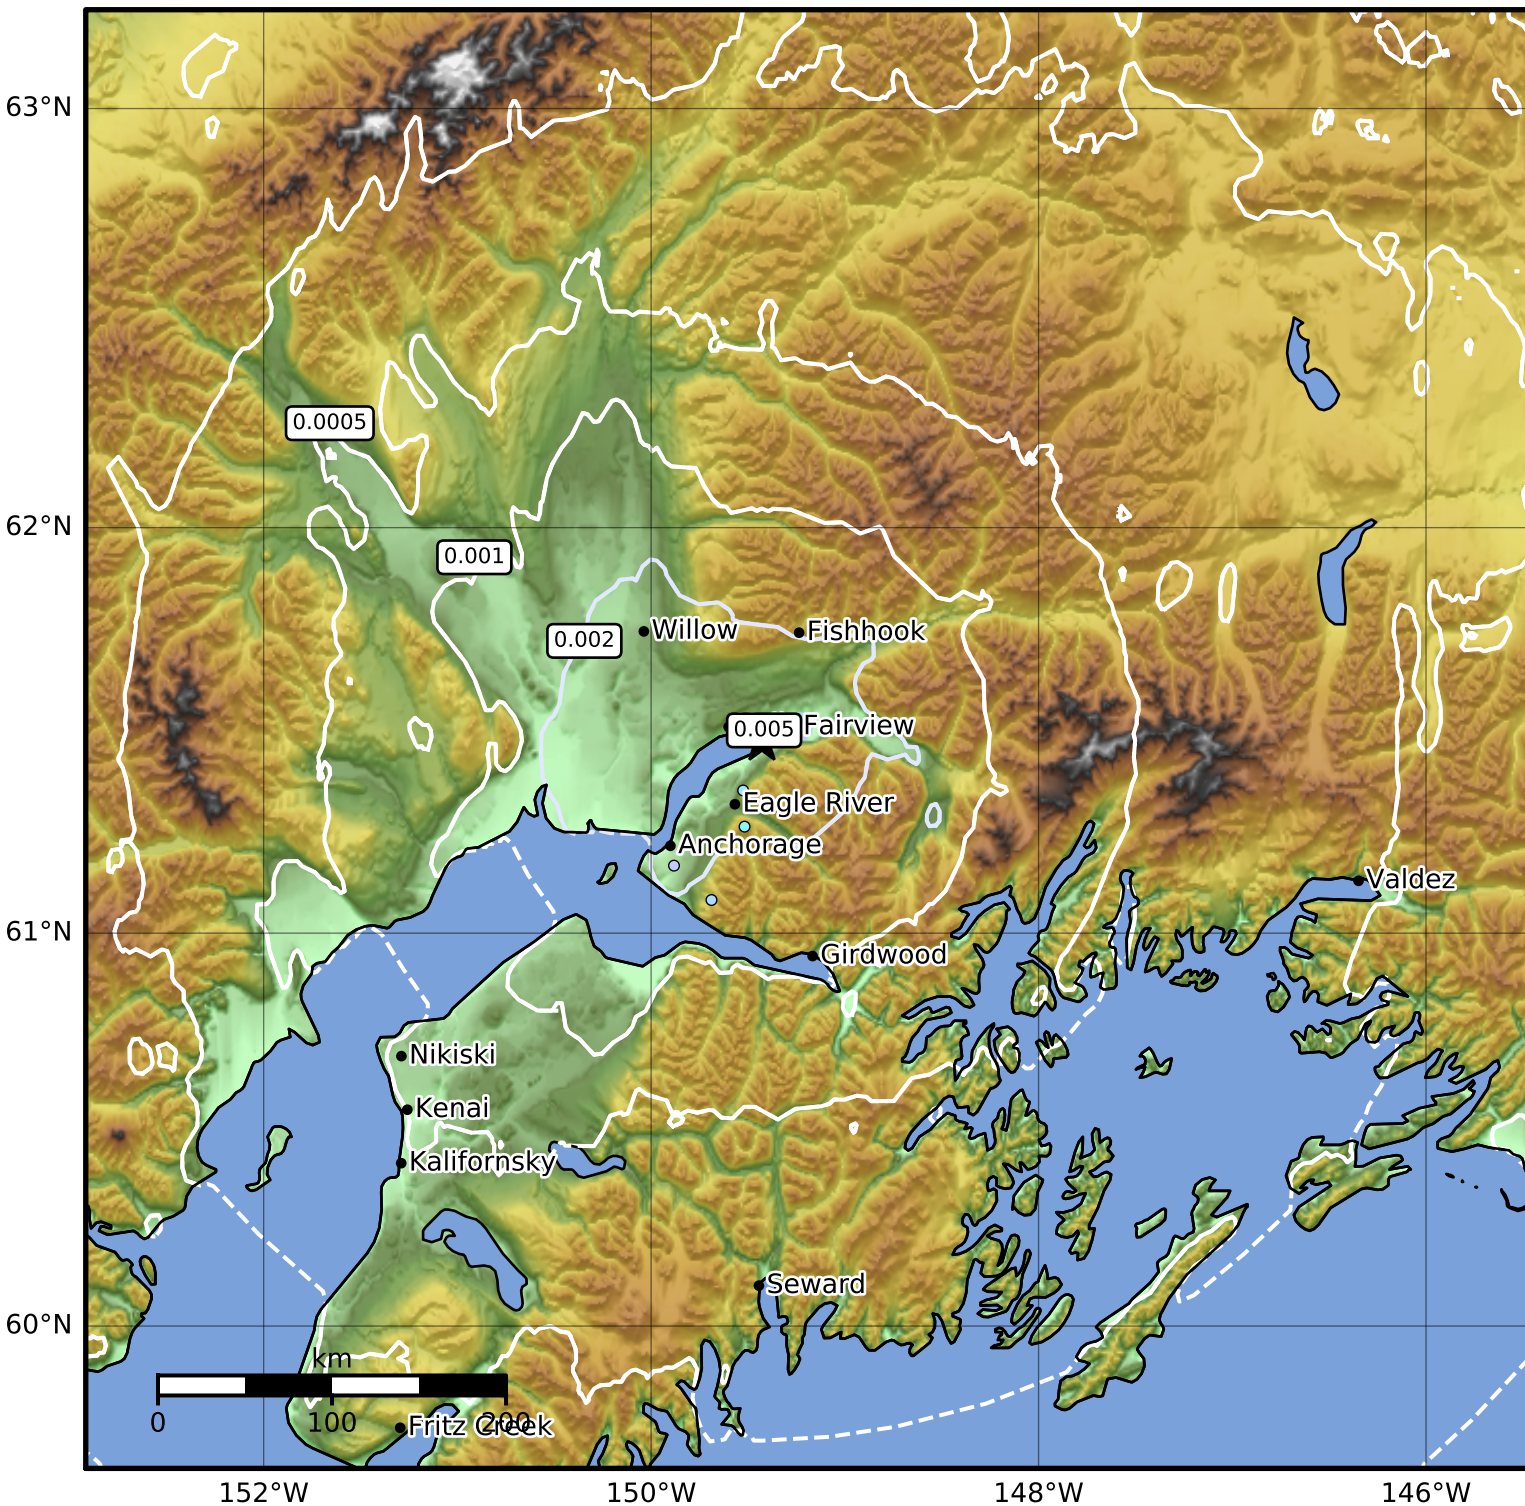

3.0 Second Peak Spectral Acceleration Map Alaska Earthquake Center  
 ShakeMap: 10 km (6 miles) NNE of Chugiak  
 Mar 08, 2023 17:24:25 UTC M3.9 N61.47 W149.43 Depth: 40.4km ID:ak0233339thf

Scale based on Worden et al. (2012)

△ Seismic Instrument   ○ Reported Intensity

★ Epicenter

Version 2: Processed 2023-03-08T17:38:23Z