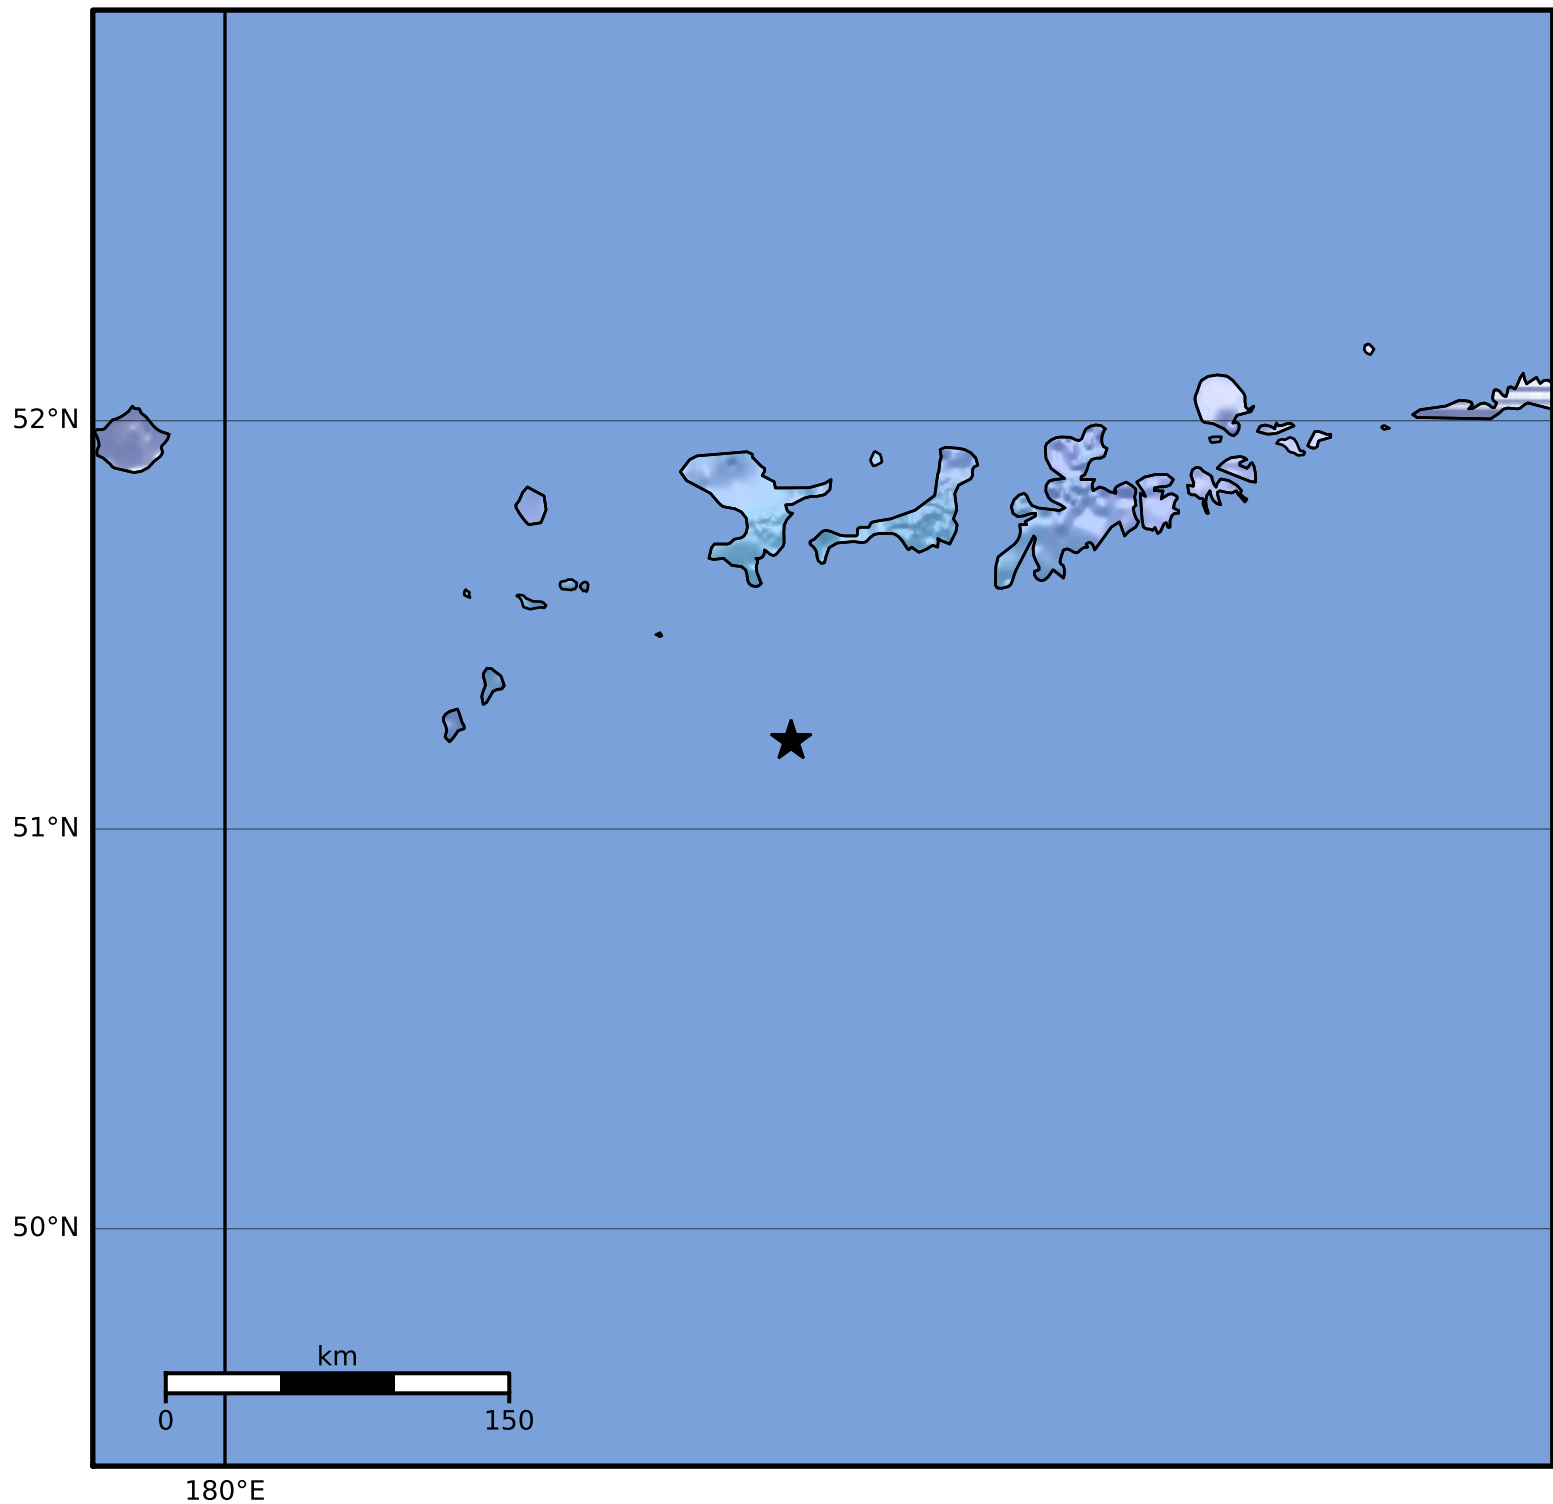

Macroseismic Intensity Map Alaska Earthquake Center  
 ShakeMap: 107 km (66 miles) SW of Adak  
 Mar 09, 2023 05:42:44 UTC M3.7 N51.22 W177.78 Depth: 89.7km ID:ak02334jrv2e

SHAKING	Not felt	Weak	Light	Moderate	Strong	Very strong	Severe	Violent	Extreme
DAMAGE	None	None	None	Very light	Light	Moderate	Moderate/heavy	Heavy	Very heavy
PGA(%g)	<0.0464	0.297	2.76	6.2	11.5	21.5	40.1	74.7	>139
PGV(cm/s)	<0.0215	0.135	1.41	4.65	9.64	20	41.4	85.8	>178
INTENSITY	<b>I</b>	<b>II-III</b>	<b>IV</b>	<b>V</b>	<b>VI</b>	<b>VII</b>	<b>VIII</b>	<b>IX</b>	<b>X+</b>

Scale based on Worden et al. (2012)

Version 1: Processed 2023-03-09T19:51:53Z

△ Seismic Instrument ○ Reported Intensity

★ Epicenter