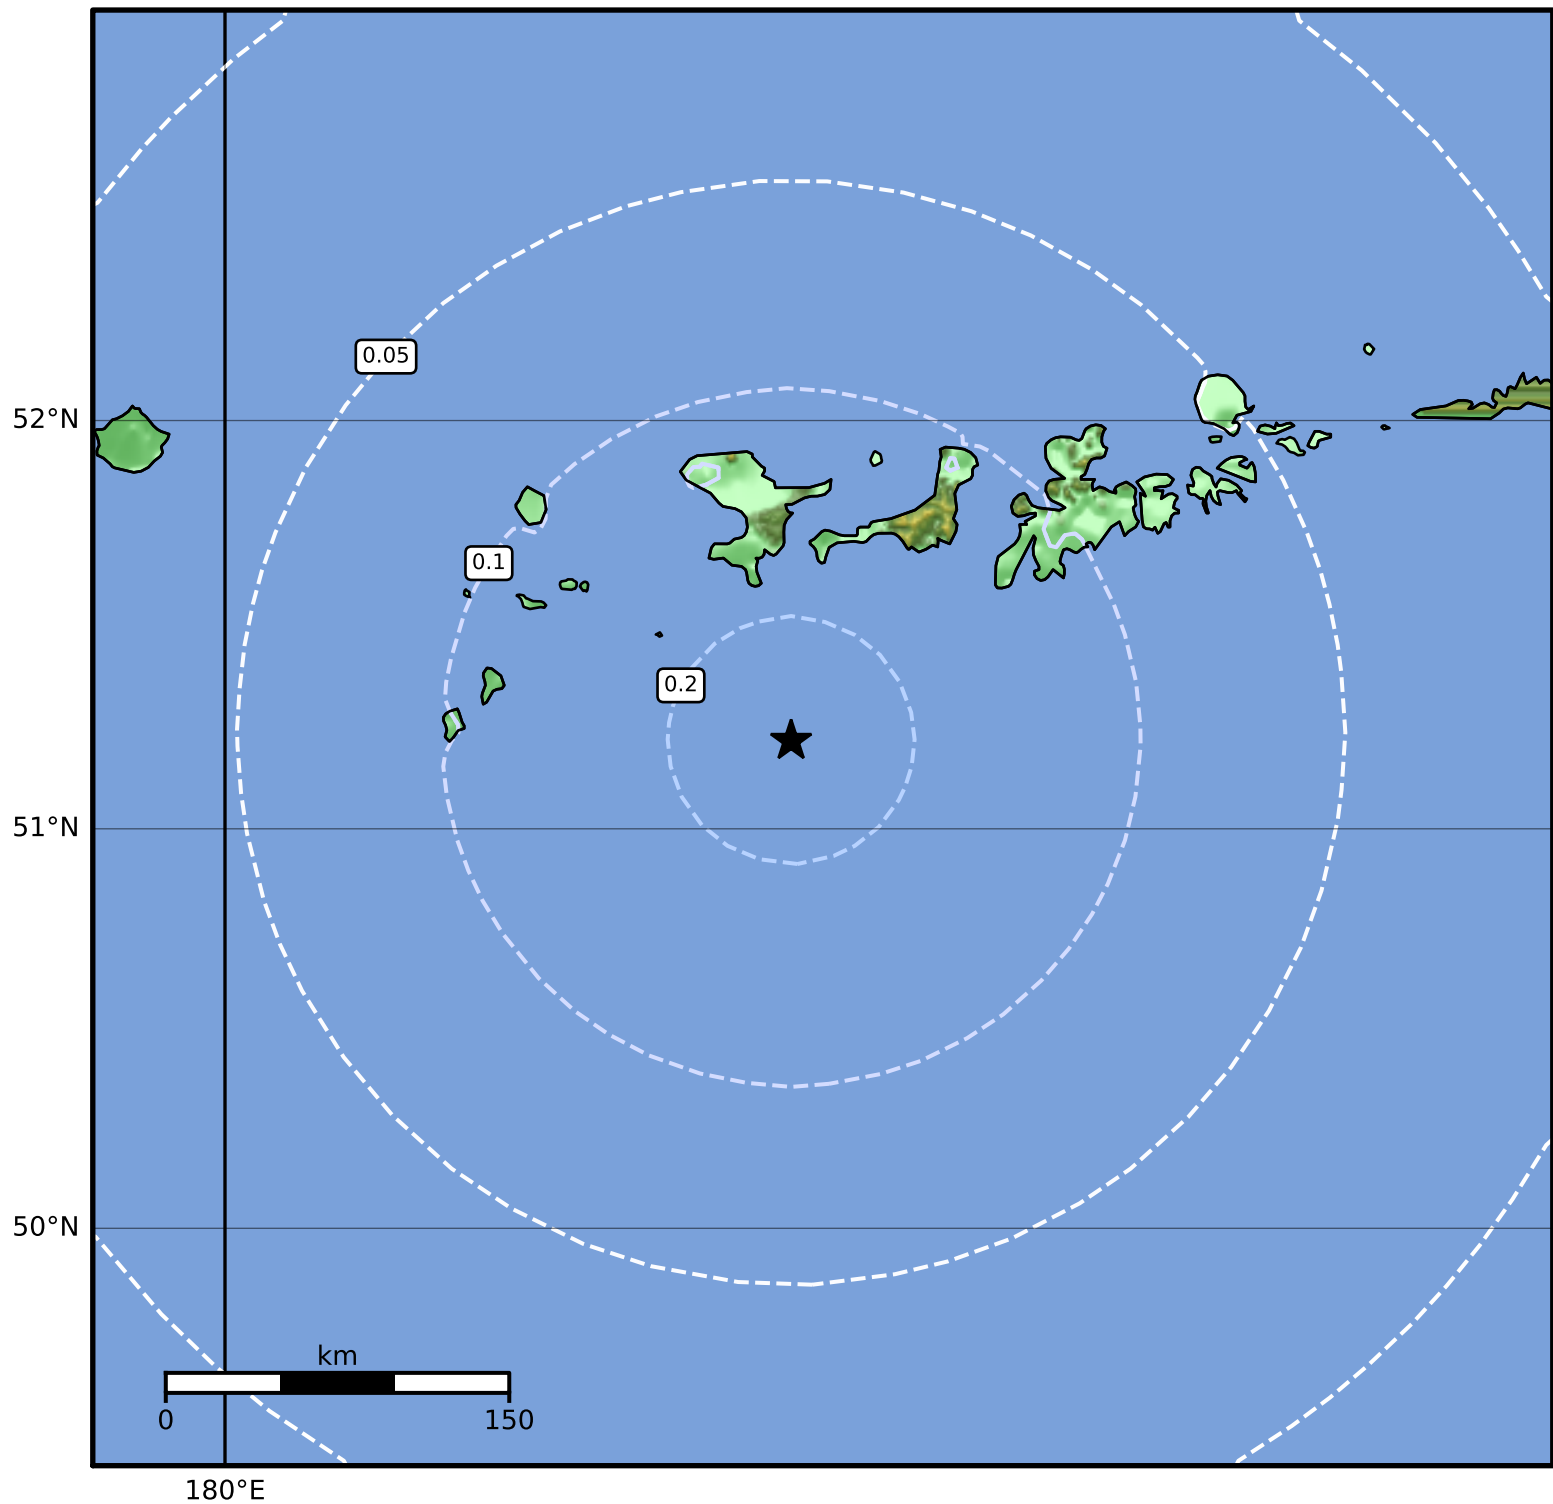

Peak Ground Acceleration Map Alaska Earthquake Center
ShakeMap: 107 km (66 miles) SW of Adak
Mar 09, 2023 05:42:44 UTC M3.7 N51.22 W177.78 Depth: 89.7km ID:ak02334jrv2e

PGA (%g)	0.1	0.2	0.5	1	2	5	10	20	50	100	200
----------	-----	-----	-----	---	---	---	----	----	----	-----	-----

Scale based on Worden et al. (2012)

Version 1: Processed 2023-03-09T19:51:53Z

△ Seismic Instrument ○ Reported Intensity

★ Epicenter