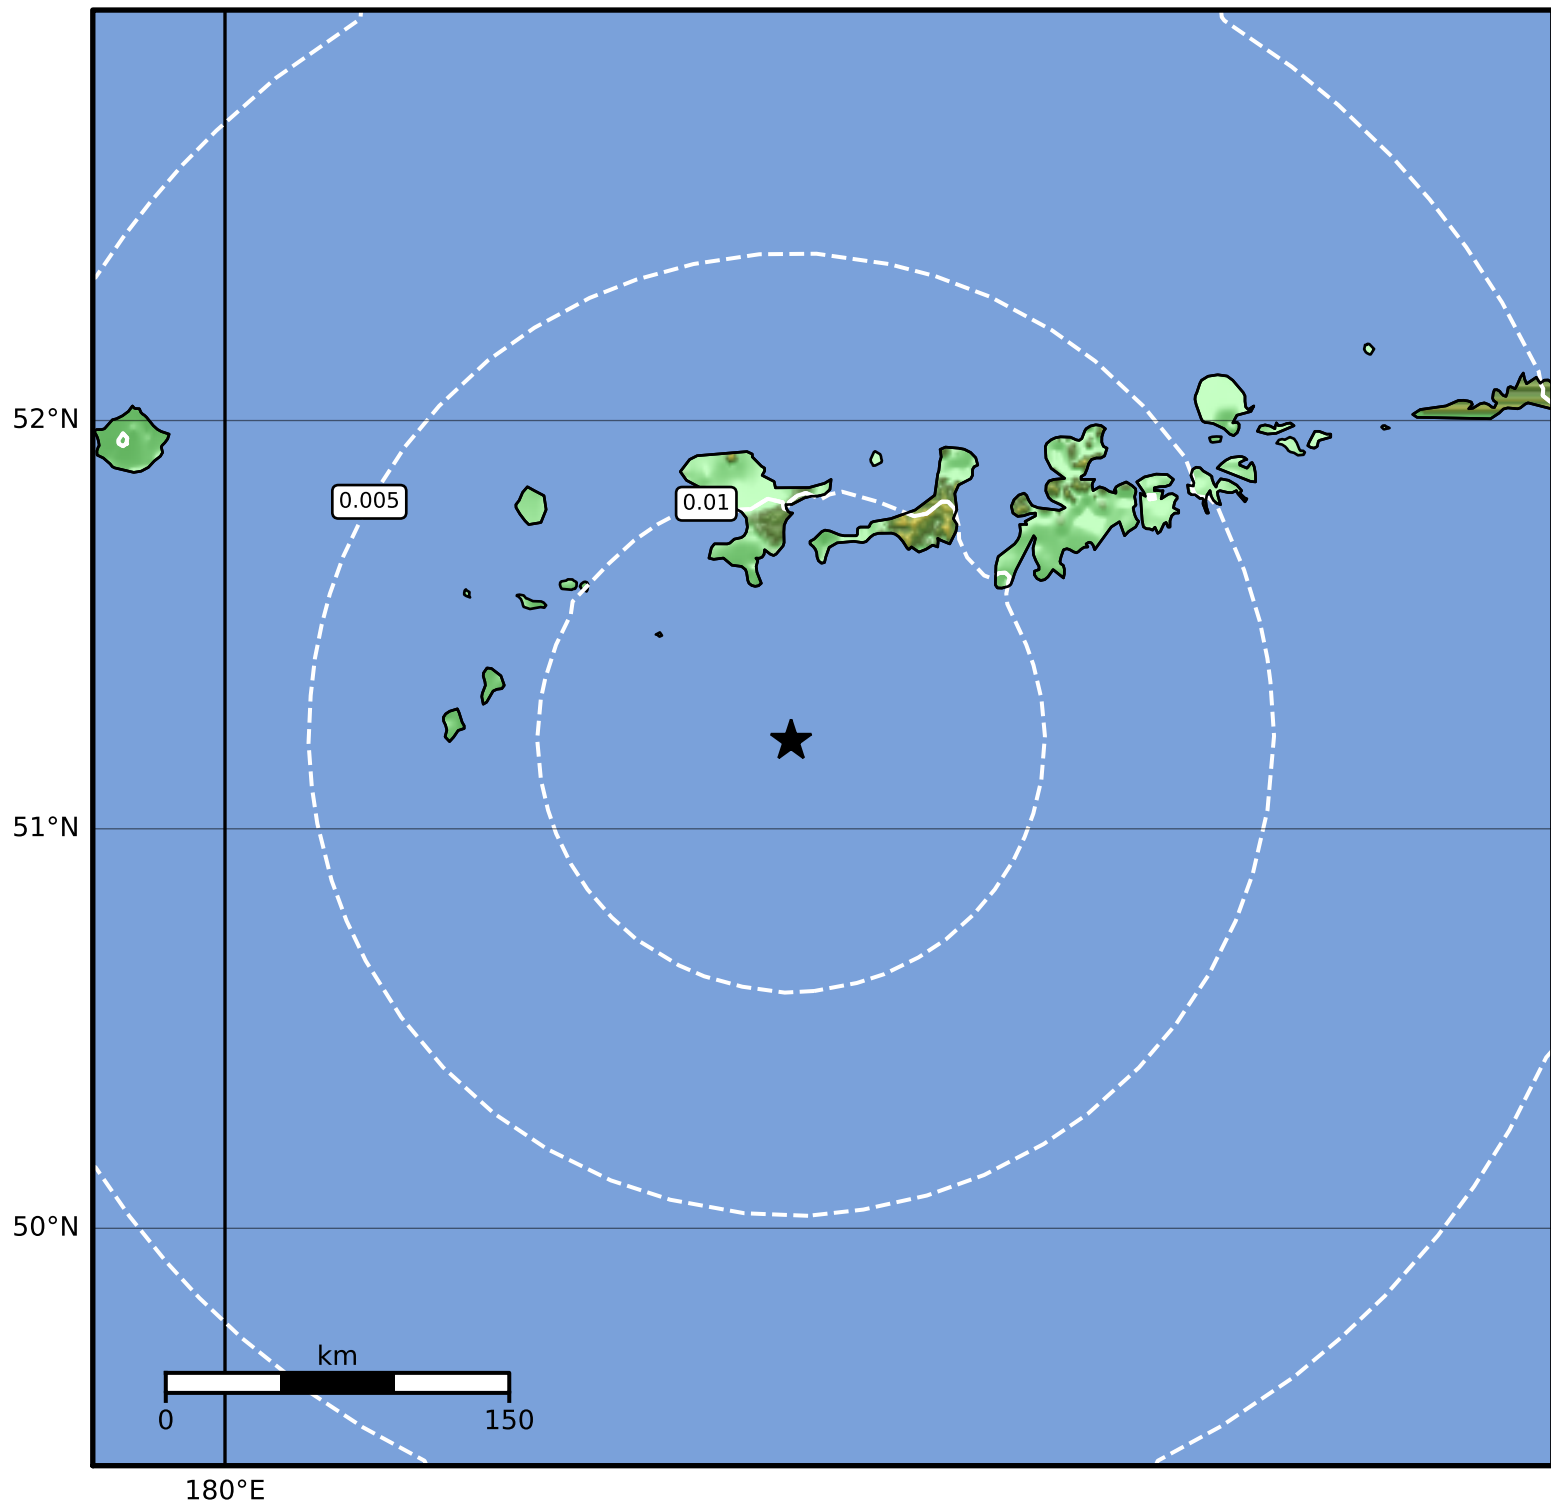

Peak Ground Velocity Map Alaska Earthquake Center
ShakeMap: 107 km (66 miles) SW of Adak
Mar 09, 2023 05:42:44 UTC M3.7 N51.22 W177.78 Depth: 89.7km ID:ak02334jrv2e

Scale based on Worden et al. (2012)

Version 1: Processed 2023-03-09T19:51:53Z

△ Seismic Instrument ○ Reported Intensity

★ Epicenter