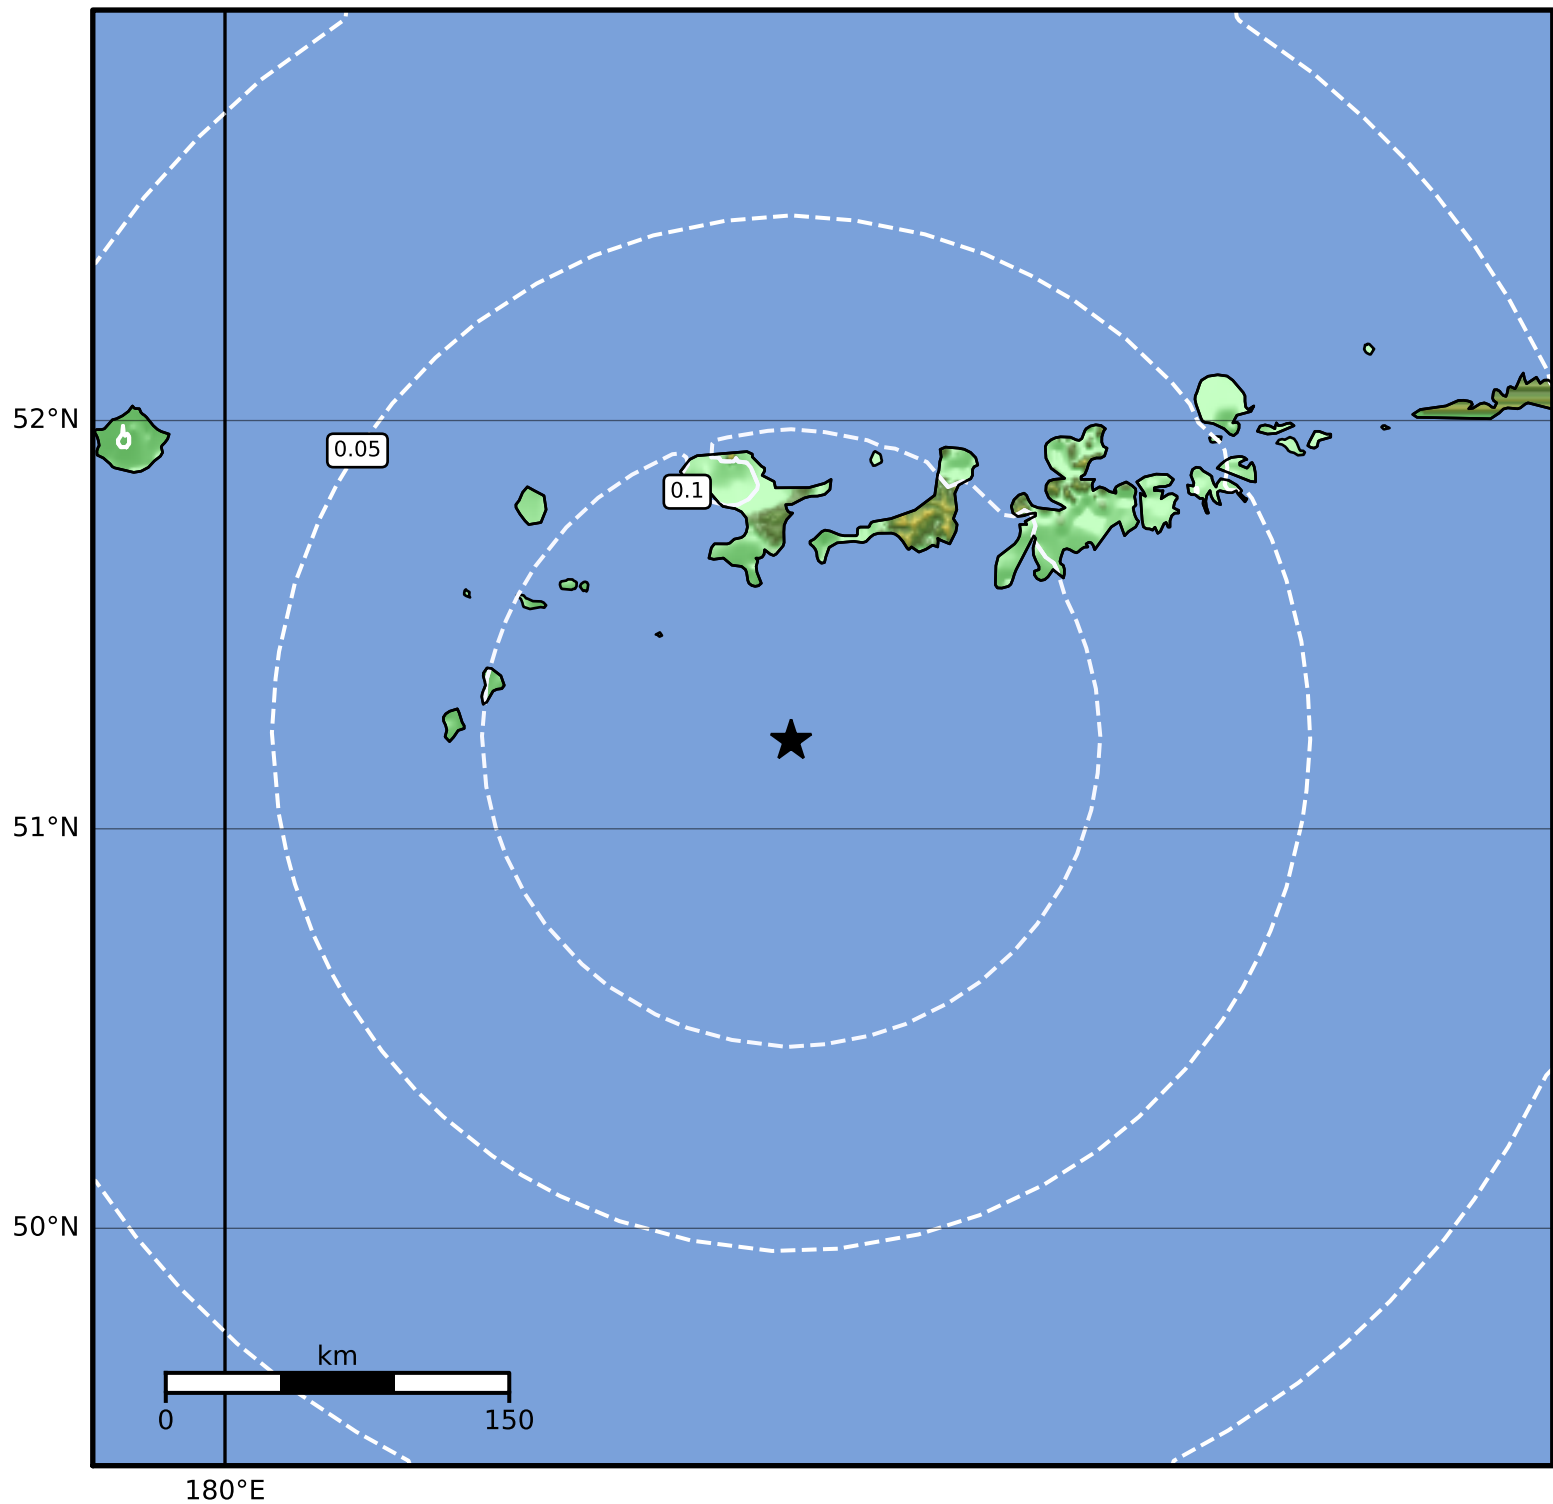

0.3 Second Peak Spectral Acceleration Map Alaska Earthquake Center
 ShakeMap: 107 km (66 miles) SW of Adak
 Mar 09, 2023 05:42:44 UTC M3.7 N51.22 W177.78 Depth: 89.7km ID:ak02334jrv2e

| SA(0.3) (%g) | 0.1 | 0.2 | 0.5 | 1 | 2 | 5 | 10 | 20 | 50 | 100 | 200 |
|--------------|-----|-----|-----|---|---|---|----|----|----|-----|-----|
|--------------|-----|-----|-----|---|---|---|----|----|----|-----|-----|

Scale based on Worden et al. (2012)

Version 1: Processed 2023-03-09T19:51:53Z

△ Seismic Instrument ○ Reported Intensity

★ Epicenter