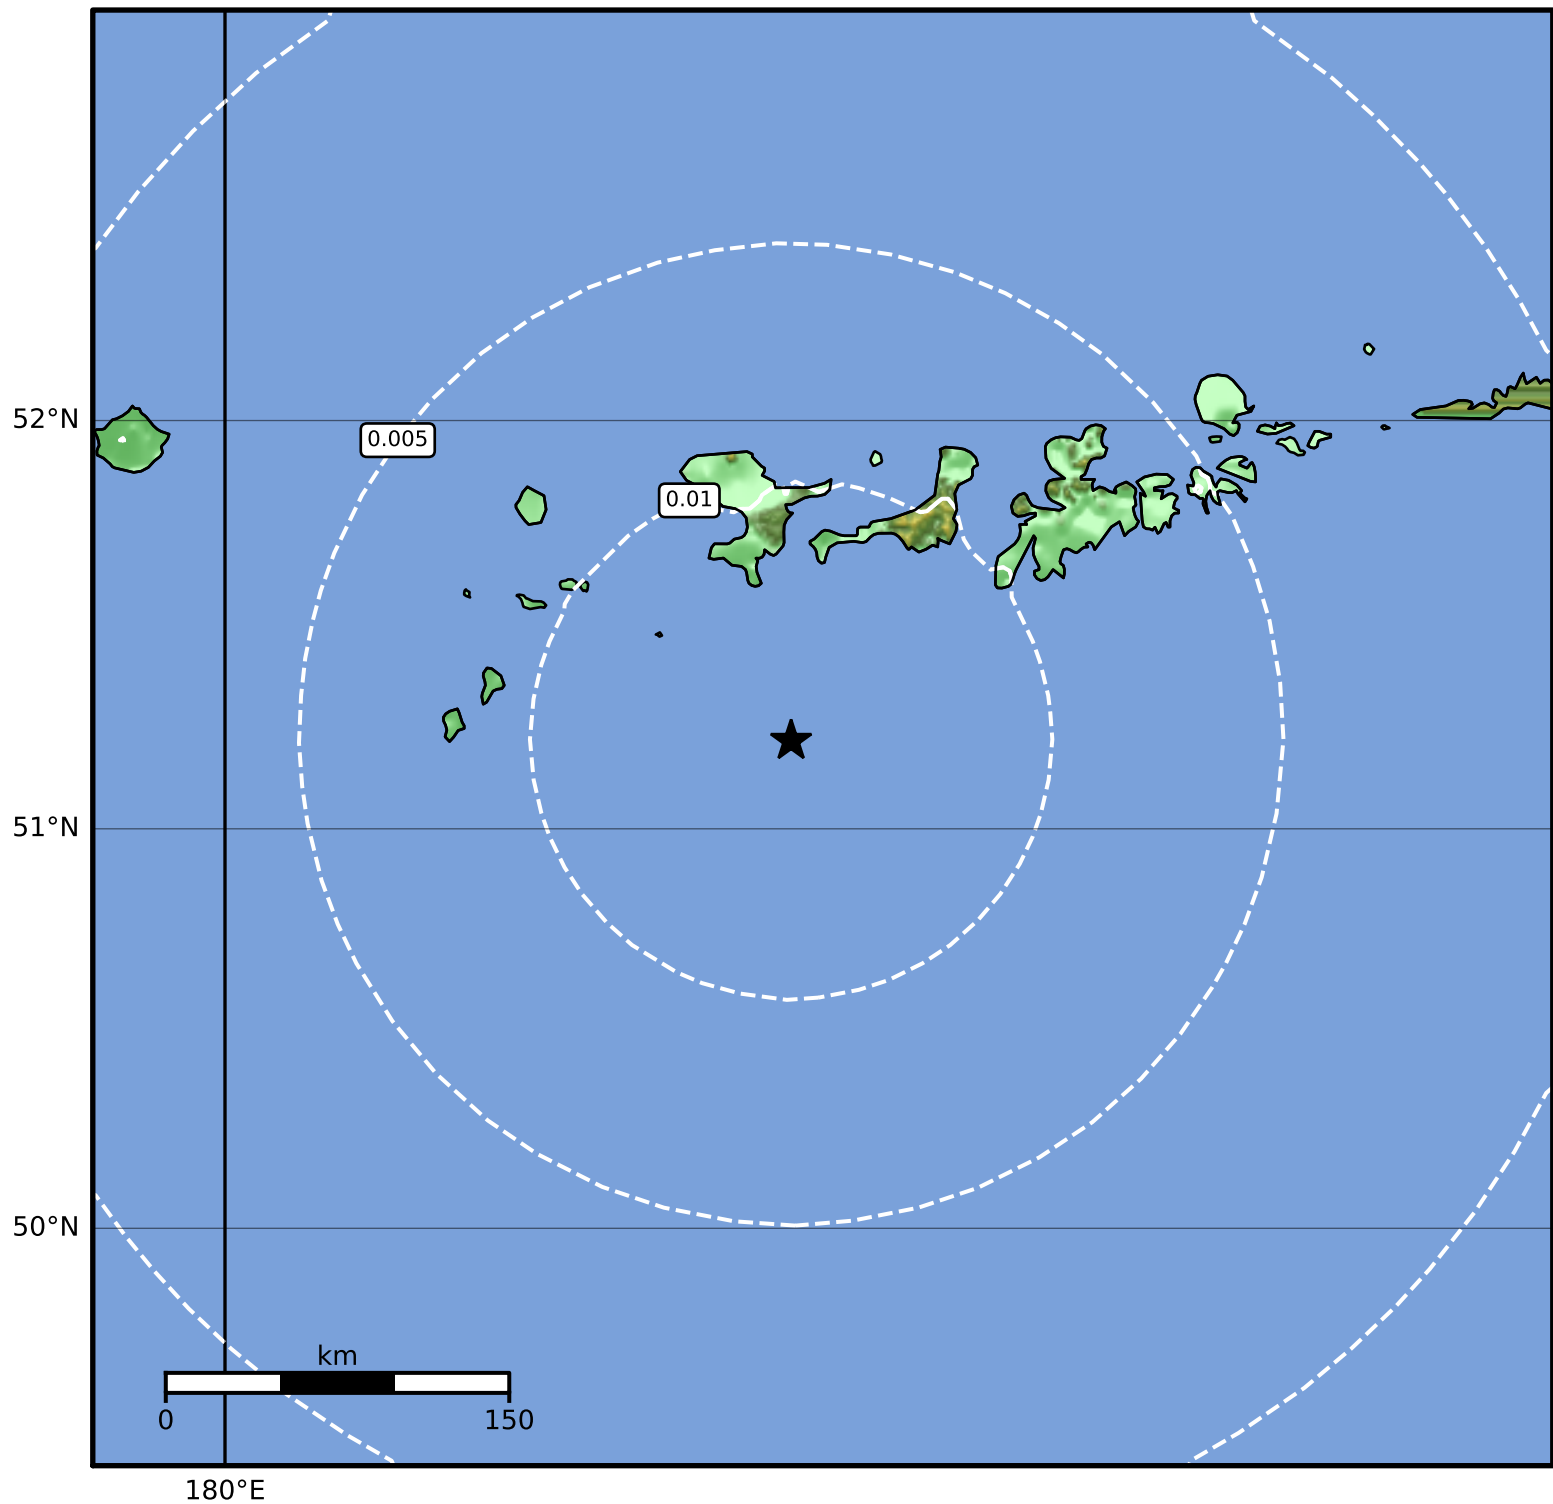

1.0 Second Peak Spectral Acceleration Map Alaska Earthquake Center  
ShakeMap: 107 km (66 miles) SW of Adak  
Mar 09, 2023 05:42:44 UTC M3.7 N51.22 W177.78 Depth: 89.7km ID:ak02334jrv2e

SA(1.0) (%g)	0.1	0.2	0.5	1	2	5	10	20	50	100	200
--------------	-----	-----	-----	---	---	---	----	----	----	-----	-----

Scale based on Worden et al. (2012)

Version 1: Processed 2023-03-09T19:51:53Z

△ Seismic Instrument ○ Reported Intensity

★ Epicenter