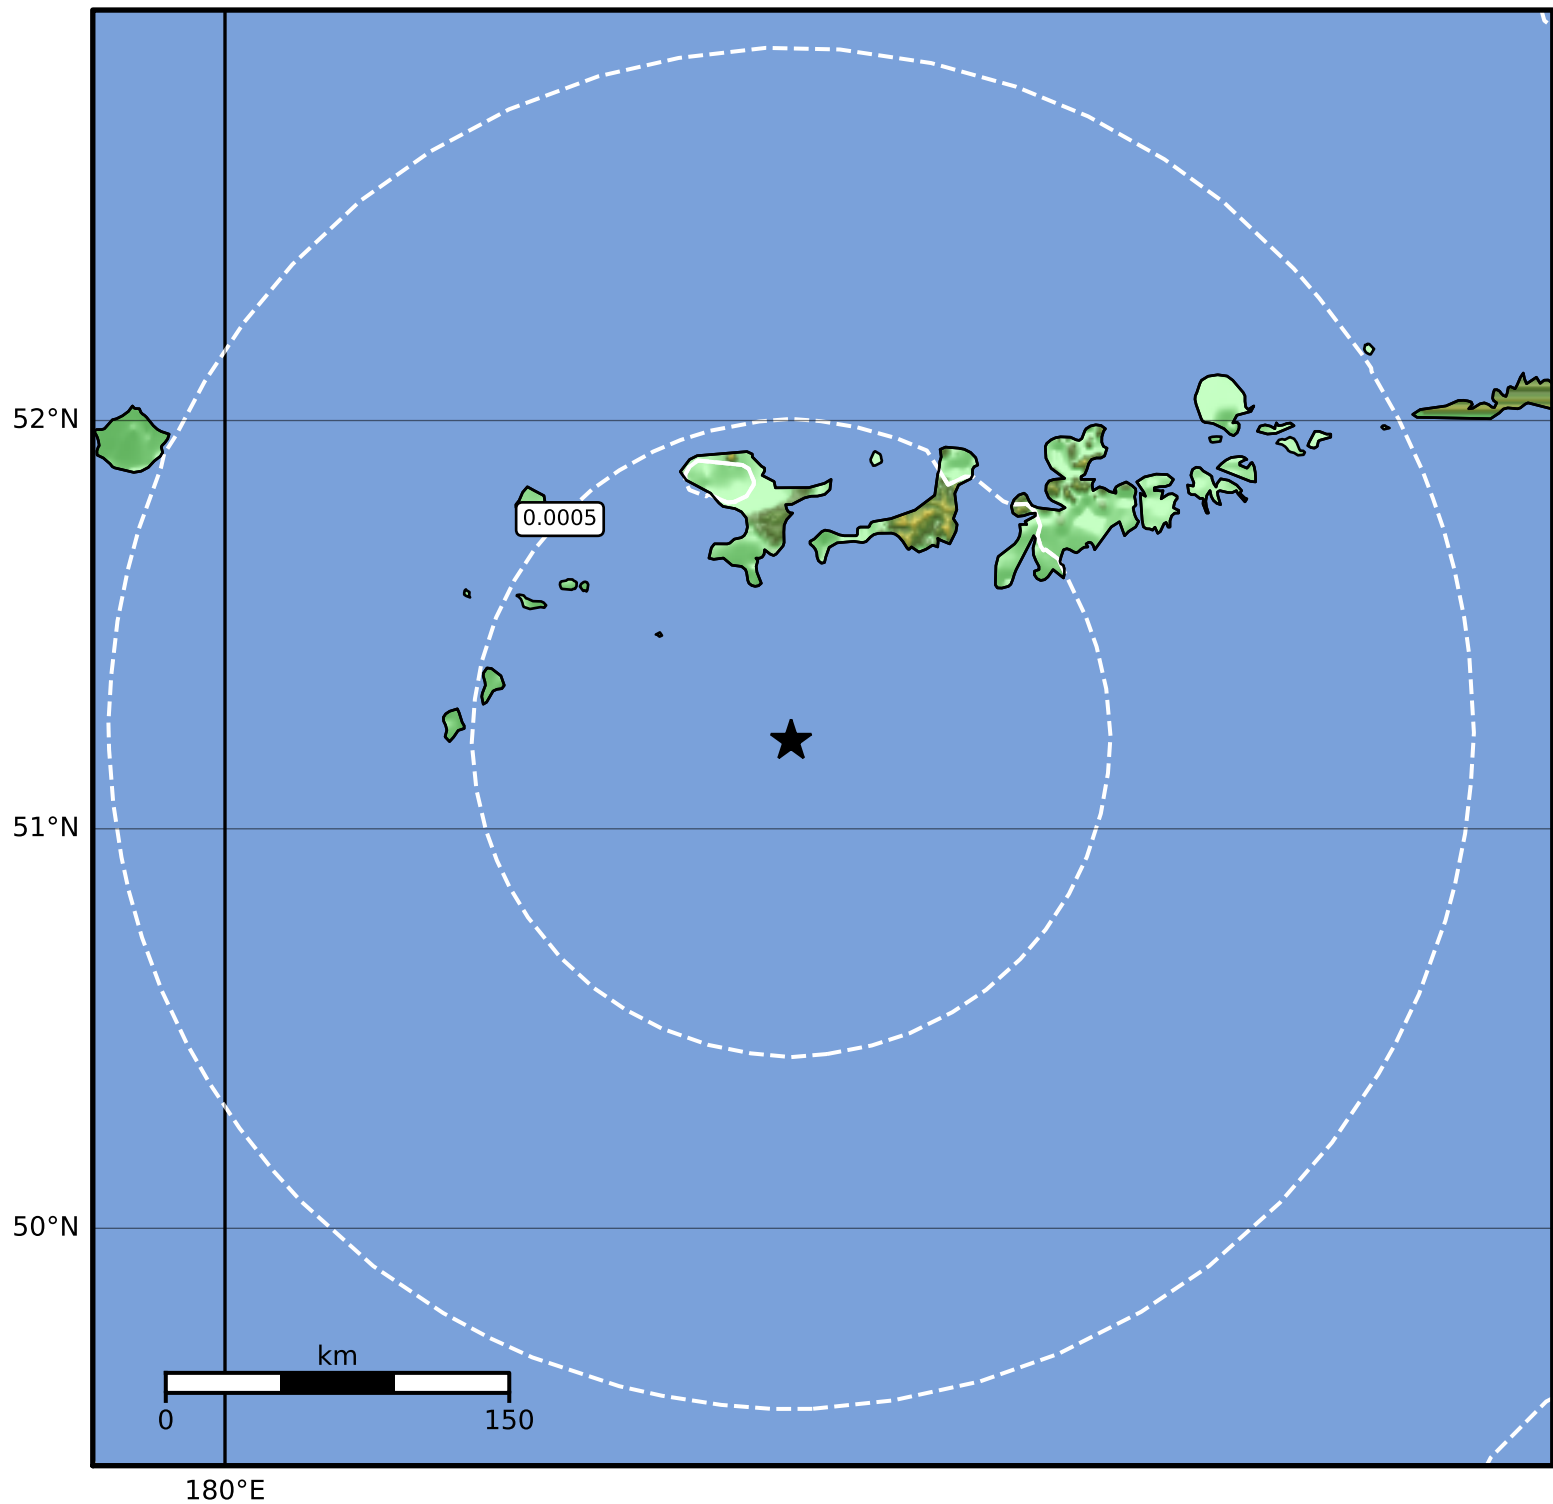

3.0 Second Peak Spectral Acceleration Map Alaska Earthquake Center  
ShakeMap: 107 km (66 miles) SW of Adak  
Mar 09, 2023 05:42:44 UTC M3.7 N51.22 W177.78 Depth: 89.7km ID:ak02334jrv2e

Scale based on Worden et al. (2012)

Version 1: Processed 2023-03-09T19:51:53Z

△ Seismic Instrument ○ Reported Intensity

★ Epicenter