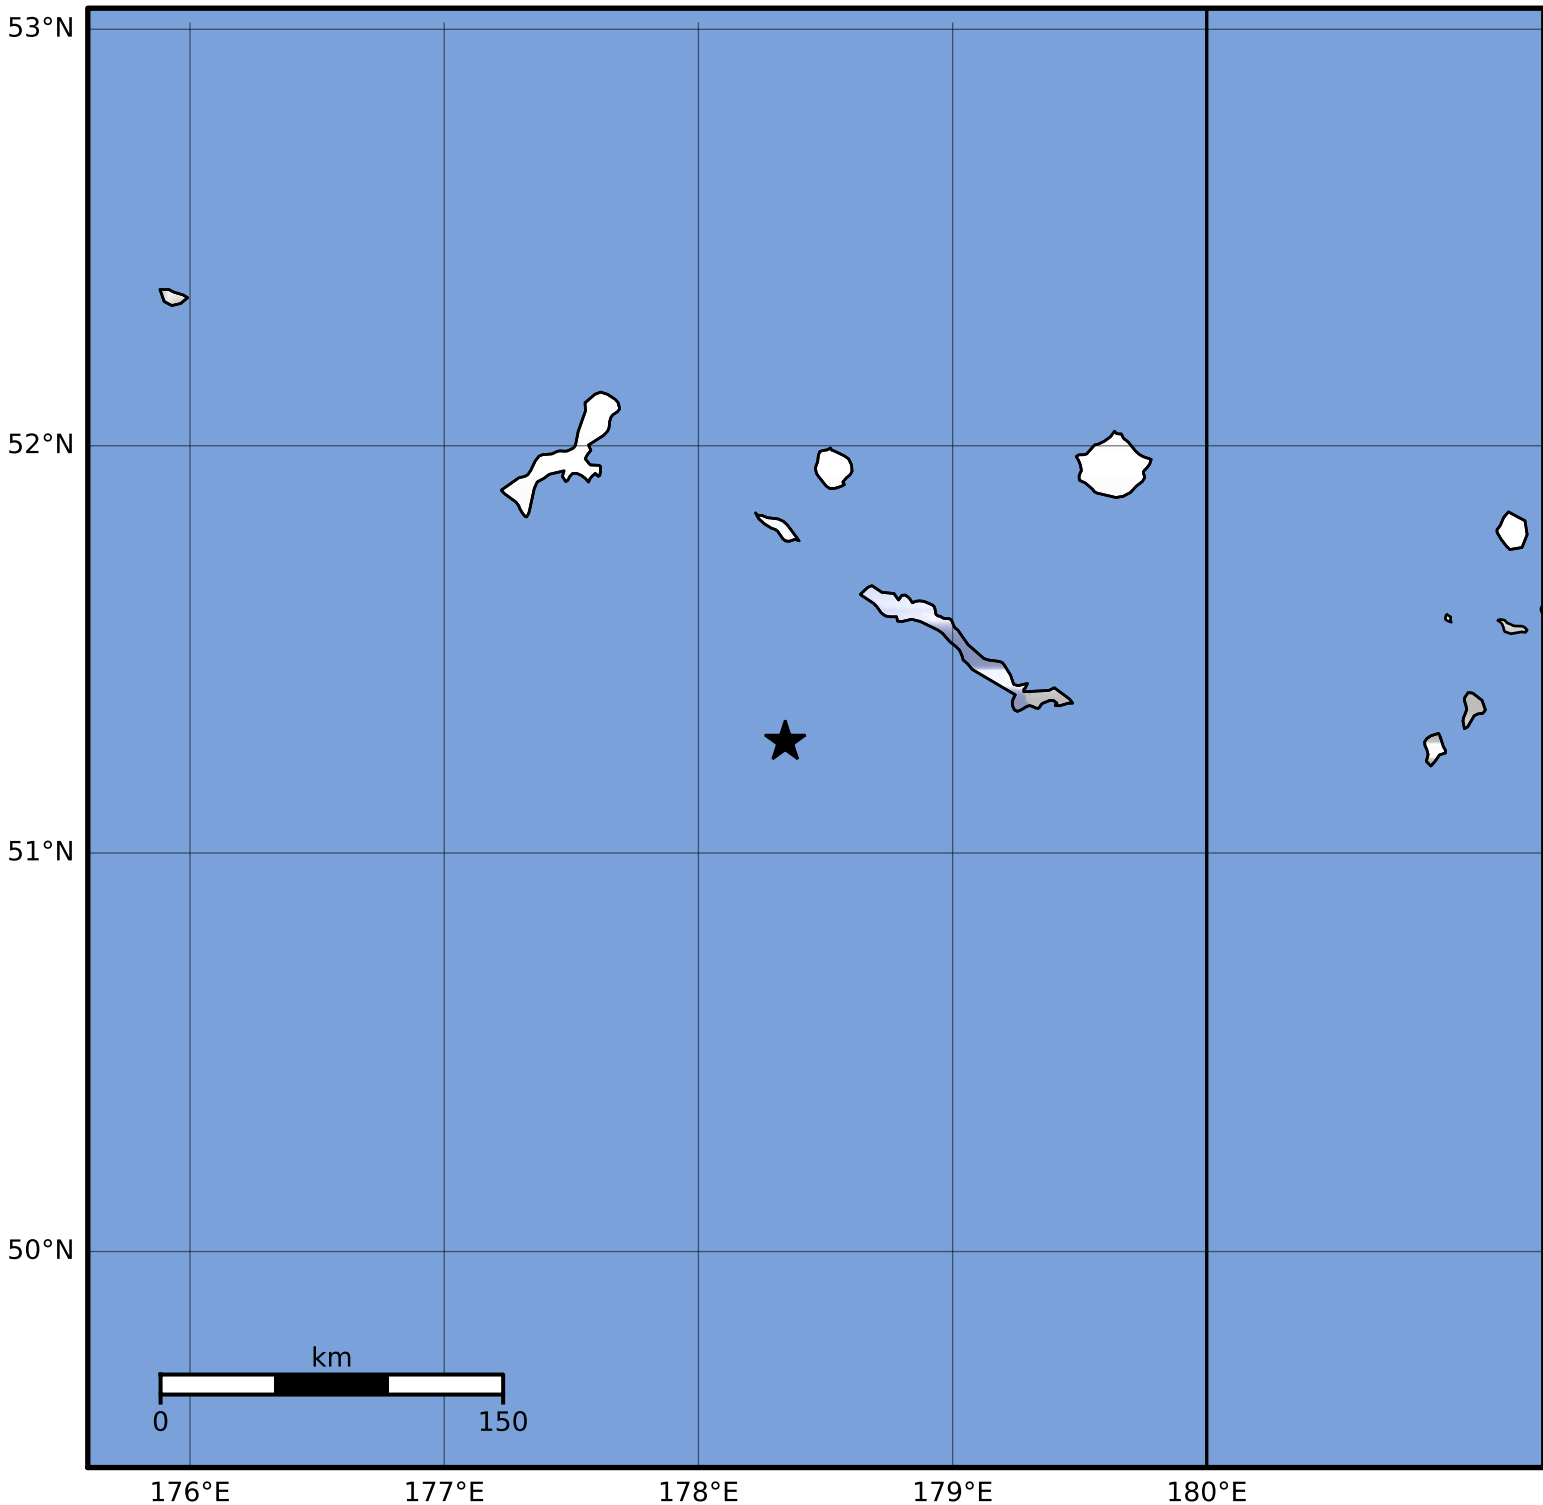

Macroseismic Intensity Map Alaska Earthquake Center  
 ShakeMap: 54 km (34 miles) WSW of Amchitka  
 Mar 10, 2023 11:46:08 UTC M3.7 N51.28 E178.34 Depth: 25.8km ID:ak02336awInd

SHAKING	Not felt	Weak	Light	Moderate	Strong	Very strong	Severe	Violent	Extreme
DAMAGE	None	None	None	Very light	Light	Moderate	Moderate/heavy	Heavy	Very heavy
PGA(%g)	<0.0464	0.297	2.76	6.2	11.5	21.5	40.1	74.7	>139
PGV(cm/s)	<0.0215	0.135	1.41	4.65	9.64	20	41.4	85.8	>178
INTENSITY	<b>I</b>	<b>II-III</b>	<b>IV</b>	<b>V</b>	<b>VI</b>	<b>VII</b>	<b>VIII</b>	<b>IX</b>	<b>X+</b>

Scale based on Worden et al. (2012)

Version 2: Processed 2023-03-10T18:57:32Z

△ Seismic Instrument ○ Reported Intensity

★ Epicenter