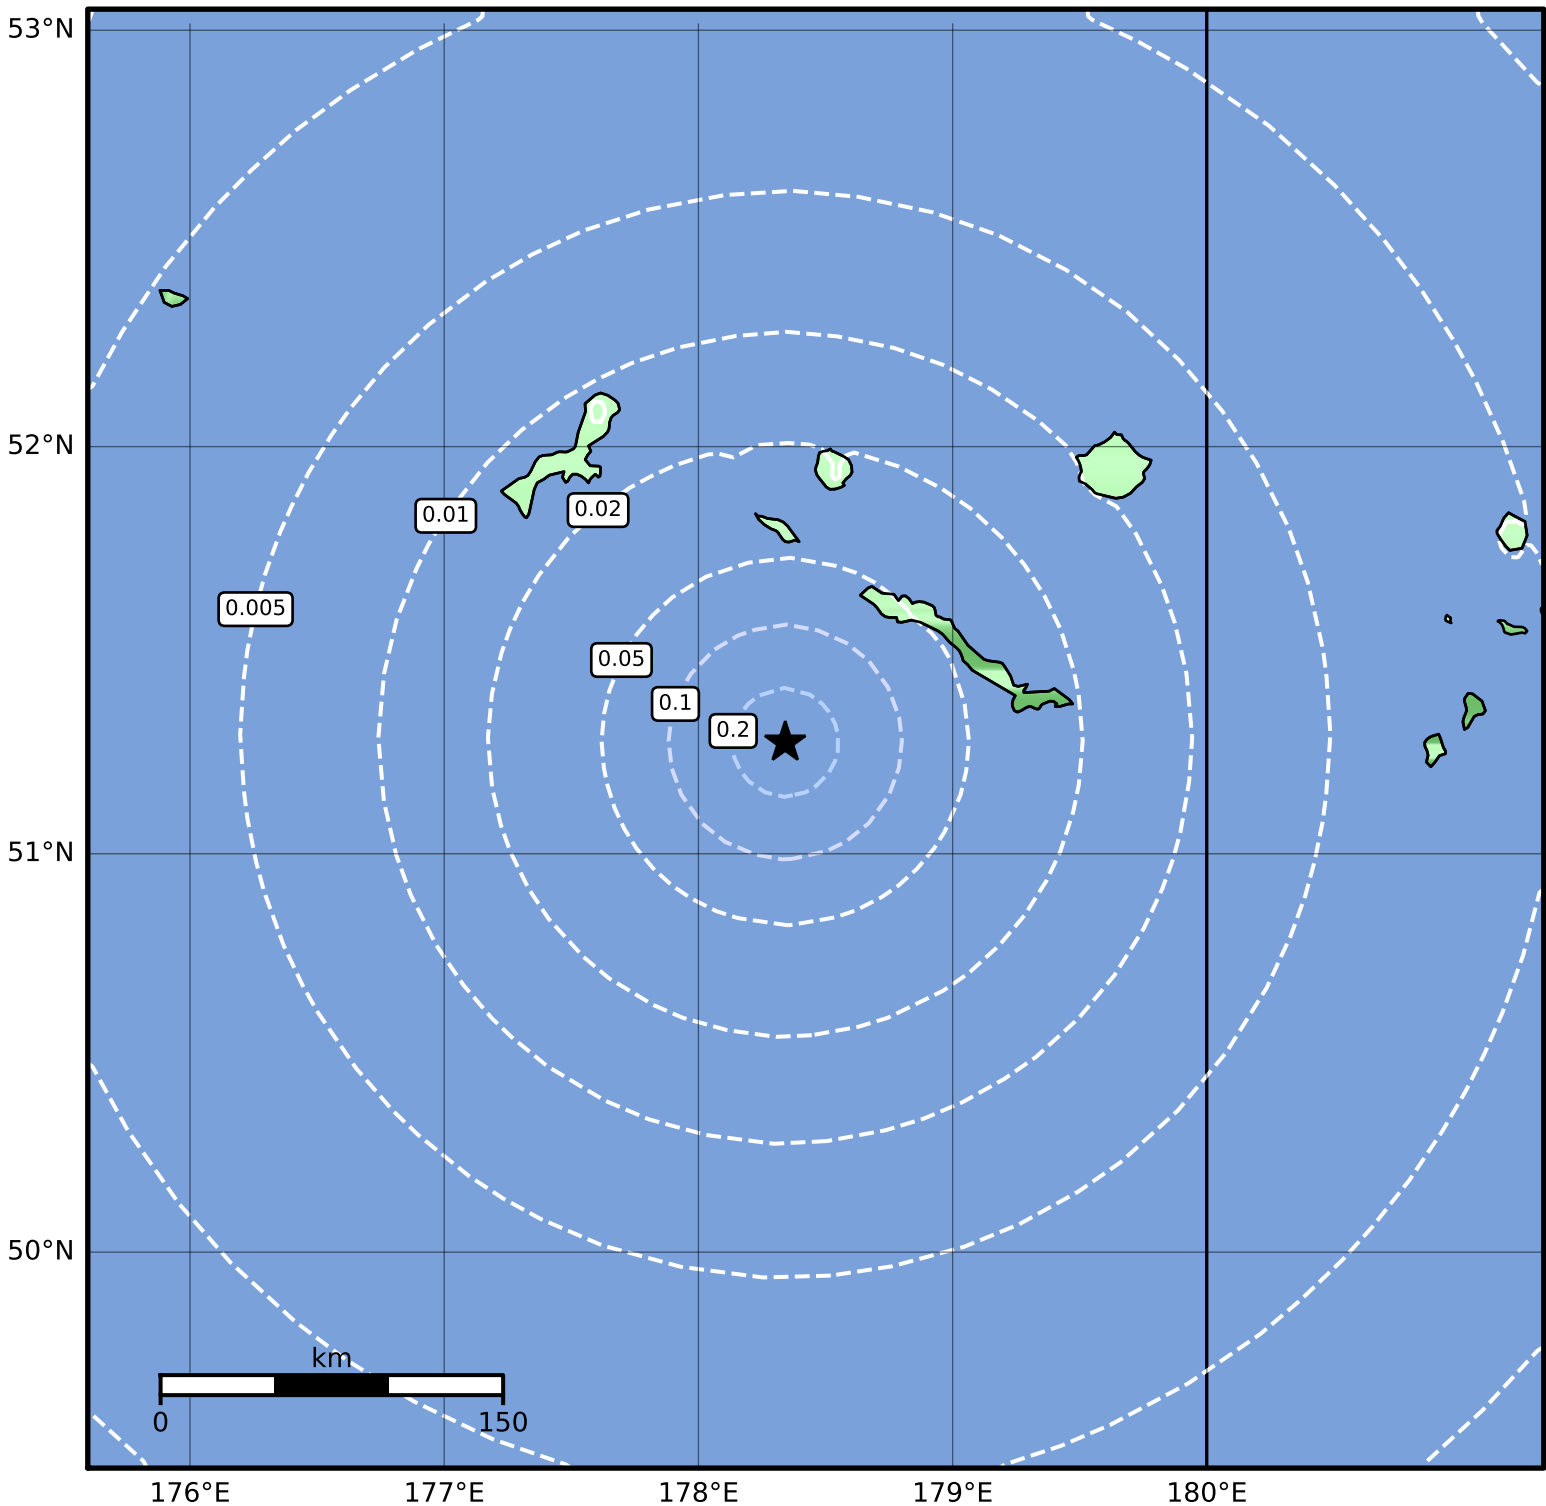

Peak Ground Acceleration Map Alaska Earthquake Center
 ShakeMap: 54 km (34 miles) WSW of Amchitka
 Mar 10, 2023 11:46:08 UTC M3.7 N51.28 E178.34 Depth: 25.8km ID:ak02336awInd

PGA (%g)	0.1	0.2	0.5	1	2	5	10	20	50	100	200
-----------------	------------	------------	------------	----------	----------	----------	-----------	-----------	-----------	------------	------------

Scale based on Worden et al. (2012)

Version 2: Processed 2023-03-10T18:57:32Z

△ Seismic Instrument ○ Reported Intensity

★ Epicenter