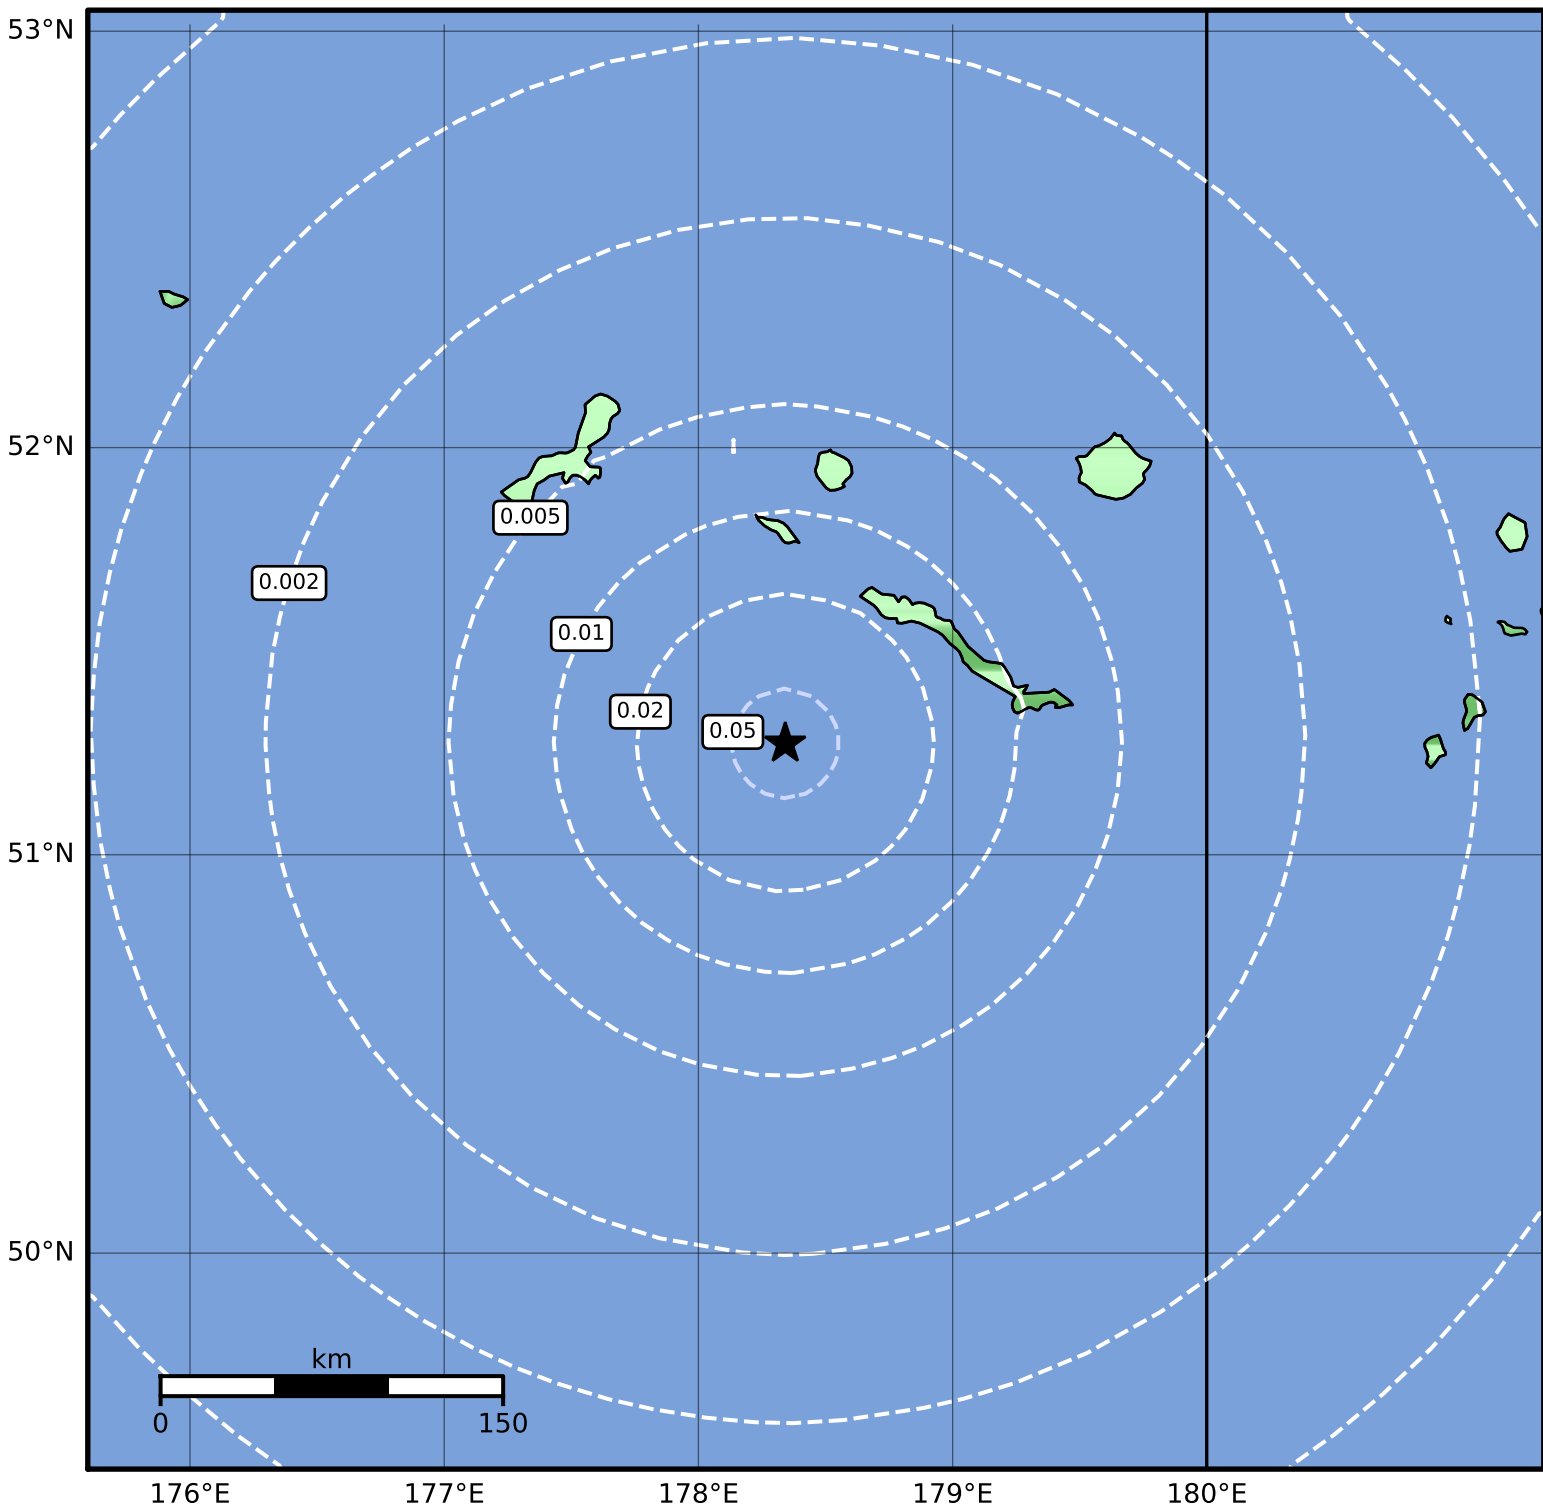

Peak Ground Velocity Map Alaska Earthquake Center
 ShakeMap: 54 km (34 miles) WSW of Amchitka
 Mar 10, 2023 11:46:08 UTC M3.7 N51.28 E178.34 Depth: 25.8km ID:ak02336awInd

Scale based on Worden et al. (2012)

Version 2: Processed 2023-03-10T18:57:32Z

△ Seismic Instrument ○ Reported Intensity

★ Epicenter