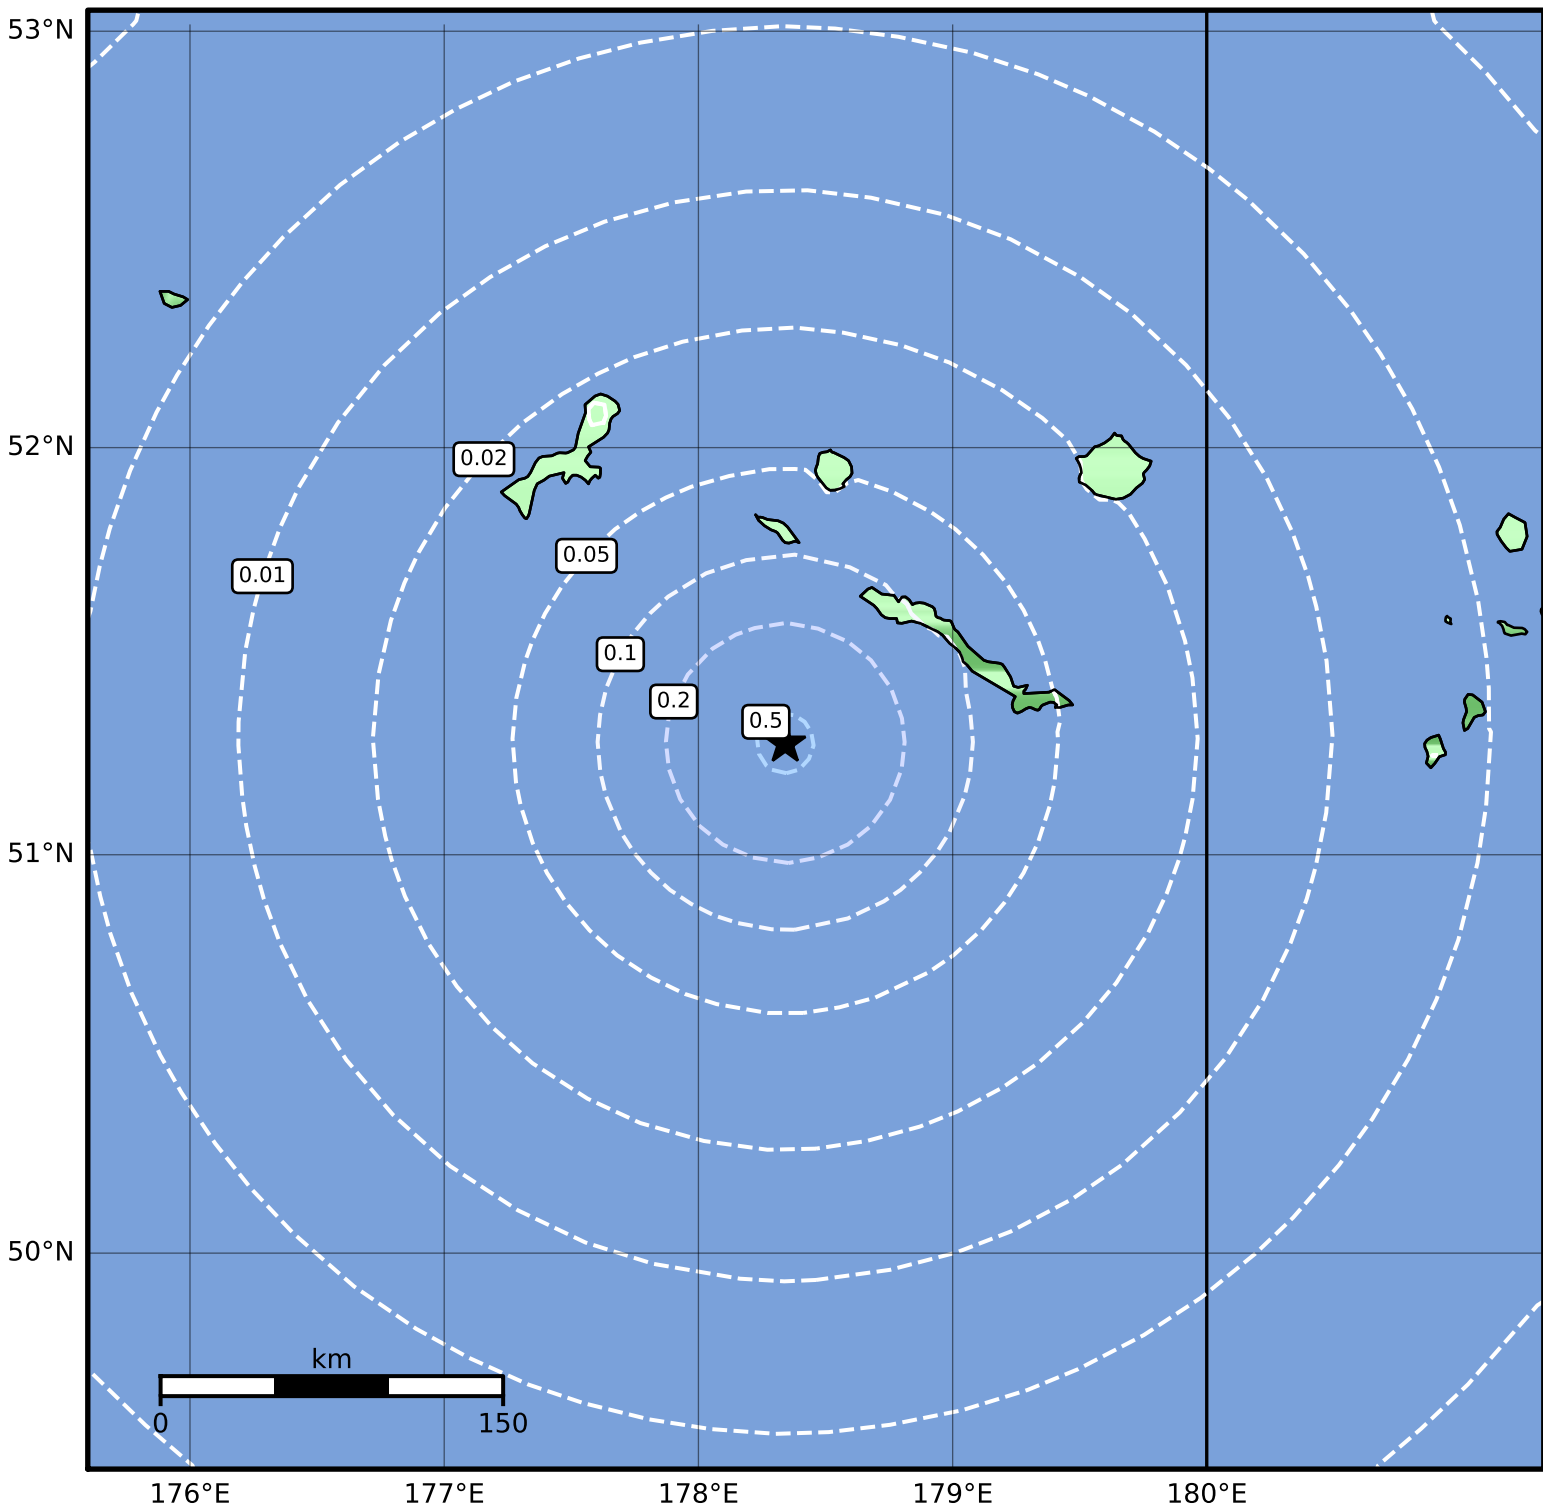

0.3 Second Peak Spectral Acceleration Map Alaska Earthquake Center  
 ShakeMap: 54 km (34 miles) WSW of Amchitka  
 Mar 10, 2023 11:46:08 UTC M3.7 N51.28 E178.34 Depth: 25.8km ID:ak02336awInd

SA(0.3) (%g)	0.1	0.2	0.5	1	2	5	10	20	50	100	200
--------------	-----	-----	-----	---	---	---	----	----	----	-----	-----

Scale based on Worden et al. (2012)

Version 2: Processed 2023-03-10T18:57:32Z

△ Seismic Instrument    ○ Reported Intensity

★ Epicenter