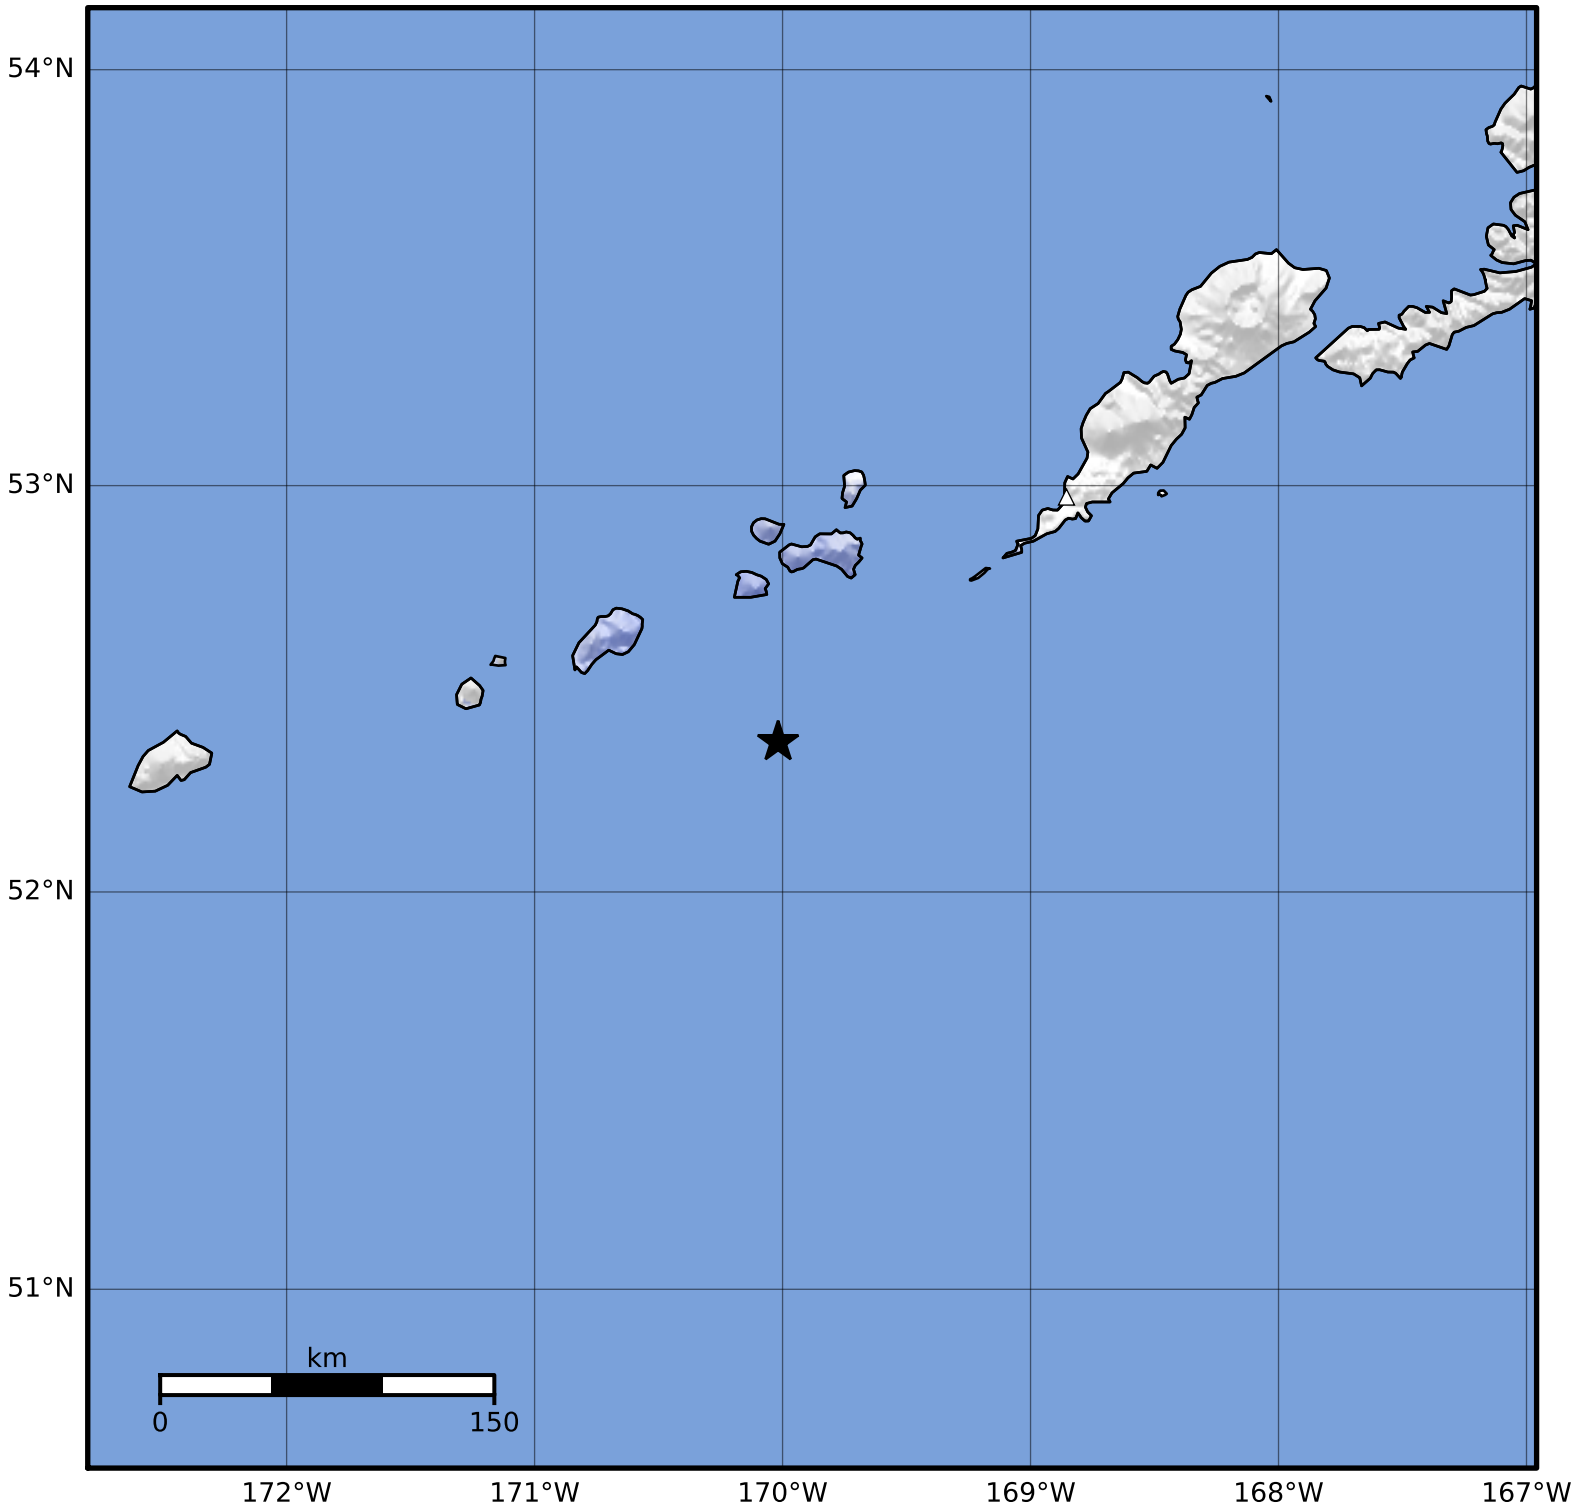

Macroseismic Intensity Map Alaska Earthquake Center
 ShakeMap: 100 km (62 miles) SW of Nikolski
 Mar 17, 2023 03:33:14 UTC M3.9 N52.37 W170.02 Depth: 18.6km ID:ak0233hqts29

SHAKING	Not felt	Weak	Light	Moderate	Strong	Very strong	Severe	Violent	Extreme
DAMAGE	None	None	None	Very light	Light	Moderate	Moderate/heavy	Heavy	Very heavy
PGA(%g)	<0.0464	0.297	2.76	6.2	11.5	21.5	40.1	74.7	>139
PGV(cm/s)	<0.0215	0.135	1.41	4.65	9.64	20	41.4	85.8	>178
INTENSITY	I	II-III	IV	V	VI	VII	VIII	IX	X+

Scale based on Worden et al. (2012)

Version 1: Processed 2023-03-17T03:36:07Z

△ Seismic Instrument ○ Reported Intensity

★ Epicenter