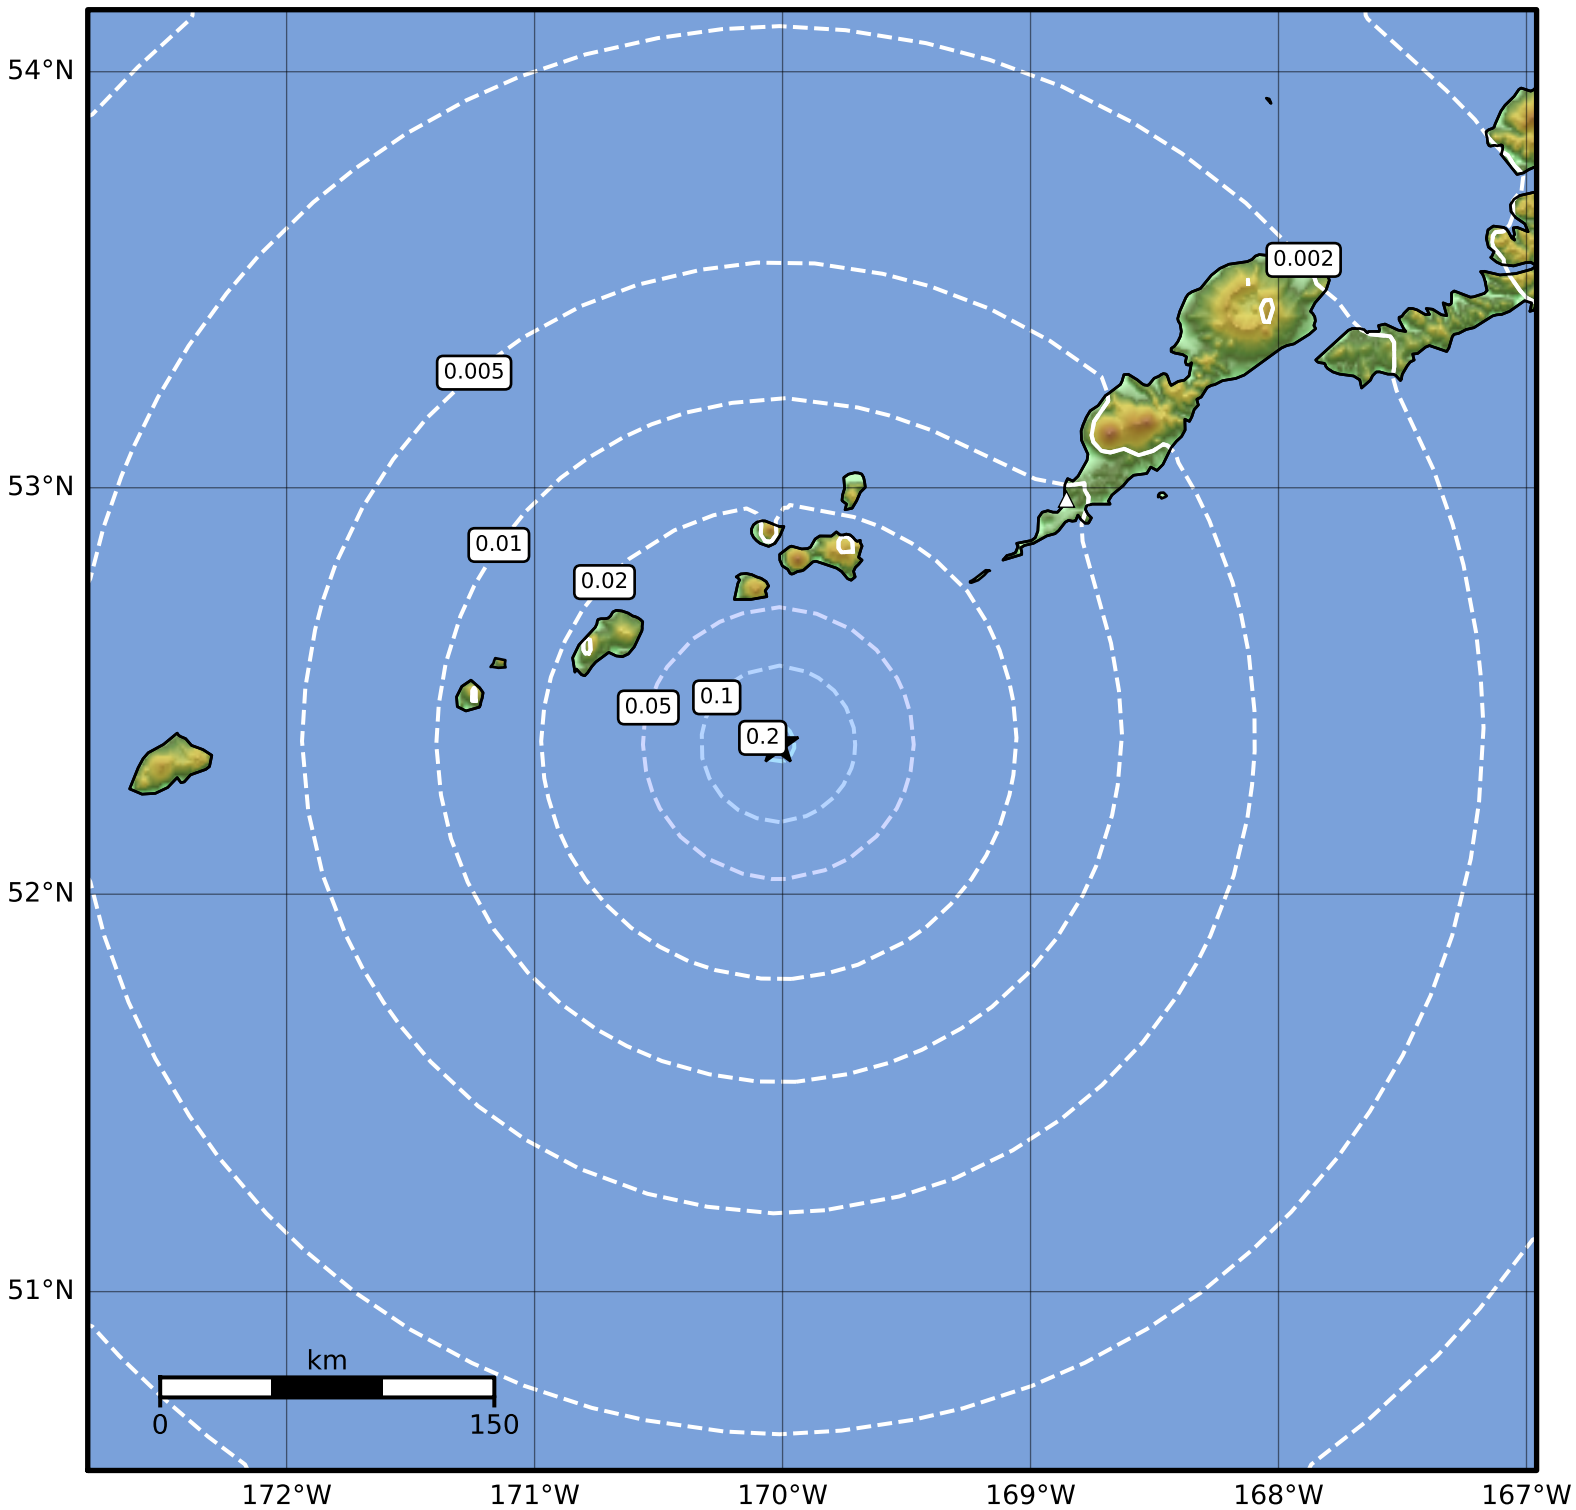

Peak Ground Velocity Map Alaska Earthquake Center  
 ShakeMap: 100 km (62 miles) SW of Nikolski  
 Mar 17, 2023 03:33:14 UTC M3.9 N52.37 W170.02 Depth: 18.6km ID:ak0233hqts29

PGV (cm/s)	0.1	0.2	0.5	1	2	5	10	20	50	100	200
------------	-----	-----	-----	---	---	---	----	----	----	-----	-----

Scale based on Worden et al. (2012)

Version 1: Processed 2023-03-17T03:36:07Z

△ Seismic Instrument ○ Reported Intensity

★ Epicenter