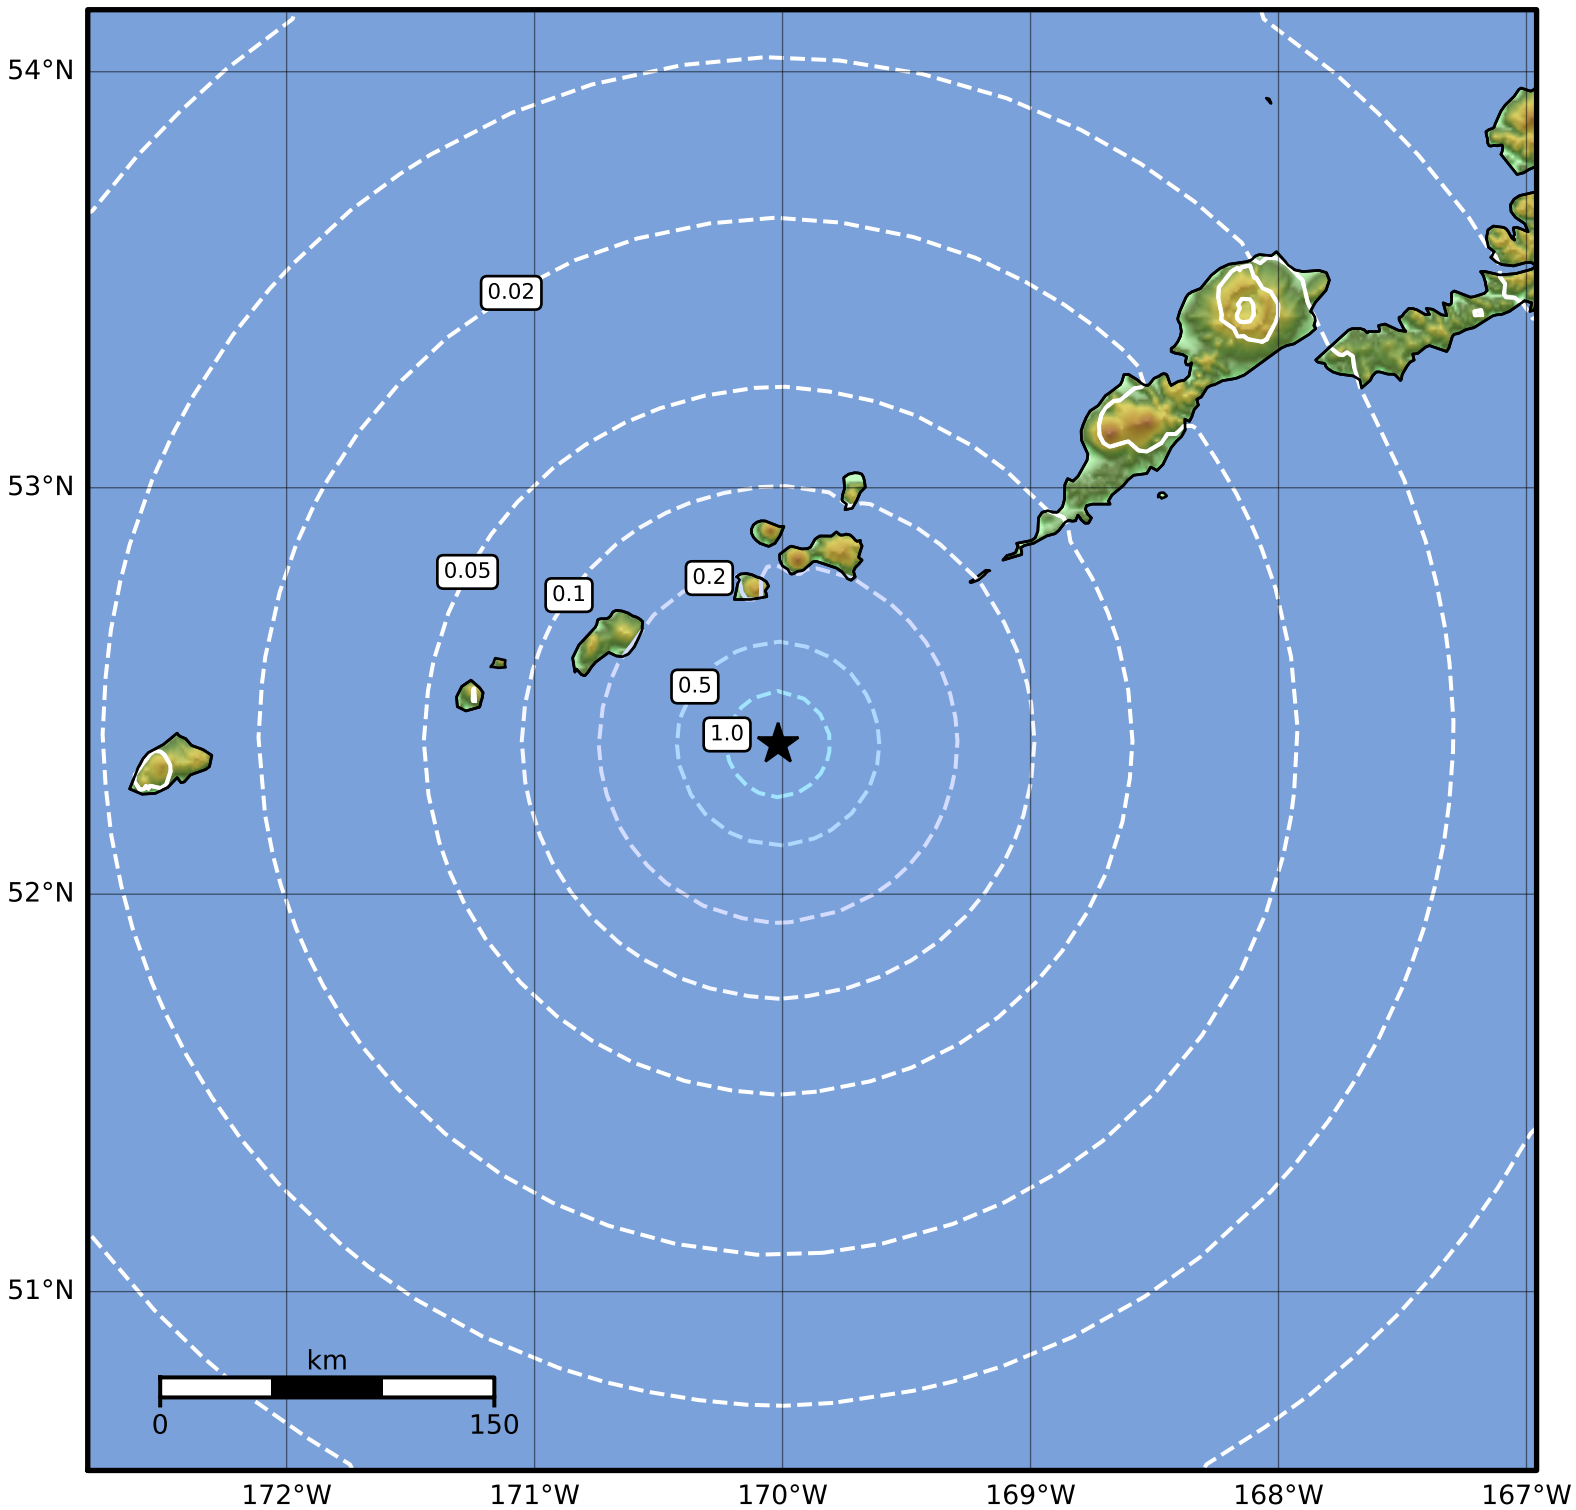

0.3 Second Peak Spectral Acceleration Map Alaska Earthquake Center
 ShakeMap: 100 km (62 miles) SW of Nikolski
 Mar 17, 2023 03:33:14 UTC M3.9 N52.37 W170.02 Depth: 18.6km ID:ak0233hqts29

SA(0.3) (%g)	0.1	0.2	0.5	1	2	5	10	20	50	100	200
--------------	-----	-----	-----	---	---	---	----	----	----	-----	-----

Scale based on Worden et al. (2012)

Version 1: Processed 2023-03-17T03:36:07Z

△ Seismic Instrument ○ Reported Intensity

★ Epicenter