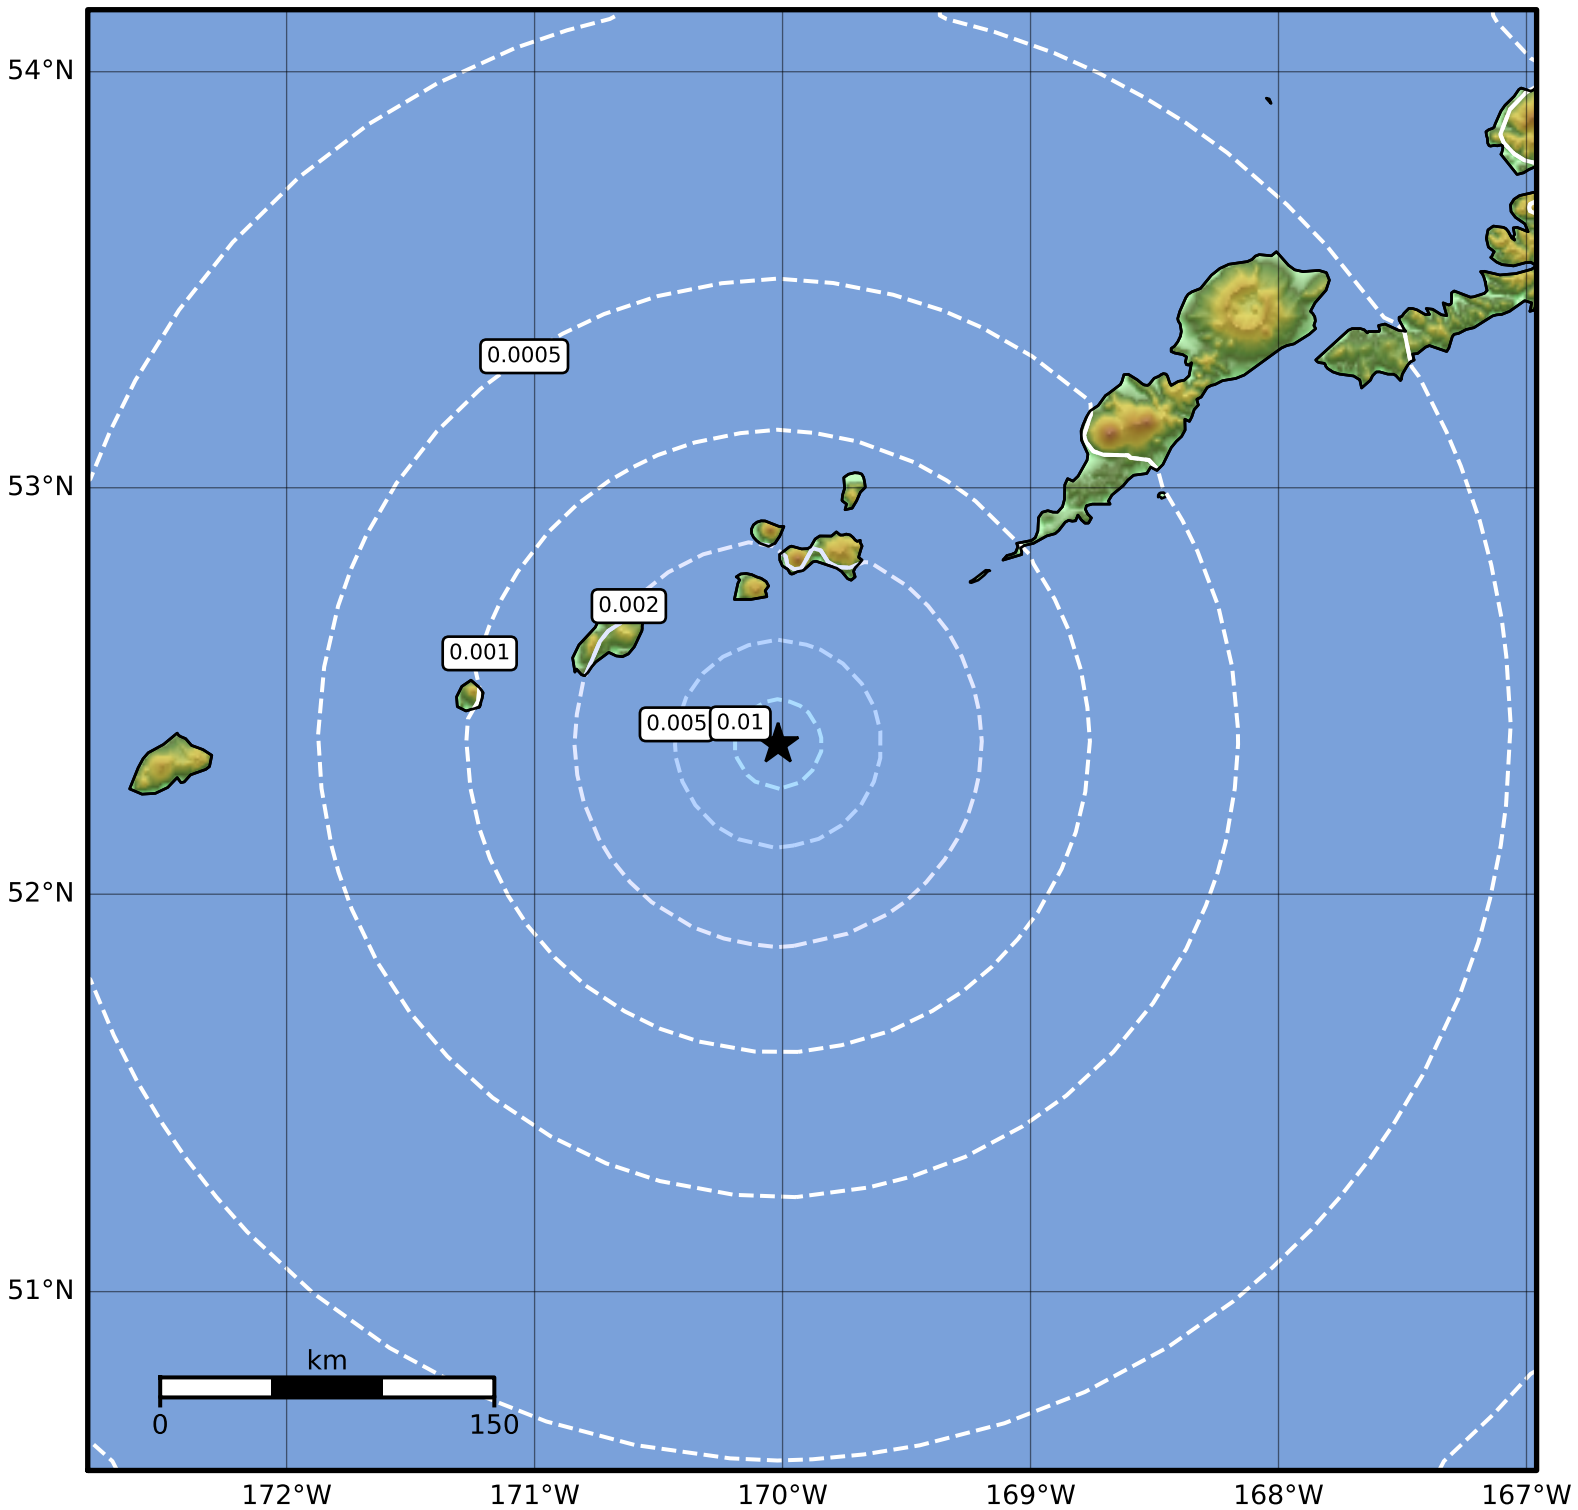

3.0 Second Peak Spectral Acceleration Map Alaska Earthquake Center
 ShakeMap: 100 km (62 miles) SW of Nikolski
 Mar 17, 2023 03:33:14 UTC M3.9 N52.37 W170.02 Depth: 18.6km ID:ak0233hqts29

Scale based on Worden et al. (2012)

Version 1: Processed 2023-03-17T03:36:07Z

△ Seismic Instrument ○ Reported Intensity

★ Epicenter