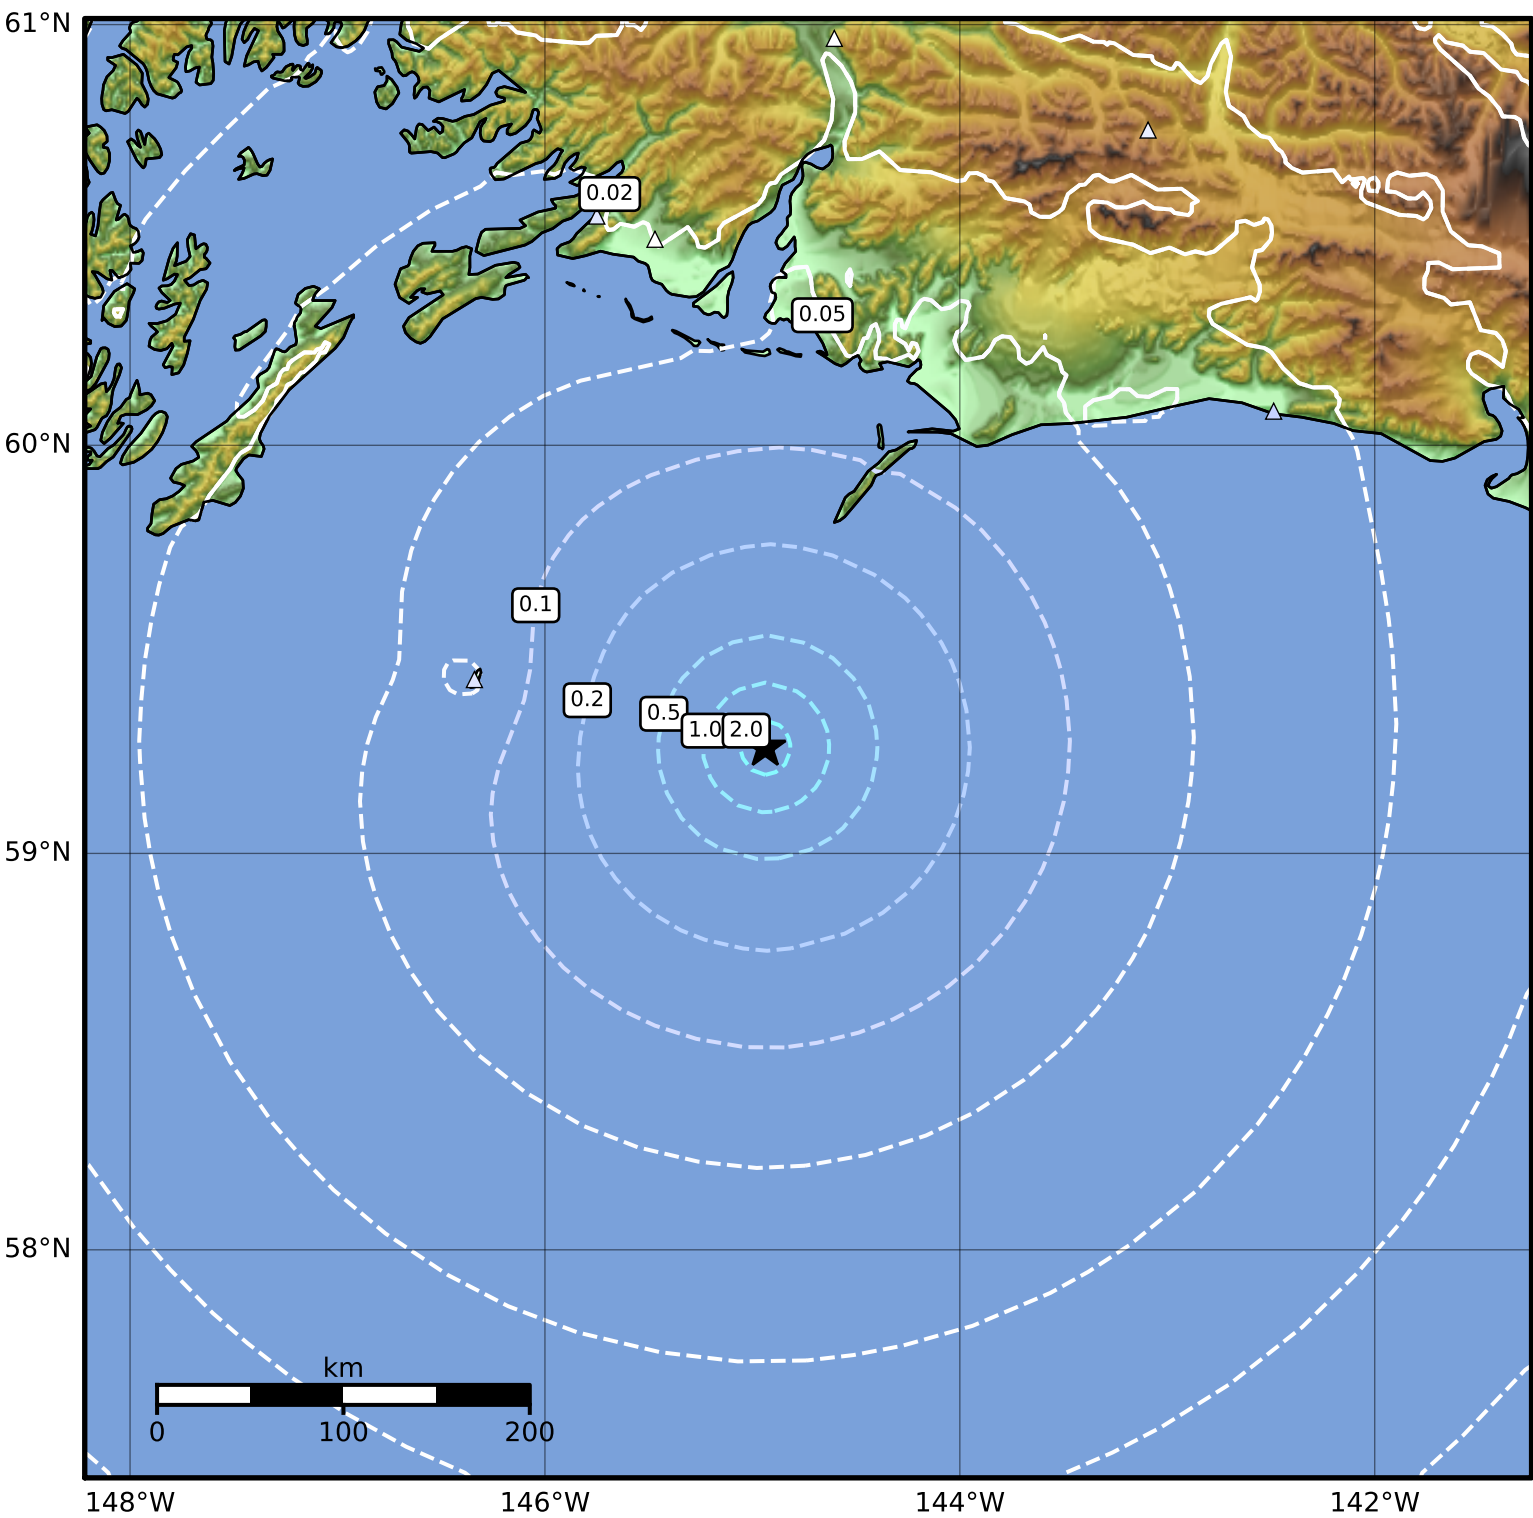

Peak Ground Acceleration Map Alaska Earthquake Center
 ShakeMap: 81 km (50 miles) ESE of Middleton Island
 Mar 17, 2023 15:04:25 UTC M4.6 N59.26 W144.94 Depth: 14.3km ID:ak0233hxssds

PGA (%g)	0.1	0.2	0.5	1	2	5	10	20	50	100	200
----------	-----	-----	-----	---	---	---	----	----	----	-----	-----

Scale based on Worden et al. (2012)

Version 2: Processed 2023-03-17T15:20:14Z

△ Seismic Instrument ○ Reported Intensity ★ Epicenter