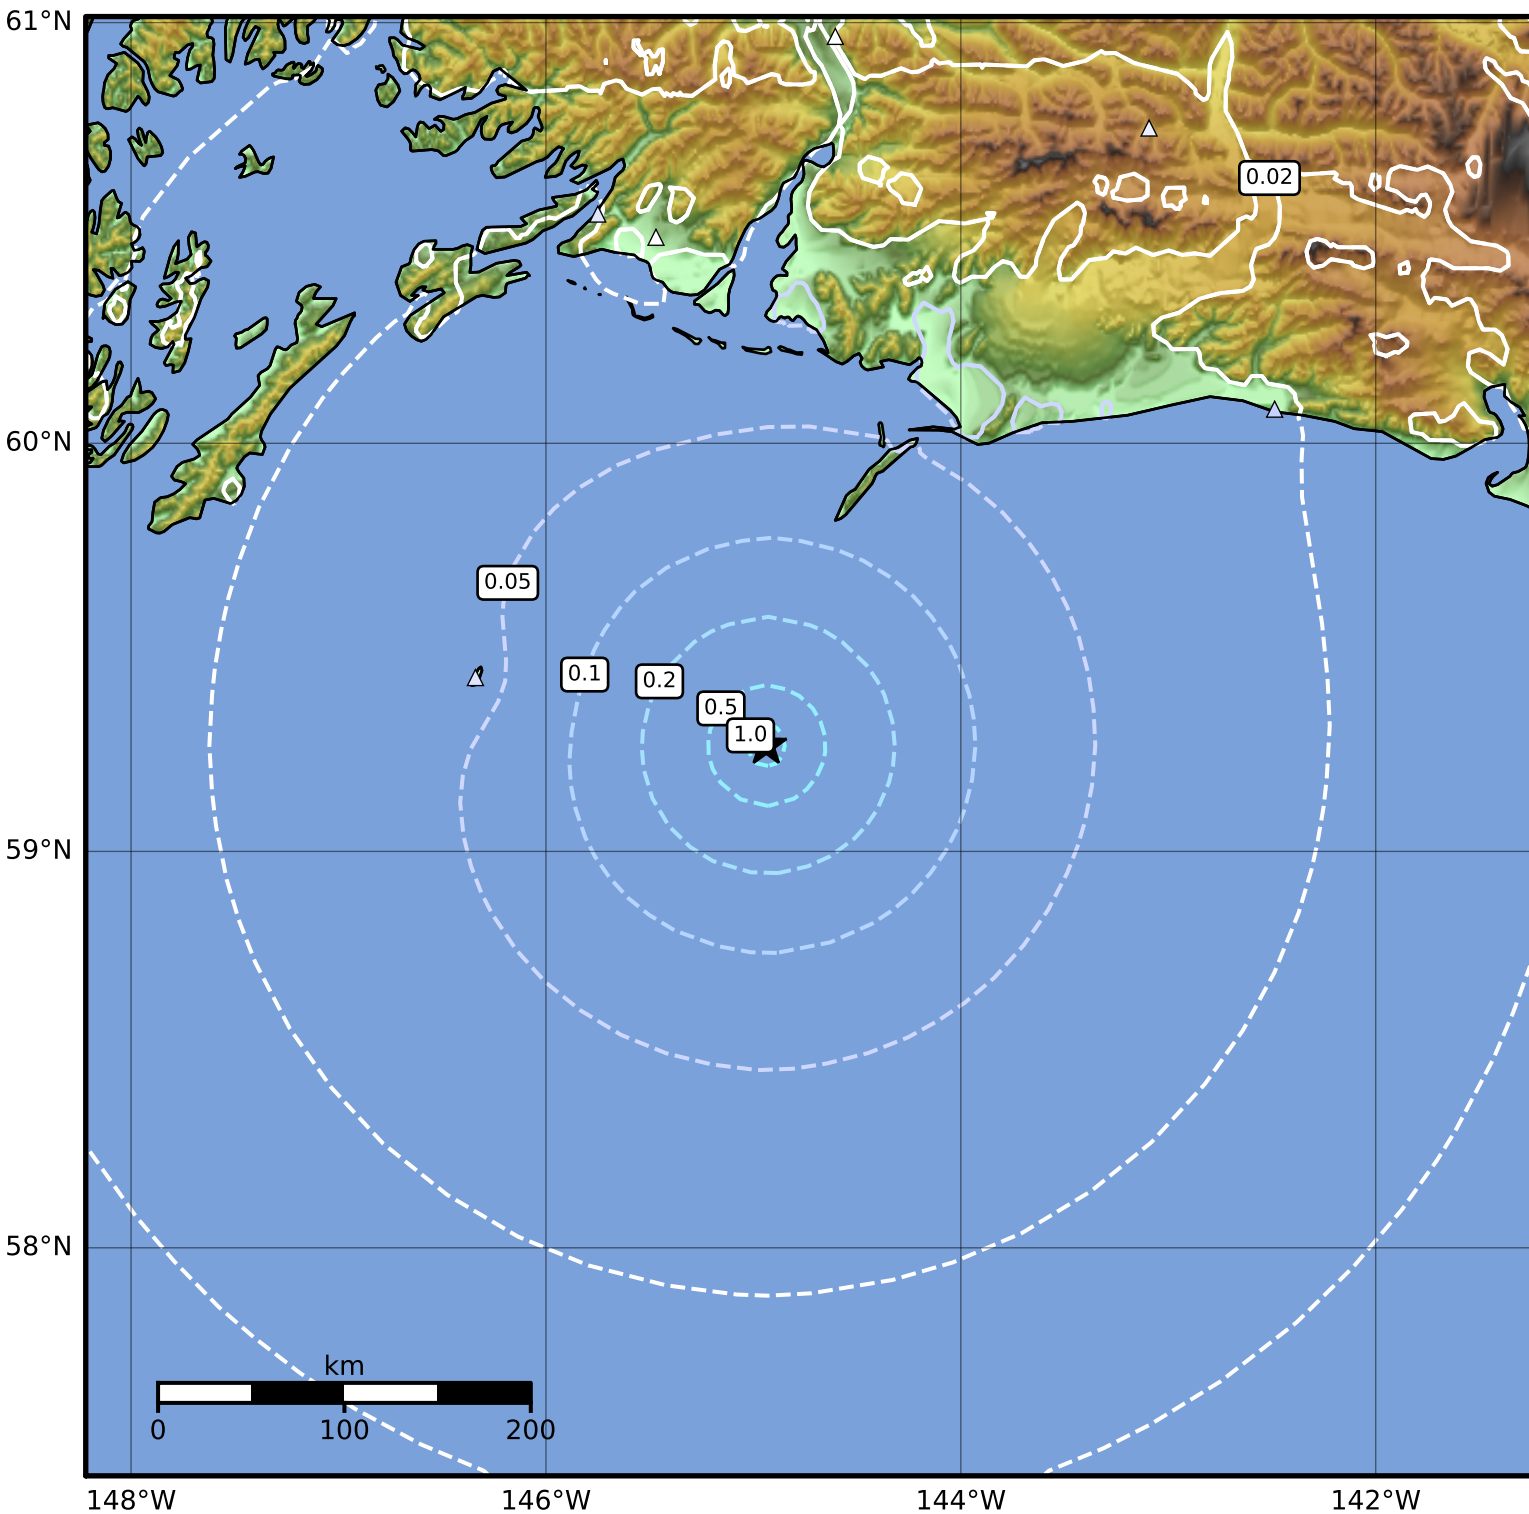

Peak Ground Velocity Map Alaska Earthquake Center  
 ShakeMap: 81 km (50 miles) ESE of Middleton Island  
 Mar 17, 2023 15:04:25 UTC M4.6 N59.26 W144.94 Depth: 14.3km ID:ak0233hxssds

PGV (cm/s)	0.1	0.2	0.5	1	2	5	10	20	50	100	200
------------	-----	-----	-----	---	---	---	----	----	----	-----	-----

Scale based on Worden et al. (2012)

Version 2: Processed 2023-03-17T15:20:14Z

△ Seismic Instrument ○ Reported Intensity

★ Epicenter