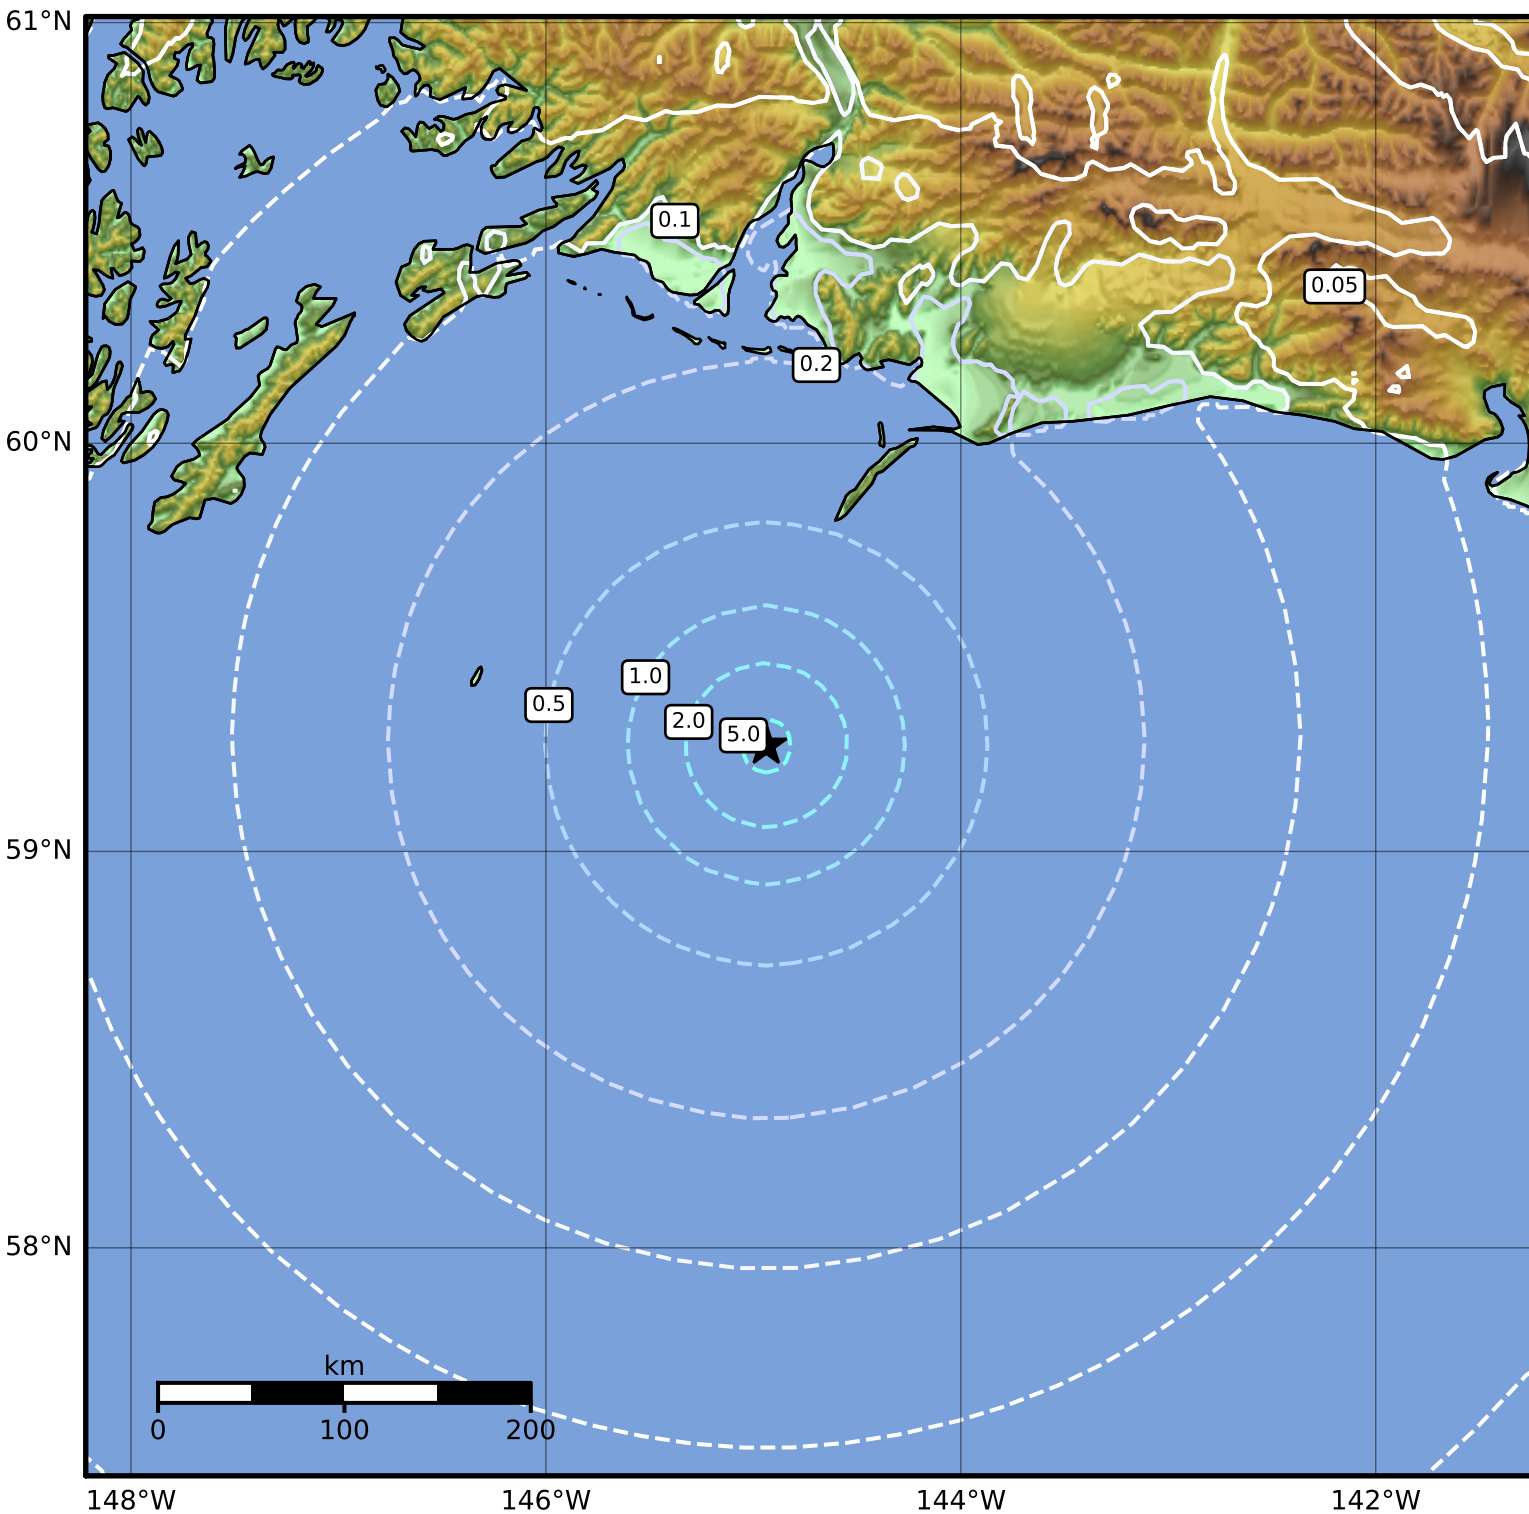

0.3 Second Peak Spectral Acceleration Map Alaska Earthquake Center
 ShakeMap: 81 km (50 miles) ESE of Middleton Island
 Mar 17, 2023 15:04:25 UTC M4.6 N59.26 W144.94 Depth: 14.3km ID:ak0233hxssds

SA(0.3) (%g)	0.1	0.2	0.5	1	2	5	10	20	50	100	200
--------------	-----	-----	-----	---	---	---	----	----	----	-----	-----

Scale based on Worden et al. (2012)

Version 2: Processed 2023-03-17T15:20:14Z

△ Seismic Instrument ○ Reported Intensity

★ Epicenter