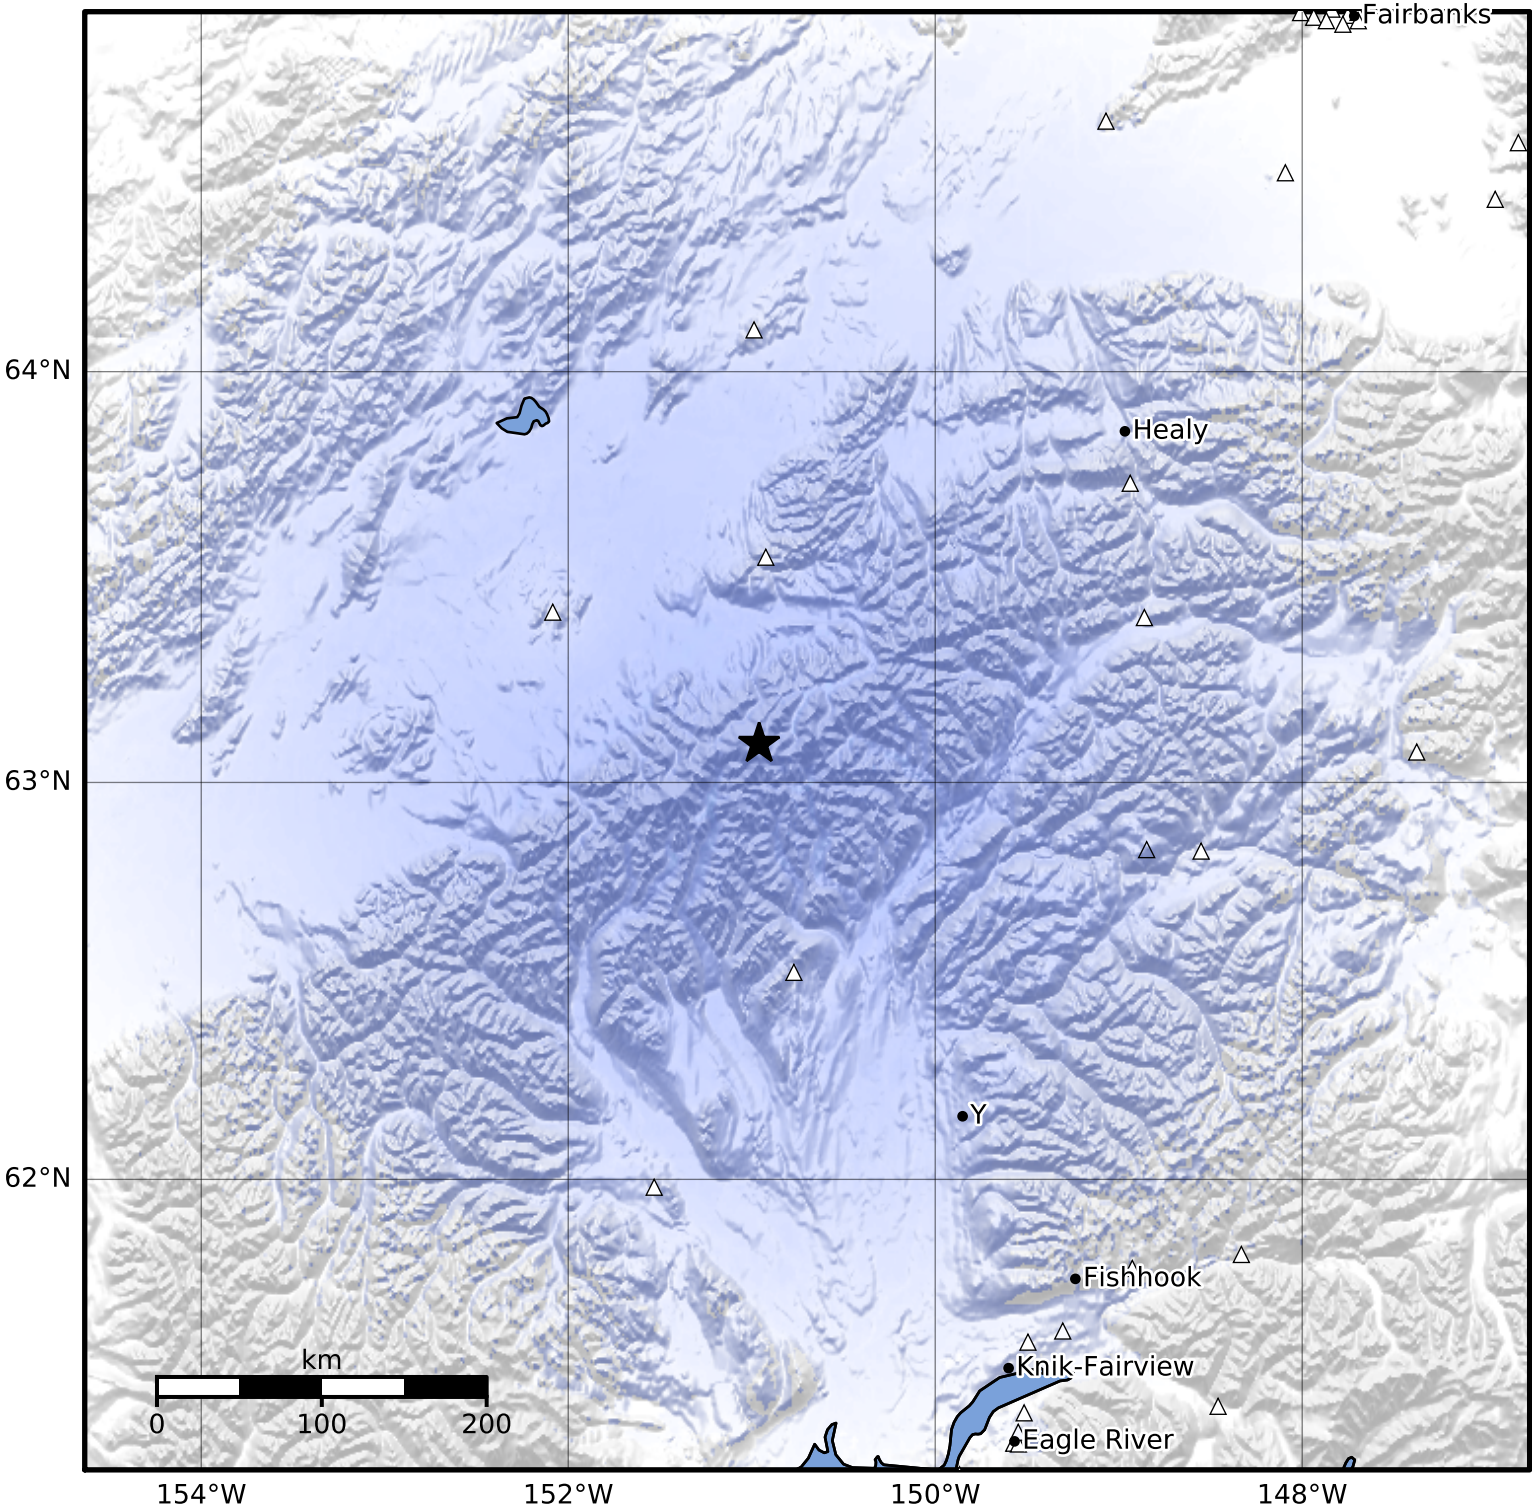

Macroseismic Intensity Map Alaska Earthquake Center
 ShakeMap: 47 km (29 miles) S of Kantishna
 Mar 19, 2023 10:12:12 UTC M3.8 N63.10 W150.96 Depth: 122.5km ID:ak0233I5y01g

SHAKING	Not felt	Weak	Light	Moderate	Strong	Very strong	Severe	Violent	Extreme
DAMAGE	None	None	None	Very light	Light	Moderate	Moderate/heavy	Heavy	Very heavy
PGA(%g)	<0.0464	0.297	2.76	6.2	11.5	21.5	40.1	74.7	>139
PGV(cm/s)	<0.0215	0.135	1.41	4.65	9.64	20	41.4	85.8	>178
INTENSITY	I	II-III	IV	V	VI	VII	VIII	IX	X+

Scale based on Worden et al. (2012) Version 2: Processed 2023-03-19T19:15:59Z
 △ Seismic Instrument ○ Reported Intensity ★ Epicenter