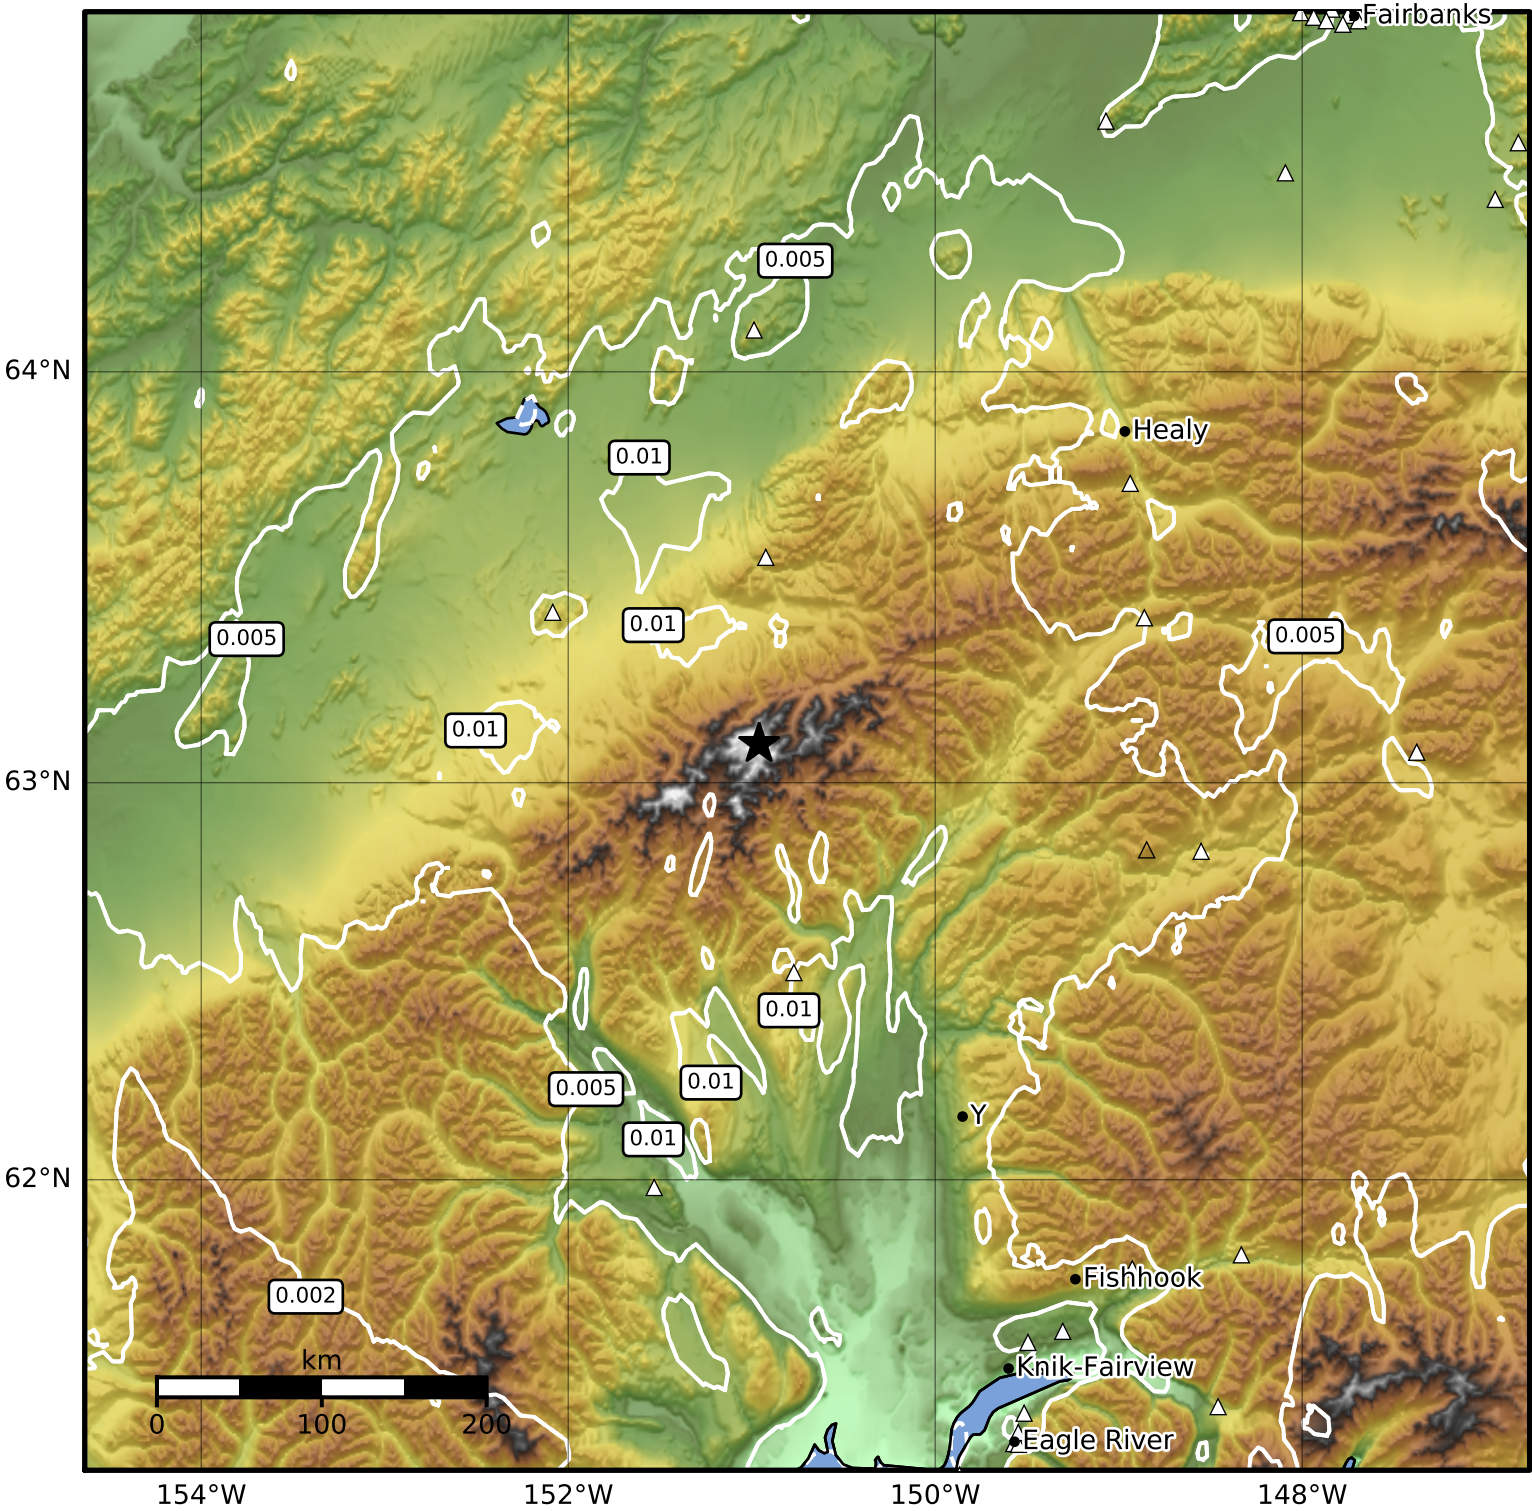

Peak Ground Velocity Map Alaska Earthquake Center
 ShakeMap: 47 km (29 miles) S of Kantishna
 Mar 19, 2023 10:12:12 UTC M3.8 N63.10 W150.96 Depth: 122.5km ID:ak0233I5y01g

PGV (cm/s)	0.1	0.2	0.5	1	2	5	10	20	50	100	200
------------	-----	-----	-----	---	---	---	----	----	----	-----	-----

Scale based on Worden et al. (2012)

Version 2: Processed 2023-03-19T19:15:59Z

△ Seismic Instrument ○ Reported Intensity

★ Epicenter