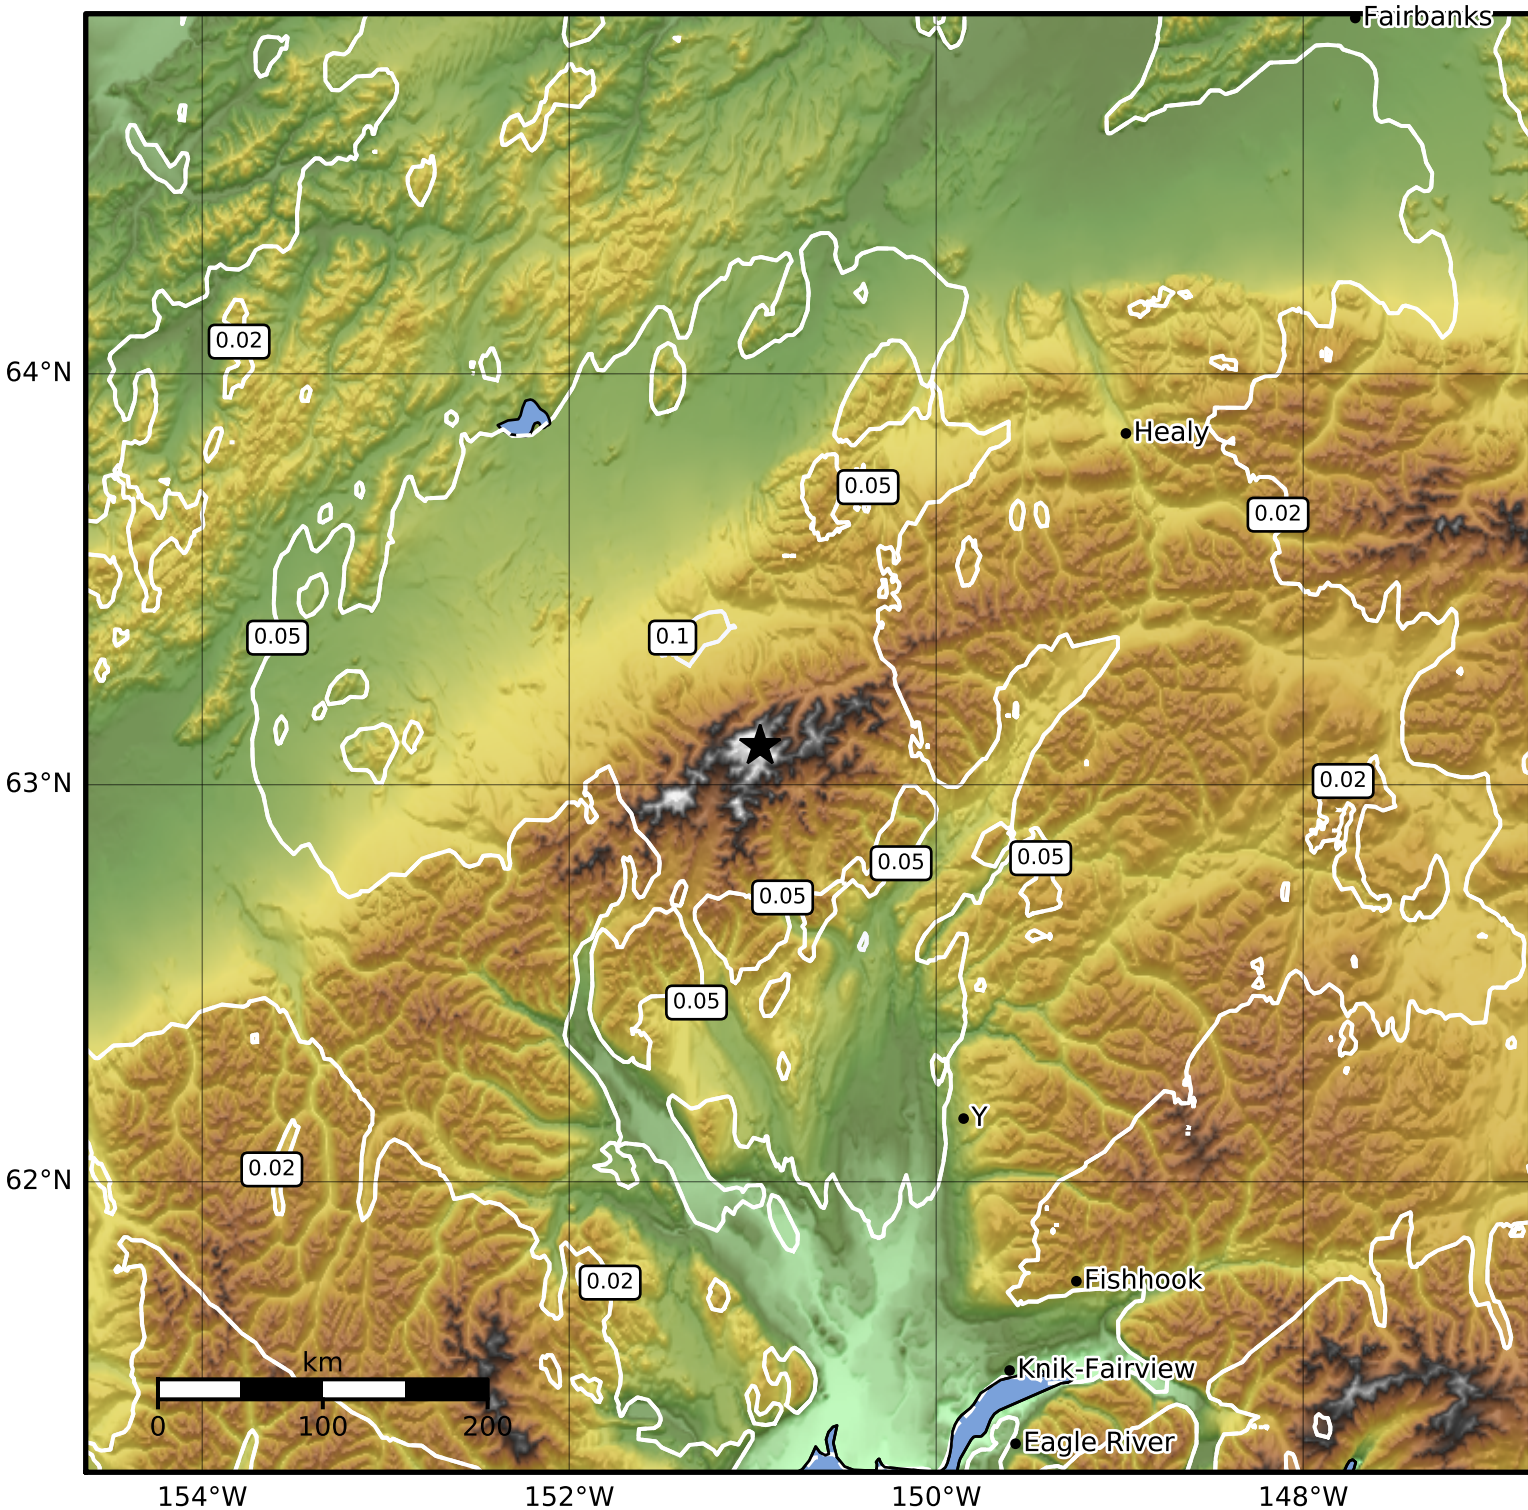

0.3 Second Peak Spectral Acceleration Map Alaska Earthquake Center
 ShakeMap: 47 km (29 miles) S of Kantishna
 Mar 19, 2023 10:12:12 UTC M3.8 N63.10 W150.96 Depth: 122.5km ID:ak023315y01g

SA(0.3) (%g)	0.1	0.2	0.5	1	2	5	10	20	50	100	200
---------------------	------------	------------	------------	----------	----------	----------	-----------	-----------	-----------	------------	------------

Scale based on Worden et al. (2012)

Version 2: Processed 2023-03-19T19:15:59Z

△ Seismic Instrument ○ Reported Intensity

★ Epicenter