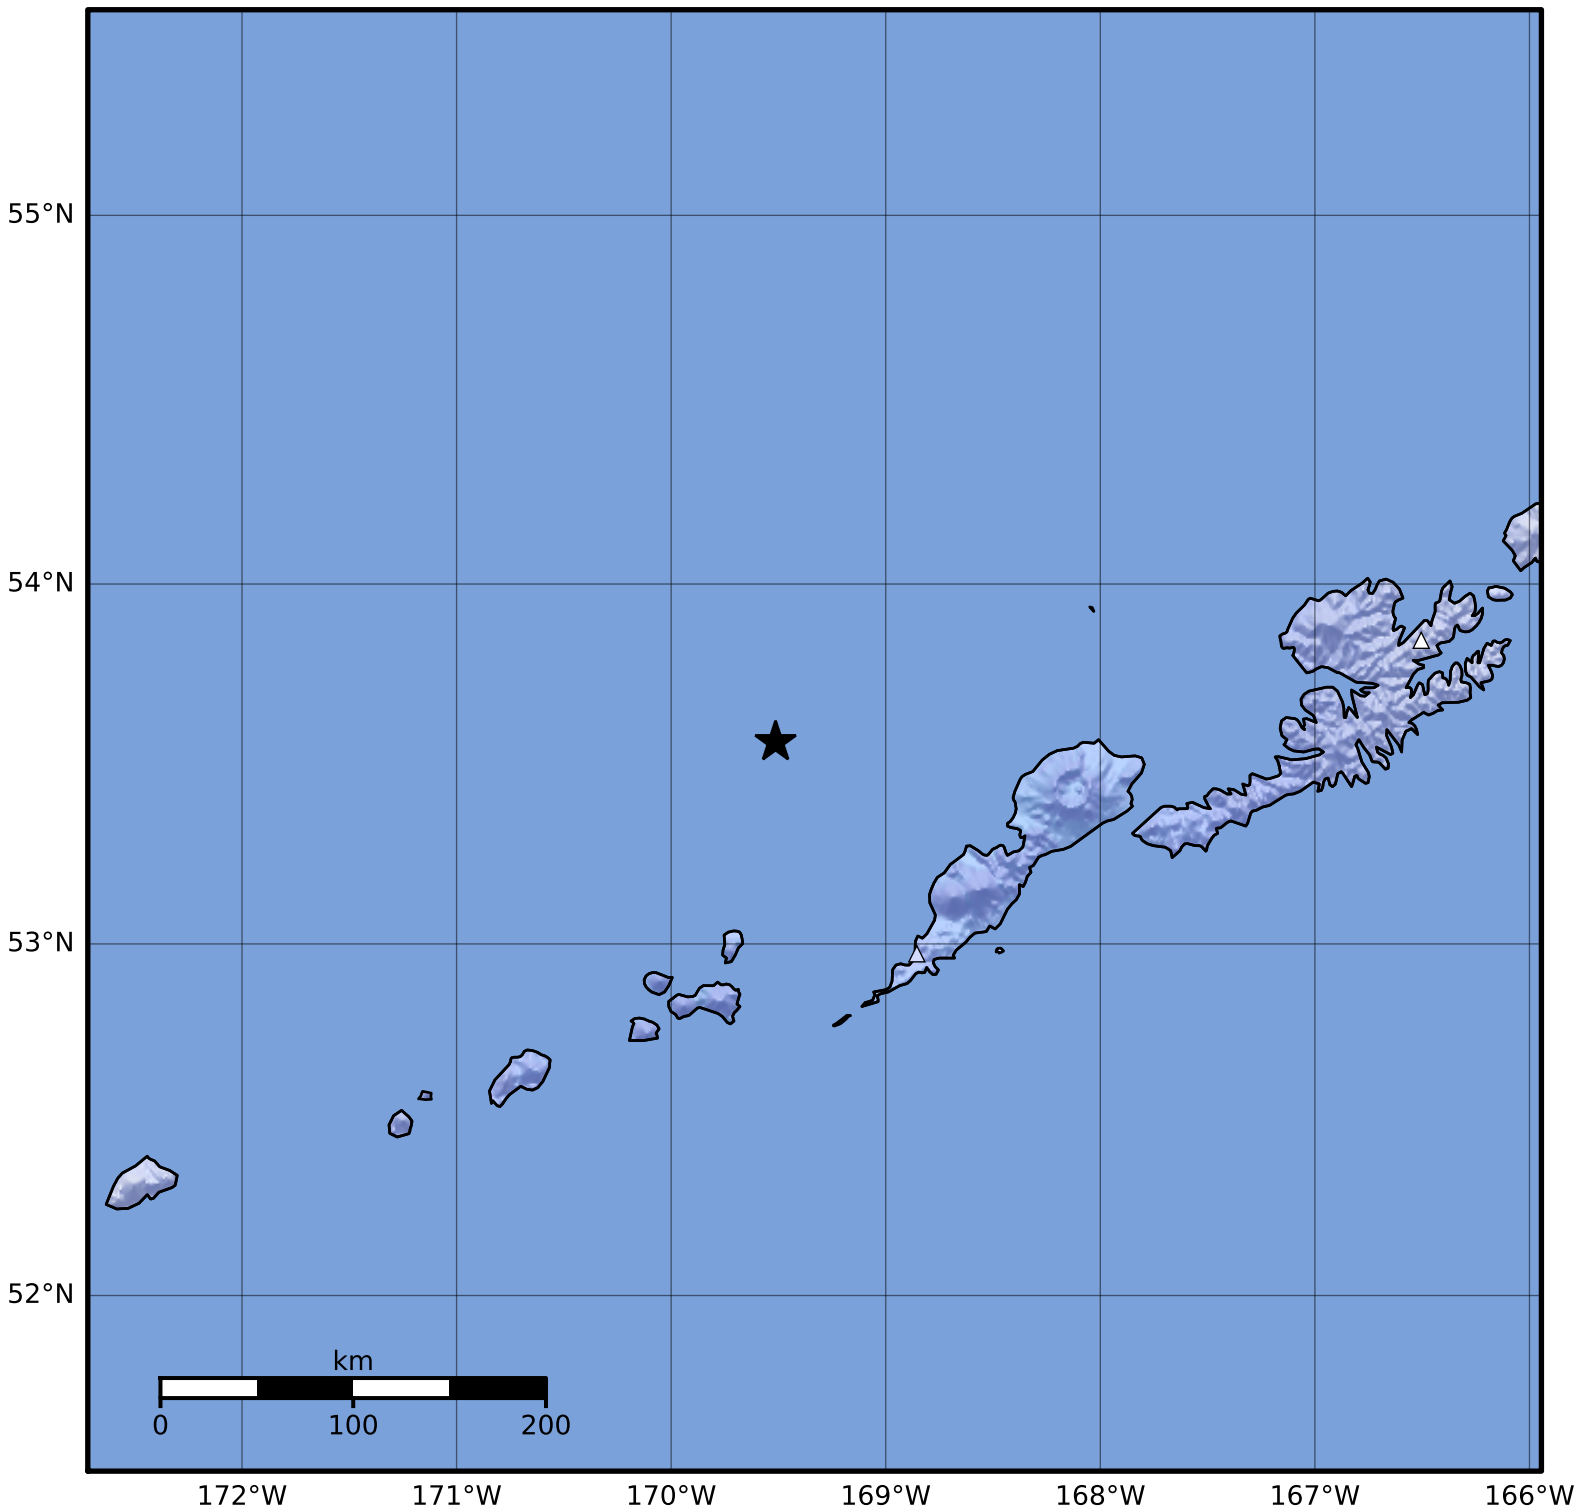

Macroseismic Intensity Map Alaska Earthquake Center
 ShakeMap: 82 km (51 miles) NNW of Nikolski
 Mar 20, 2023 23:25:30 UTC M4.8 N53.56 W169.51 Depth: 220.9km ID:ak0233n1at5e

SHAKING	Not felt	Weak	Light	Moderate	Strong	Very strong	Severe	Violent	Extreme
DAMAGE	None	None	None	Very light	Light	Moderate	Moderate/heavy	Heavy	Very heavy
PGA(%g)	<0.0464	0.297	2.76	6.2	11.5	21.5	40.1	74.7	>139
PGV(cm/s)	<0.0215	0.135	1.41	4.65	9.64	20	41.4	85.8	>178
INTENSITY	I	II-III	IV	V	VI	VII	VIII	IX	X+

Scale based on Worden et al. (2012)

Version 2: Processed 2023-03-20T23:47:19Z

△ Seismic Instrument ○ Reported Intensity

★ Epicenter