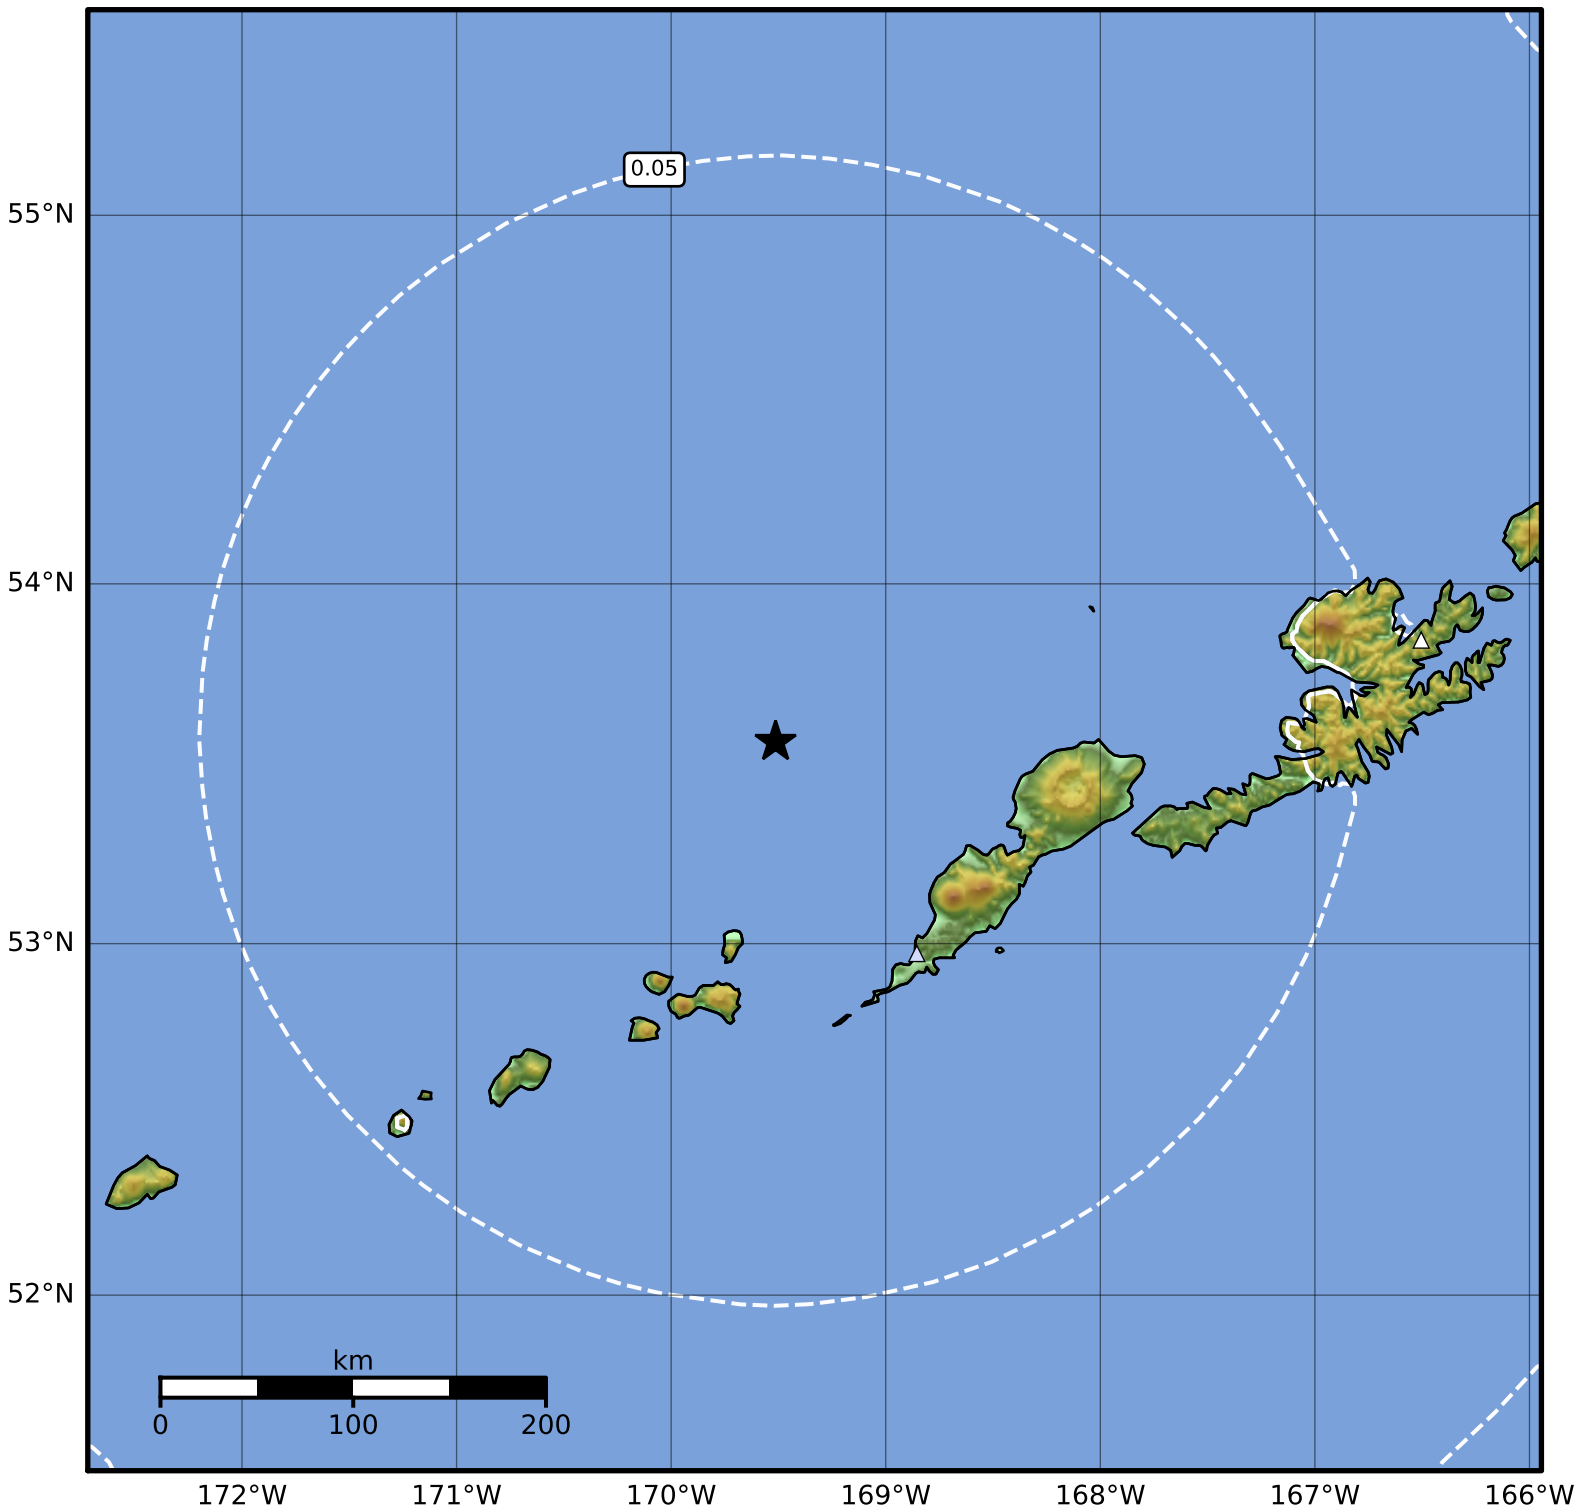

Peak Ground Acceleration Map Alaska Earthquake Center
ShakeMap: 82 km (51 miles) NNW of Nikolski
Mar 20, 2023 23:25:30 UTC M4.8 N53.56 W169.51 Depth: 220.9km ID:ak0233n1at5e

PGA (%g)	0.1	0.2	0.5	1	2	5	10	20	50	100	200
----------	-----	-----	-----	---	---	---	----	----	----	-----	-----

Scale based on Worden et al. (2012)

Version 2: Processed 2023-03-20T23:47:19Z

△ Seismic Instrument ○ Reported Intensity

★ Epicenter